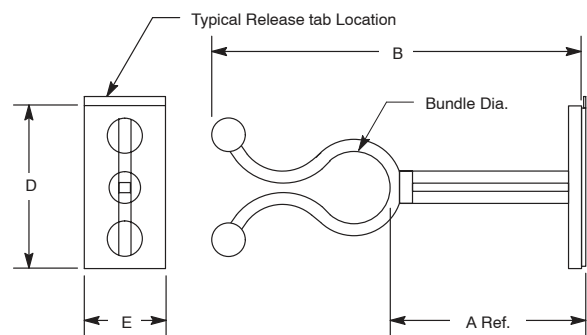

Twist Locks, Standard

Features

- Fast, Economical Way to Securely Position and Hold Wire, Cable, or Tubing
- A Single Twist Locks or Unlocks the Bundle for Ease of Use
- Tough, Resilient, Natural Nylon 6/6 Molded Construction

TL-01

Standard Twist Locks

	NTE Type No.	Description	H Ref.	Bundle Dia.		Qty. per Bag	Diag No.
				Min	Max		
NEW	04-TL19	3/8" Lock	1.080 / 27.4	.300 / 7.62	.400 / 10.2	25	TL-01
NEW	04-TL29	1/2" Lock	1.200 / 30.5	.400 / 10.2	.500 / 12.7	25	TL-01
NEW	04-TL39	5/8" Lock	1.260 / 32.0	.550 / 13.9	.650 / 16.5	25	TL-01
NEW	04-TL49	3/4" Lock	1.550 / 39.4	.700 / 17.8	.800 / 20.3	25	TL-01
NEW	04-TL59	1 1/8" Lock	2.170 / 55.1	1.200 / 30.5	1.300 / 33.0	25	TL-01
NEW	04-TL69	1 3/8" Lock	2.670 / 67.8	1.450 / 36.8	1.550 / 39.4	25	TL-01
NEW	04-TL79	1 1/2" Lock	2.930 / 74.4	1.550 / 39.4	1.650 / 41.9	25	TL-01

Twist Locks, Supports w/Adhesive

Features

- Twist Lock Supports on an Adhesive Base
- Fast, Economical Way to Securely Position and Hold Wire, Cable, or Tubing
- A Single Twist Locks or Unlocks the Bundle for Ease of Use
- Tough, Resilient, Natural Nylon 6/6 Molded Construction

TL-02

Twist Lock Supports on Adhesive Base

	NTE Type No.	Description	A Ref.	B	D	E	Max Bundle Dia.	Qty. per Bag	Diag No.
NEW	04-TLS19	.450 Lock	1.070 / 27.18	2.149 / 54.58	1.000 / 25.4	1.000 / 25.4	.450 / 11.43	10	TL-02
NEW	04-TLS29	.450 Lock	.190 / 4.83	1.230 / 31.24	1.000 / 25.4	.520 / 13.21	.450 / 11.43	10	TL-02
NEW	04-TLS39	.580 Lock	.190 / 4.83	1.400 / 35.56	.870 / 22.1	.520 / 13.21	.580 / 14.73	10	TL-02