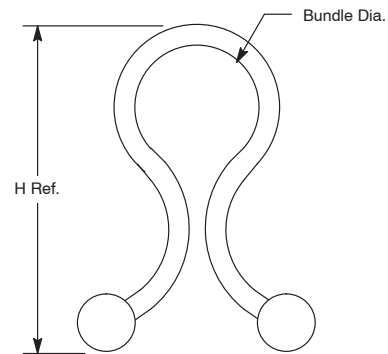

Twist Locks, Standard

Features

- Fast, Economical Way to Securely Position and Hold Wire, Cable, or Tubing
- A Single Twist Locks or Unlocks the Bundle for Ease of Use
- Tough, Resilient, Natural Nylon 6/6 Molded Construction

TL-01

Standard Twist Locks

	NTE Type No.	Description	H Ref.	Bundle Dia.		Qty. per Bag	Diag No.
				Min	Max		
NEW	04-TL19	3/8" Lock	1.080 / 27.4	.300 / 7.62	.400 / 10.2	25	TL-01
NEW	04-TL29	1/2" Lock	1.200 / 30.5	.400 / 10.2	.500 / 12.7	25	TL-01
NEW	04-TL39	5/8" Lock	1.260 / 32.0	.550 / 13.9	.650 / 16.5	25	TL-01
NEW	04-TL49	3/4" Lock	1.550 / 39.4	.700 / 17.8	.800 / 20.3	25	TL-01
NEW	04-TL59	1 1/8" Lock	2.170 / 55.1	1.200 / 30.5	1.300 / 33.0	25	TL-01
NEW	04-TL69	1 3/8" Lock	2.670 / 67.8	1.450 / 36.8	1.550 / 39.4	25	TL-01
NEW	04-TL79	1 1/2" Lock	2.930 / 74.4	1.550 / 39.4	1.650 / 41.9	25	TL-01

Twist Locks, Supports w/Adhesive

Features

- Twist Lock Supports on an Adhesive Base
- Fast, Economical Way to Securely Position and Hold Wire, Cable, or Tubing
- A Single Twist Locks or Unlocks the Bundle for Ease of Use
- Tough, Resilient, Natural Nylon 6/6 Molded Construction

TL-02

Twist Lock Supports on Adhesive Base

	NTE Type No.	Description	A Ref.	B	D	E	Max Bundle Dia.	Qty. per Bag	Diag No.
NEW	04-TLS19	.450 Lock	1.070 / 27.18	2.149 / 54.58	1.000 / 25.4	1.000 / 25.4	.450 / 11.43	10	TL-02
NEW	04-TLS29	.450 Lock	.190 / 4.83	1.230 / 31.24	1.000 / 25.4	.520 / 13.21	.450 / 11.43	10	TL-02
NEW	04-TLS39	.580 Lock	.190 / 4.83	1.400 / 35.56	.870 / 22.1	.520 / 13.21	.580 / 14.73	10	TL-02