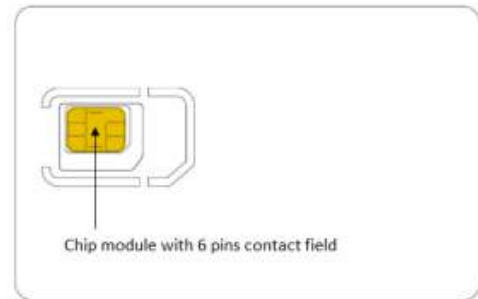

Multi-IMSI eUICC compliant SIM card

About Velocity IoT

Say goodbye to "permanent roaming". Velocity's service is offered on leading tier-one cellular operators.. VloT-Flex: One SIM for all carriers, with direct-to-carrier reliability & performance. Velocity IoT is the ultimate in choice and value.

Highlights

- Seamless global connectivity
- 2G,3G, 4G & 5G
- Coverage in 190+ countries
- Over 600 carriers
- Dedicated support
- Security: lock IMSI to a SIM, block unauthorized devices & more

Physical Characteristics

Plug-in form factors

2FF Normal SIM 25.40mm x 15.00mm

3FF Micro SIM 15.00mm x 12.00mm

4FF Nano SIM 12.30mm x 8.80mm

Reference Specifications:

ISO/EC 7816-1/2/3 V98/9/97 Identification Cards – Integrated Circuit Cards with contacts

ISO/EC 7810 V1995 Identification Cards – Physical Characteristics

ETSI TS 102 221 V5, V9 Smart Cards, UICC-Terminal Interface, Physical And Logical Characteristics

Card Properties

Properties	Values
Operating Voltage	1.8V to 5V
Temperature range	-20 to +85 C
Memory	128k
Erase/Write cycle	100,000
Data Retention	10 years
Internal Clock	Up to 25 Mhz