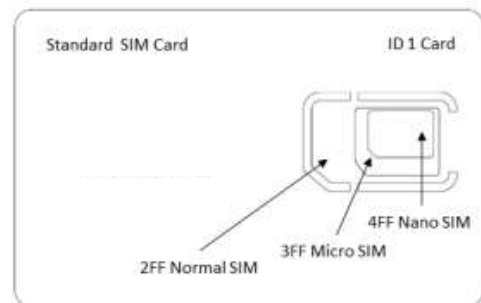

Plug-in form factors

2FF Normal SIM 25.40mm x 15.00mm

3FF Micro SIM 15.00mm x 12.00mm

4FF Nano SIM 12.30mm x 8.80mm

Reference Specifications:

ISO/EC 7816-1/2/3 V98/9/97 Identification Cards – Integrated Circuit Cards with contacts

ISO/EC 7810 V1995 Identification Cards – Physical Characteristics

ETSI TS 102 221 V5, V9 Smart Cards, UICC-Terminal Interface, Physical And Logical Characteristics

Card Properties

Properties	Values
Operating Voltage	1.8V to 5V
Temperature range	-20 to +85 C
Memory	128k
Erase/Write cycle	100,000
Data Retention	10 years
Internal Clock	Up to 25 Mhz