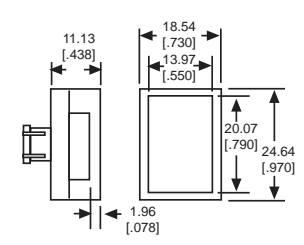

Fig. 8

Please contact factory for legend information available on Figures 1 thru 8.

329 & 330 SERIES CAP KITS

3/4" X 1" LEGEND KITS - SINGLE LAMP

KIT PART NO.	LENS/FILTER COLOR	FIG
329-0701-030	RED, GREEN, AMBER, BLUE/NONE	8
329-0701-037	CLEAR/NONE	8
329-0701-537	CLEAR/RED, GREEN, AMBER, BLUE	8