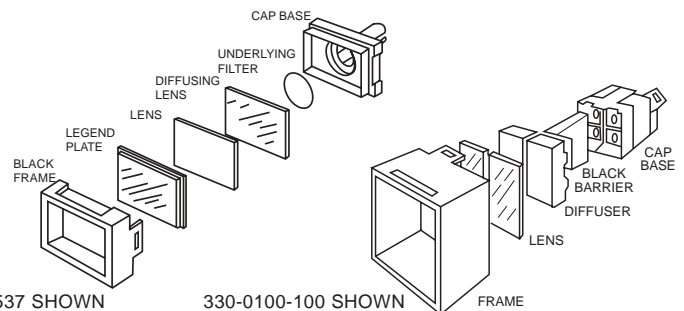

329-0701-537 SHOWN

330-0100-100 SHOWN