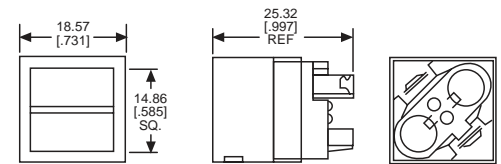

### 3/4" X 1" LEGEND KITS - SINGLE LAMP

KIT PART NO.	LENS/FILTER COLOR	FIG
329-0701-030	RED, GREEN, AMBER, BLUE/NONE	8
329-0701-037	CLEAR/NONE	8
329-0701-537	CLEAR/RED, GREEN, AMBER, BLUE	8

Fig 9