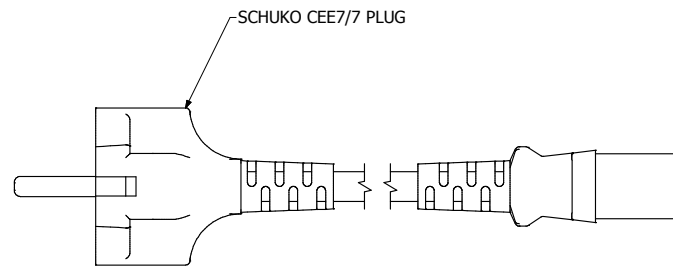

TOP VIEW

EU PLUG

ISOMETRIC VIEW

SIDE VIEW

IEC PLUG

1581C6EU
Rated - 10 Amps / 250 VAC
Standard - 3 Wire Cord
Molded Plug Ends With Strain Relief
6' Foot Cord Length

**HAMMOND
MANUFACTURING™**

1581C6EU