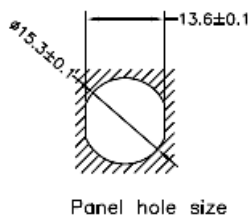

AI-T00206

(Receptacle, M12 Front Mount, 5-Position Female Straight-Open, PG9 Threads, 22 AWG, 0.5M)

J1

Pin Out

J1	COLOR	J2
1	BROWN	OPEN
2	WHITE	
3	BLUE	
4	BLACK	
5	GRAY	

- Mueller's AI-T00206 is a cable assembly that has a 5-position front mount M12 female receptacle to open end, 22 AWG, 2 meters.
- Shell size for connector: M12 (A Coding)
- Cable Material: UL 1569 22AWG Hook Up Wire
 - Overall length = 1.64' (0.5M)
- Shell: 18x18mm PG9 threaded front mount
 - Material: Nickel Plated Brass
- Rating:
 - Voltage: 60V AC/DC
 - Current: 4 Amps
 - Ambient Temperature: -40°C to 85°C
- Standard: IEC 61076-2-101
- Waterproof: IP67/IP68
- RoHS 3 Compliant