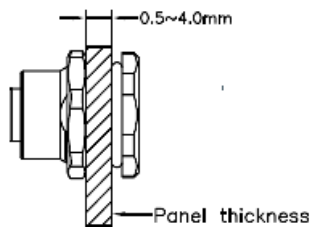

AI-T00206

(Receptacle, M12 Front Mount, 5-Position Female Straight-Open, PG9 Threads, 22 AWG, 0.5M)

J1

Pin Out

J1	COLOR	J2
1	BROWN	OPEN
2	WHITE	
3	BLUE	
4	BLACK	
5	GRAY	

- Mueller's AI-T00206 is a cable assembly that has a 5-position front mount M12 female receptacle to open end, 22 AWG, 2 meters.
- Shell size for connector: M12 (A Coding)
- Cable Material: UL 1569 22AWG Hook Up Wire
 - Overall length = 1.64' (0.5M)
- Shell: 18x18mm PG9 threaded front mount
 - Material: Nickel Plated Brass
- Rating:
 - Voltage: 60V AC/DC
 - Current: 4 Amps
 - Ambient Temperature: -40°C to 85°C
- Standard: IEC 61076-2-101
- Waterproof: IP67/IP68
- RoHS 3 Compliant