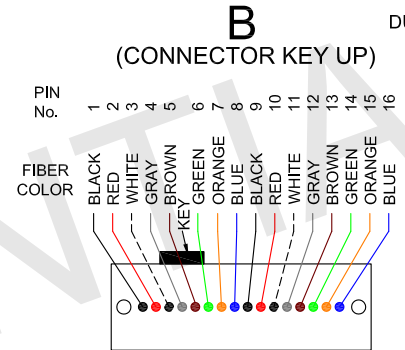

FIBER MAPPING	
KEY UP	KEY UP
A	B
1 BLUE	16
2 ORANGE	15
3 GREEN	14
4 BROWN	13
5 GRAY	12
6 WHITE	11
7 RED	10
8 BLACK	9
9 BLUE	8
10 ORANGE	7
11 GREEN	6
12 BROWN	5
13 GRAY	4
14 WHITE	3
15 RED	2
16 BLACK	1

SPECIFICATION:

- 1.CONNECTOR A : 16F MPO/APC FEMALE
- 2.CONNECTOR B : 16F MPO/APC FEMALE
- 3.CABLE TYPE : 16 STRANDS CABLE, MM 50/125(OM4), ROUND 3.0mm LSZH JACKET.
- 4.JACKET COLOR : MAGENTA
- 5.WAVELENGTH : 850nm
- 6.INSERTION LOSS : ≤0.60dB

Part Number: C50G-8162-xxFT
 Description: w-Ignite™ Fiber Cable, 16F MPO/APC Female-Female, KU-KU, OM4 3mm 16F Magenta LSZH Jacket, xx Feet.