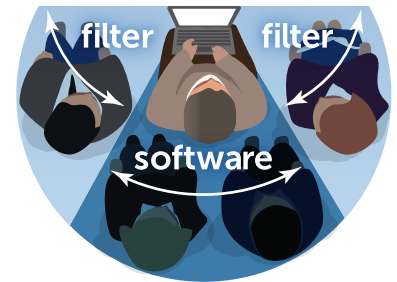

# A comprehensive 180° privacy solution\*

When used together, 3M™ ePrivacy Filter software and a 3M™ Privacy Filter provide visual privacy from virtually every angle — up to 180° of privacy protection.

## 3M™ ePrivacy Filter Software

Alerts the user to over-the-shoulder onlookers and causes the screen to blur when the user looks or steps away.

## 3M™ Privacy Filter

Allows a clear image from the front while onlookers will only see a dark screen from side angles.

## Privacy

from every angle

3M™ ePrivacy Filter Software + 3M™ Privacy Filter

\* Privacy coverage is dependent on webcam's field of view