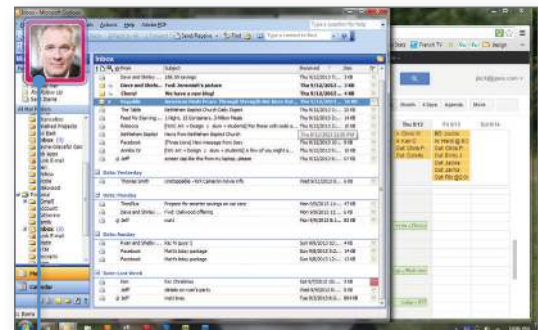

It works like an intelligent rearview mirror

Intruder detected