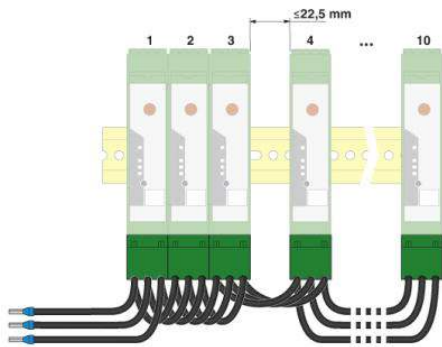

Diagrams/Drawings

Application drawing