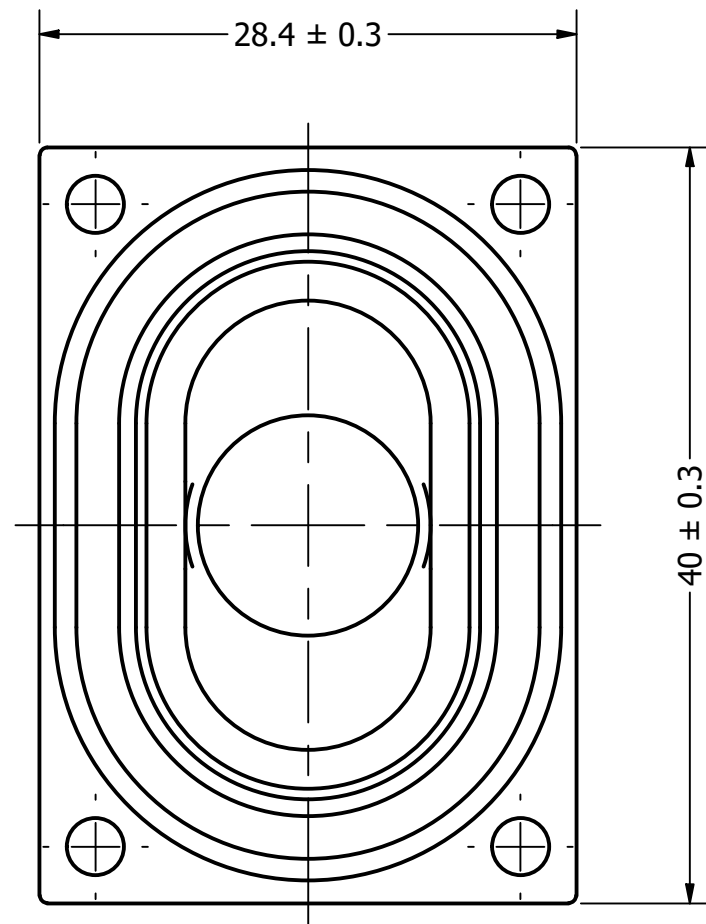

Part Number:	SW400704-1	
DRAWN	CJ	3/23/2017
CHECKED		10/2/2017
P.D.		10/2/2017
Description:	Waterproof Dynamic Speaker	
APPROVED	C.E.	10/2/2017
This document contains data proprietary to DB Unlimited. Any use or reproduction, in any form, without prior written permission of DB Unlimited is prohibited. All terms and conditions can be found at www.dbunlimitedco.com		

Top View

Side View

Bottom View

Items	Specifications	Conditions
Sound Pressure Level	94	dB (@ 10cm), Avg.
Resonant Frequency	750	Hz
Frequency Range	750 ~ 10,000	Hz
Nominal Power	2	W
Max. Power	2.5	W
Impedance	4	Ω
Cone Material	PET	
Mount Type	Frame Mount	
IP Rating	IP67	
Storage Temperature	-20 ~ +55	°C
Operating Temperature	-20 ~ +55	°C
Weight	12.56	g

NOTES

- 1) All dimensions are in mm unless otherwise noted
- 2) All tolerances are ± 0.5 mm unless otherwise noted
- 3) All parts meet RoHS
- 4) Subject to change or redrawn without notice