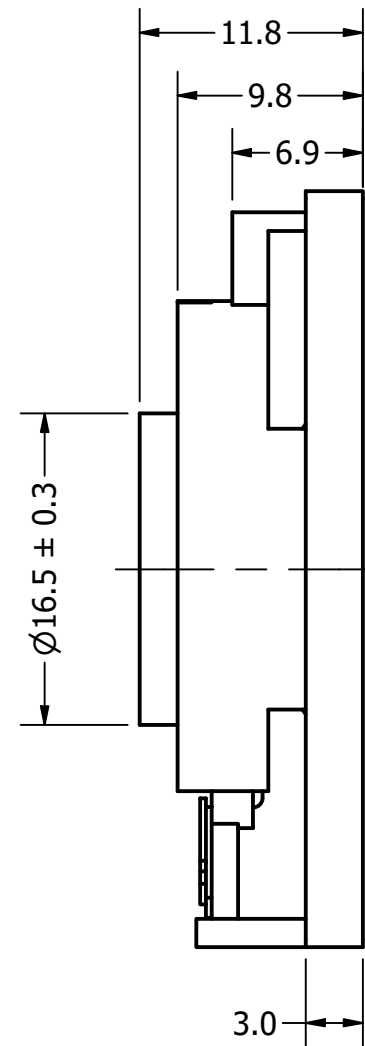

Part Number:	SW400704-1	
DRAWN	CJ	3/23/2017
CHECKED		10/2/2017
P.D.		10/2/2017
Description:	Waterproof Dynamic Speaker	
APPROVED	C.E.	10/2/2017
This document contains data proprietary to DB Unlimited. Any use or reproduction, in any form, without prior written permission of DB Unlimited is prohibited. All terms and conditions can be found at www.dbunlimitedco.com		

Top View

Side View

Bottom View

Items	Specifications	Conditions
Sound Pressure Level	94	dB (@ 10cm), Avg.
Resonant Frequency	750	Hz
Frequency Range	750 ~ 10,000	Hz
Nominal Power	2	W
Max. Power	2.5	W
Impedance	4	Ω
Cone Material	PET	
Mount Type	Frame Mount	
IP Rating	IP67	
Storage Temperature	-20 ~ +55	°C
Operating Temperature	-20 ~ +55	°C
Weight	12.56	g

REVISION HISTORY

REV	DESCRIPTION	DATE	APPROVED
	Released from Engineering	10/2/2017	C.E.
1	Update markings	2/28/2018	C.E.
2	Updated side and bottom view	6/17/2019	C.E.
3	Updated tolerance	7/7/2023	L.L.

NOTES

- 1) All dimensions are in mm unless otherwise noted
- 2) All tolerances are ± 0.5 mm unless otherwise noted
- 3) All parts meet RoHS
- 4) Subject to change or redrawn without notice