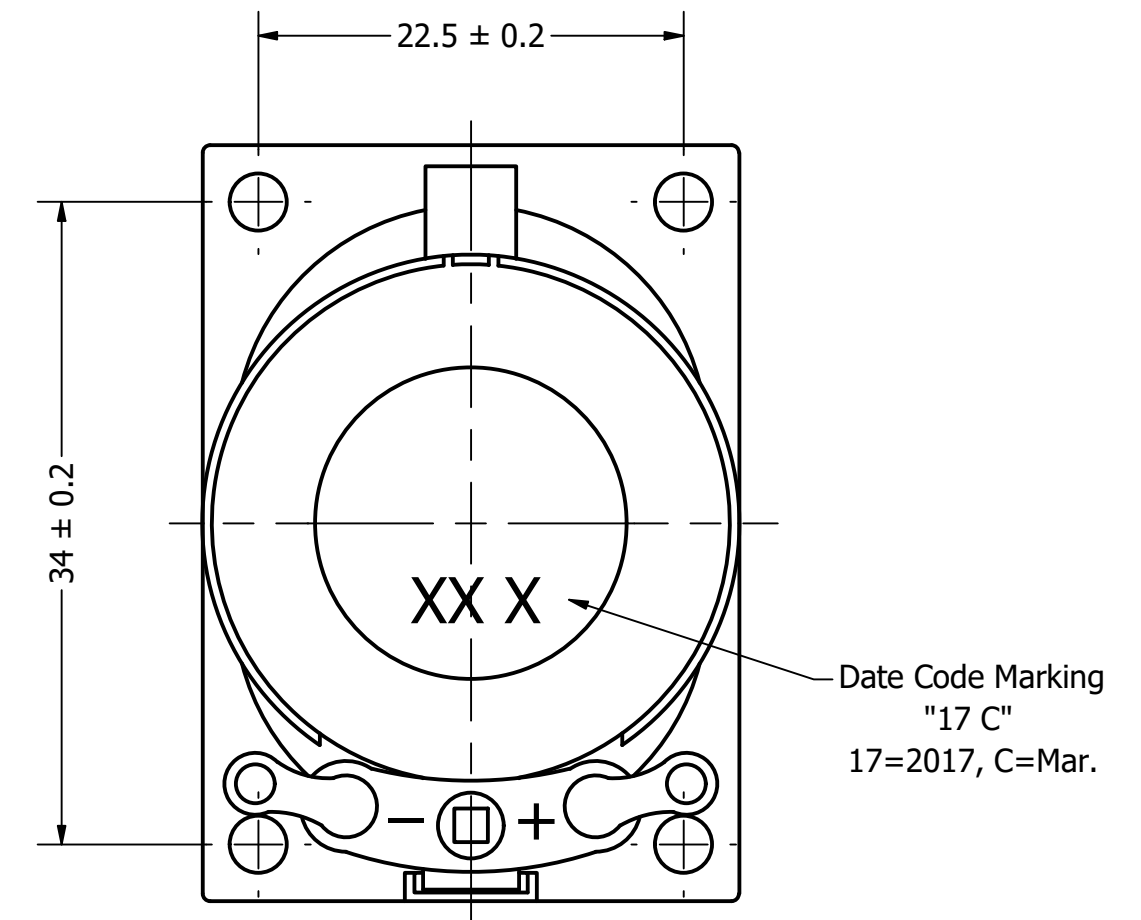

Part Number:	SW400704-1	
DRAWN	CJ	3/23/2017
CHECKED		10/2/2017
P.D.		10/2/2017
Description:	Waterproof Dynamic Speaker	
APPROVED	C.E.	10/2/2017
This document contains data proprietary to DB Unlimited. Any use or reproduction, in any form, without prior written permission of DB Unlimited is prohibited. All terms and conditions can be found at www.dbunlimitedco.com		

Top View

Side View

Bottom View

Items	Specifications	Conditions
Sound Pressure Level	94	dB (@ 10cm), Avg.
Resonant Frequency	750	Hz
Frequency Range	750 ~ 10,000	Hz
Nominal Power	2	W
Max. Power	2.5	W
Impedance	4	Ω
Cone Material	PET	
Mount Type	Frame Mount	
IP Rating	IP67	
Storage Temperature	-20 ~ +55	°C
Operating Temperature	-20 ~ +55	°C
Weight	12.56	g

NOTES

- 1) All dimensions are in mm unless otherwise noted
- 2) All tolerances are ± 0.5 mm unless otherwise noted
- 3) All parts meet RoHS
- 4) Subject to change or redrawn without notice