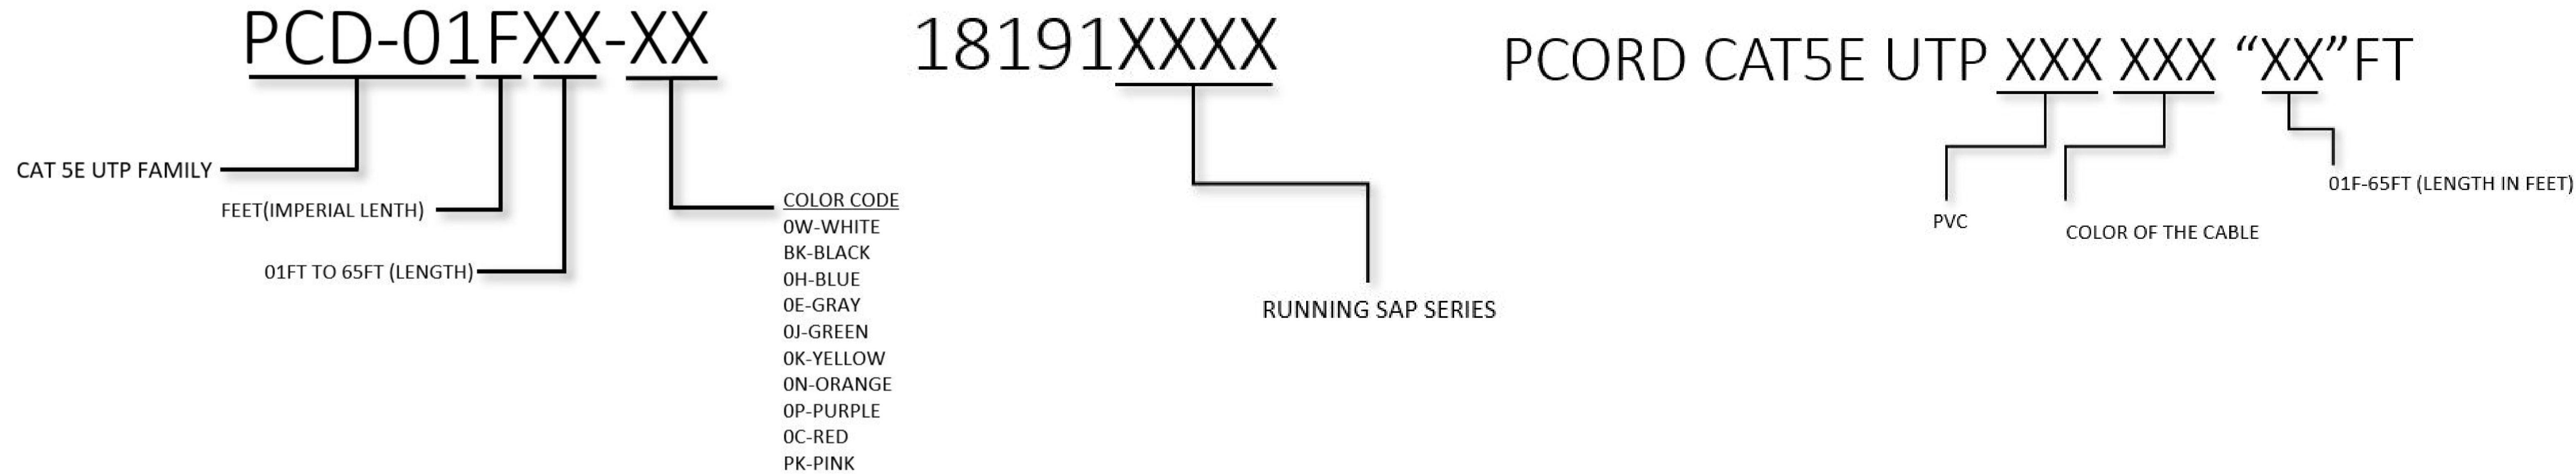

NOTE:
IMPERIAL LENGTH PART NUMBER MATRIX CAN BE GENERATED BASED
ON THE BELOW PROVIDED PART MATRIX

MPN NO.	SAP NO.	DESCRIPTION	REMARKS
PCD-01FXX-XX	18191XXXX	PCORD CAT 5E UTP XXX XXX "XX"FT	REFER NOTE 3 & 4

PRE-RELEASE
REFERENCE
USE ONLY

SYMBOLS		THIS DRAWING CONTAINS INFORMATION THAT IS PROPRIETARY TO MOLEX ELECTRONIC TECHNOLOGIES, LLC AND SHOULD NOT BE USED WITHOUT WRITTEN PERMISSION		CURRENT REV DESC:		molex	
▽ = 0	DIMENSION UNITS	mm	SCALE	NTS		PATCH CORD CAT 5E U/UTP PATCH CORD	
▽ = 0	GENERAL TOLERANCES (UNLESS SPECIFIED)		EC NO: 629245		DRWN: NBP		2019/12/16
▽ = 0	ANGULAR TOL ± °		DRWN: RCG		CHK'D: RCG		2020/01/31
▽ = 0	4 PLACES ±		APP: RCG		APP: RCG		2020/01/31
▽ = 0	3 PLACES ±		INITIAL REVISION:		DRWN: PS03		2010/11/19
▽ = 0	2 PLACES ±		DRWN: PS03		APP: RGOPALAKRISH		2010/12/28
▽ = 0	1 PLACE ± 0.5		APP: RGOPALAKRISH		SERIES		18191
▽ = 0	0 PLACES ±		DRAFT WHERE APPLICABLE MUST REMAIN WITHIN DIMENSIONS		THIRD ANGLE PROJECTION		A1-SIZE
▽ = 0	DRAFT WHERE APPLICABLE MUST REMAIN WITHIN DIMENSIONS		DRAWING		MATERIAL NUMBER		SEE CHART
		CUSTOMER		GENERAL MARKET		SHEET NUMBER	
						4 OF 4	

DOCUMENT STATUS	RELEASE DATE