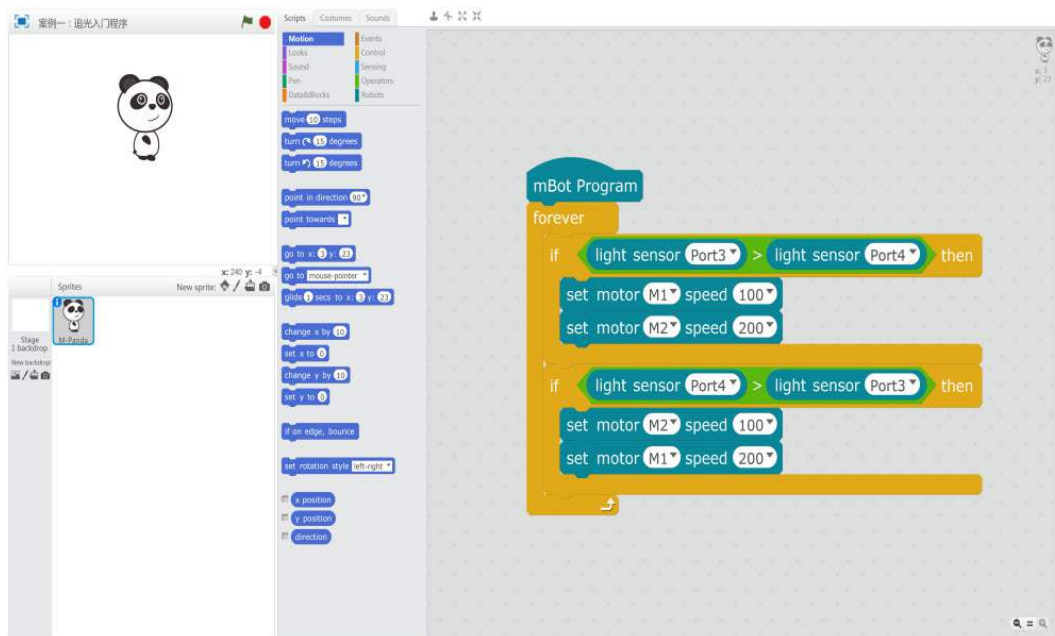

The first stop : Light chasing robot

We feel the light with our eyes.

Do you know that mBot also has eyes?

Where there is light, there is it.

The second stop : Scorpion robot

Clap your hands to stimulate its recognition to sound,

And recognize the color to enhance reaction capability.

Enjoy the integration of light and sound on mBot.

The third stop : Intelligent desk light

Children are always curious.

They imitate others and try new things around them.

Change mBot into their own desk light.

Touch it, and make sound to control the light.

Just enjoy creation!

Graphical Programming

When add-on pack meets graphical programming...

Vitalize your mBot through programming, just like building blocks!