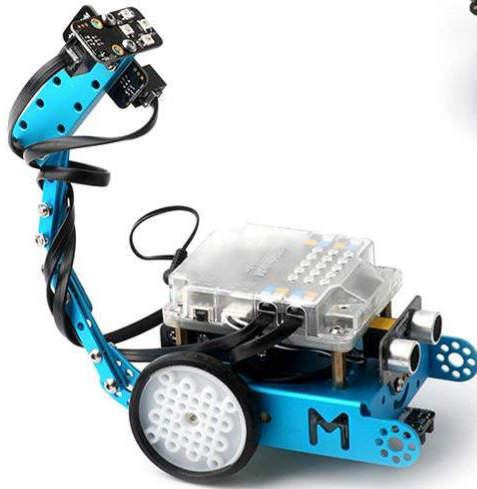

mBot Add-on Pack Interactive Light & Sound

SKU: 98056 Weight: 250.00 Gram

Scorpion robot

Lighting chasing robot

Intelligent voice-activated desk light

mBot Add-on Pack Interactive Light & Sound is a 3-in-1 pack based on mBot. You can construct "lighting chasing robot", "Scorpion robot" and "Intelligent voice-activated desk light " with mBot and the components in this pack. Each one has infinite possibility.

To experience the magic of mBot in the changing light and sound.

The first stop : Light chasing robot

We feel the light with our eyes.

Do you know that mBot also has eyes?

Where there is light, there is it.

The second stop : Scorpion robot

Clap your hands to stimulate its recognition to sound,

And recognize the color to enhance reaction capability.

Enjoy the integration of light and sound on mBot.

The third stop : Intelligent desk light