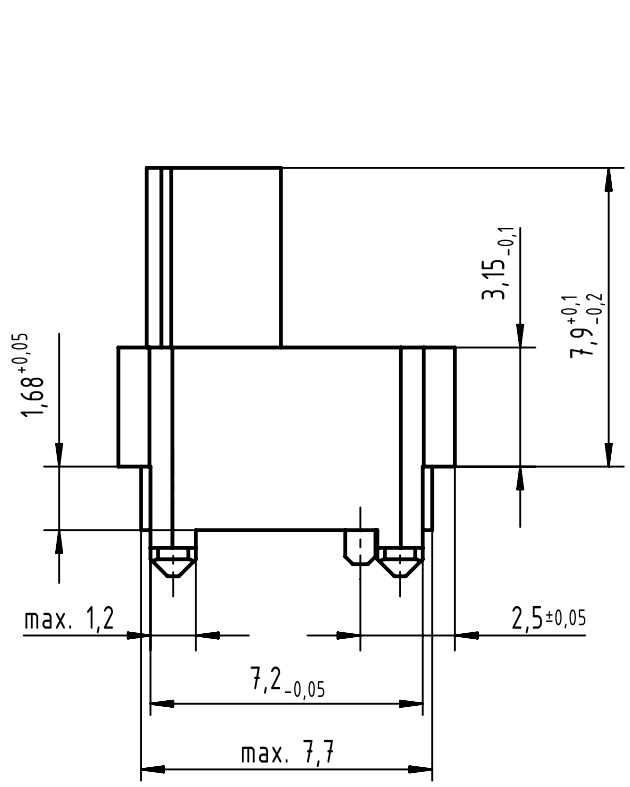

1 2 3 4 5 6

A
B
C
D

A-A

cavity mark,
this area could deviate

colour: RAL 5011 (steel blue)

	All rights reserved Department EL PD	All Dimensions in mm Original Size DIN A4		Scale 5:1	Free size tol. complementary IEC 61076-4-101	Ref. Sub.
		Created by STORCK	Inspected by TADJE	Standardisation HOFFMANN	Date 2018-11-12	State Final Release
HARTING Electronics GmbH D-32339 Espelkamp		Title har-bus HM coding key (code-no. 3478) f. male			Doc-Key / ECM-Nr. 100075039/UGD/001/C 500000143134	
		Type TB	Number 17790000011		Rev. C	Page 1/1