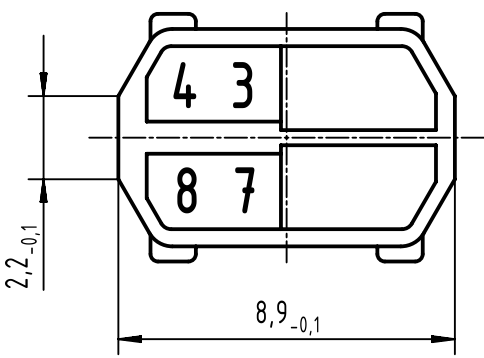

1 2 3 4 5 6

A
B
C
D

A-A

cavity mark,
this area could deviate

colour: RAL 5011 (steel blue)

	All rights reserved Department EL PD	All Dimensions in mm Original Size DIN A4		Scale 5:1	Free size tol. complementary IEC 61076-4-101	Ref. Sub.
		Created by STORCK	Inspected by TADJE	Standardisation HOFFMANN	Date 2018-11-12	State Final Release
HARTING Electronics GmbH D-32339 Espelkamp		Title har-bus HM coding key (code-no. 3478) f. male			Doc-Key / ECM-Nr. 100075039/UGD/001/C 500000143134	
		Type TB	Number 17790000011		Rev. C	Page 1/1