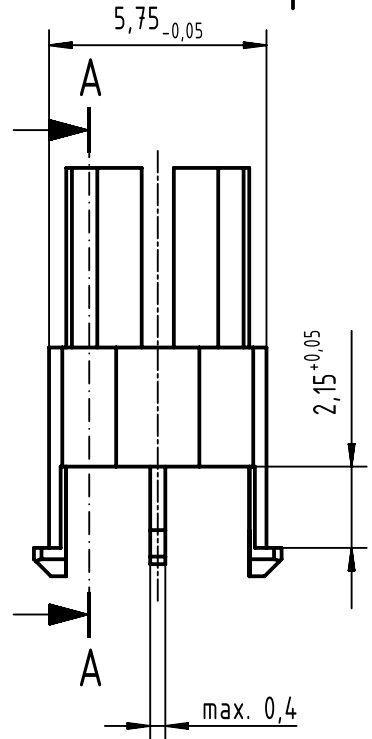

1 2 3 4 5 6

A
B
C
D

A-A

cavity mark,
this area could deviate

colour: RAL 5011 (steel blue)

	All rights reserved Department EL PD	All Dimensions in mm Original Size DIN A4		Scale 5:1	Free size tol. complementary IEC 61076-4-101	Ref. Sub.
		Created by STORCK	Inspected by TADJE	Standardisation HOFFMANN	Date 2018-11-12	State Final Release
HARTING Electronics GmbH D-32339 Espelkamp		Title har-bus HM coding key (code-no. 3478) f. male			Doc-Key / ECM-Nr. 100075039/UGD/001/C 500000143134	
		Type TB	Number 17790000011		Rev. C	Page 1/1