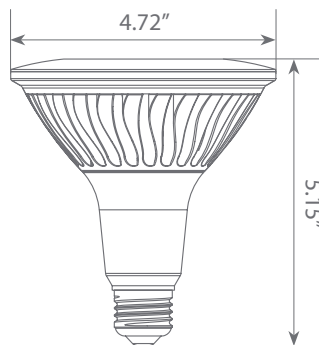

Specifications

Input Power	Input Voltage	Lumen Output	Beam Angle	Center Beam	CCT
20 W	120V	1700 lm	45°	N/A	3000 K
CRI	Luminous Efficacy	Power Factor	Input Current	Base/Cap	Lamp Lifespan
80	85 lm/W	0.7	0.18 A	E26	25,000 Hrs.

Product Features

Dimmable

Energy Efficient

Damp Rated

Product Dimensions

Product Photometric Data

Euri Lighting | A Division of IRTRONIX Inc.