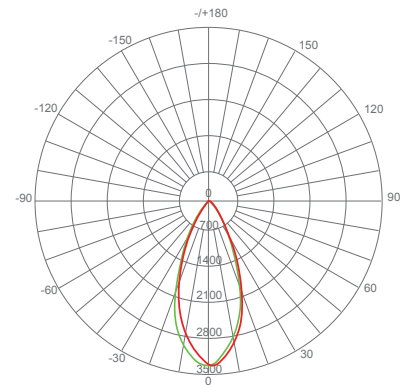

Product Photometric Data

Euri Lighting | A Division of IRTRONIX Inc.