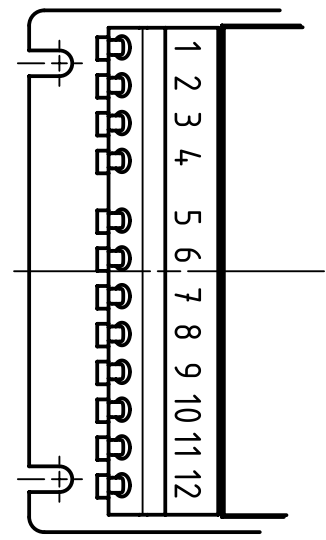

1 2 3 4 5 6

A

B

C

D

pin assignment

	All Dimensions in mm Original Size DIN A4		Scale 1:1		Free size tol.		Ref.			
	All rights reserved Department EL PD - DE		Created by WULF		Inspected by LOETKEMANN		Standardisation TIEMANNA			
HARTING Electric GmbH & Co. KG D-32339 Espelkamp			Title DC/DC Convert.HARTING pCon 7060DC-110/24				Date 2014-01-16		State Final Release	
			Type TB				Number 20 80 300 3025			
							Doc-Key / ECM-Nr. 100189537/UGD/002/C 500000070472		Rev. C	
							Page 1/1			