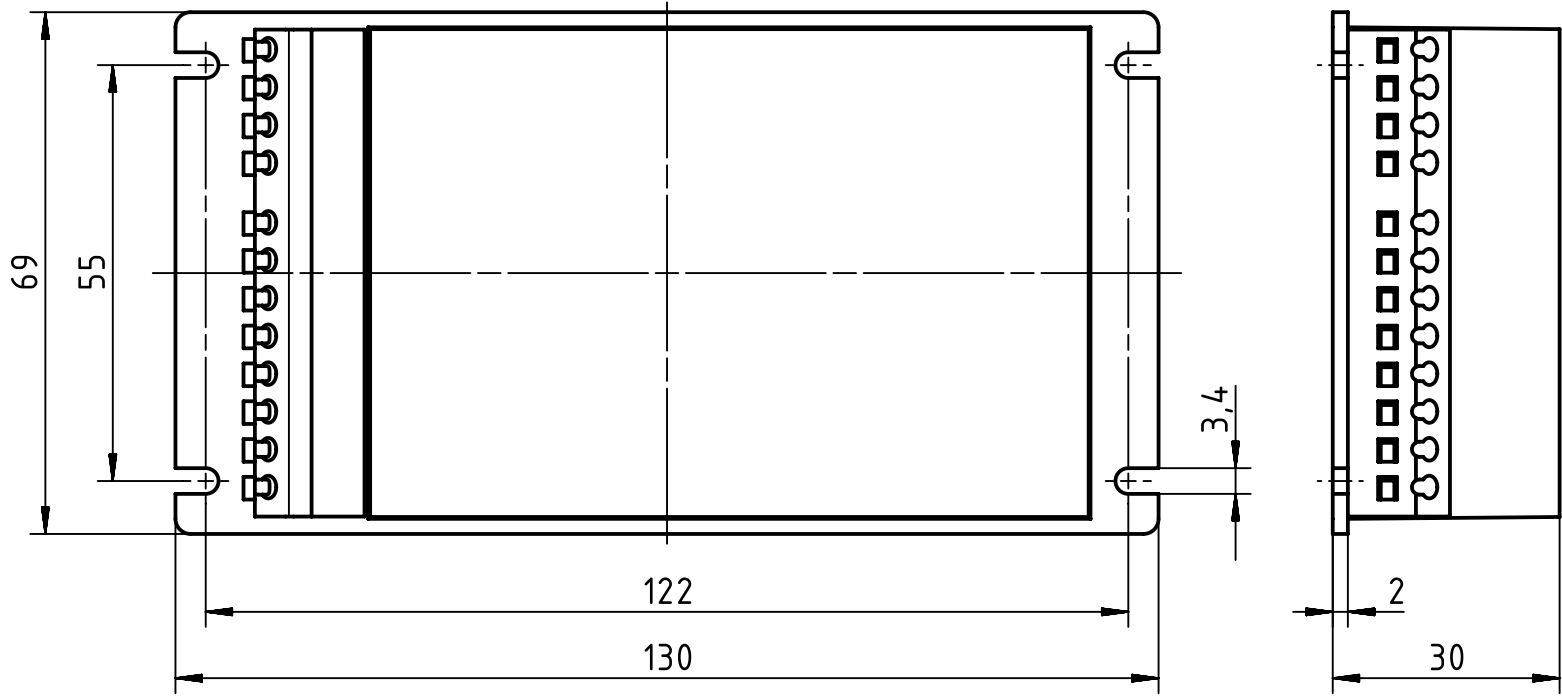

1 2 3 4 5 6

A

B

C

D

pin assignment

	All Dimensions in mm Original Size DIN A4		Scale 1:1		Free size tol.		Ref.			
	All rights reserved Department EL PD - DE		Created by WULF		Inspected by LOETKEMANN		Standardisation TIEMANNA			
HARTING Electric GmbH & Co. KG D-32339 Espelkamp			Title DC/DC Convert.HARTING pCon 7060DC-110/24				Date 2014-01-16		State Final Release	
			Type TB				Number 20 80 300 3025			
							Doc-Key / ECM-Nr. 100189537/UGD/002/C 500000070472		Rev. C	
							Page 1/1			