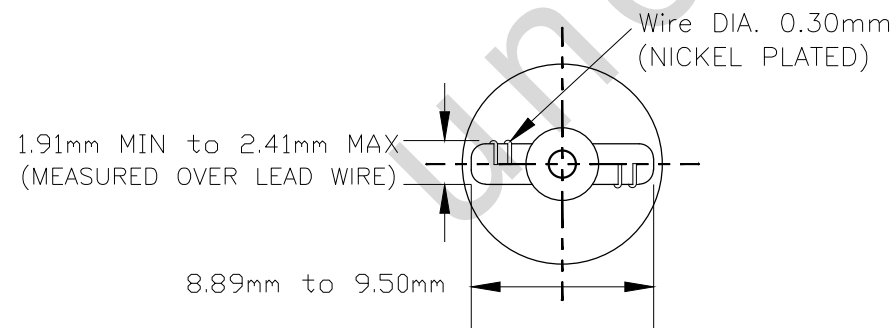

Since 1959

PART NO.	BASE TYPE	DESIGN VOLTS	DESIGN AMPS	MSCD	FILAMENT TYPE	AVERAGE LIFE HOURS	REVISIONS			
							REV #	DESCRIPTION	DATE	APPROVED
194Y	Glass Wedge T-3 1/4 (W2.1X9.2d)	14.0V	0.27±10%	1.5±30%	C-2F	1500	1	ISSUED	05/23/2014	R.M.

0° VIEW

90° VIEW

BASE BOTTOM VIEW

T-3 1/4 BULB SHAPE
Yellow Painted Glass

UNLESS OTHERWISE SPECIFIED: DIMENSIONS ARE IN INCHES TOLERANCES		CEC INDUSTRIES LTD			
DECIMALS	ANGULAR	599 BOND STREET		LINCOLNSHIRE, IL 60069	
.XX ± .05	± 0.5°	TITLE		LIGHT BULB NO. 194Y, YELLOW	
.XXX ± .010		SCALE	PLOT SCALE	SHEET	1 OF 1
FRACTIONAL	± 1/64	DRAWN		DATE	
		R. M.		05/23/2014	
CHECKED	SIZE	FSCM NO.	DWG NO.	REV	
	A		194Y	1	
DESIGN	MATERIAL		FILE	DRAWING NOT TO SCALE	
			194Y.pdf		