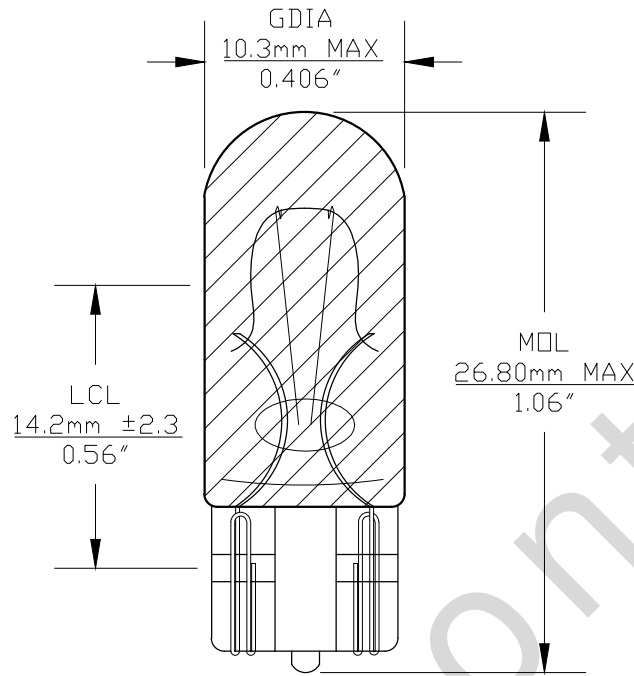

Since 1959

PART NO.	BASE TYPE	DESIGN VOLTS	DESIGN AMPS	MSCD	FILAMENT TYPE	AVERAGE LIFE HOURS	REVISIONS			
							REV #	DESCRIPTION	DATE	APPROVED
194Y	Glass Wedge T-3 1/4 (W2.1X9.2d)	14.0V	0.27±10%	1.5±30%	C-2F	1500	1	ISSUED	05/23/2014	R.M.

0° VIEW

90° VIEW

BASE BOTTOM VIEW

T-3 1/4 BULB SHAPE
Yellow Painted Glass

UNLESS OTHERWISE SPECIFIED: DIMENSIONS ARE IN INCHES TOLERANCES		CEC INDUSTRIES LTD			
DECIMALS	ANGULAR	599 BOND STREET		LINCOLNSHIRE, IL 60069	
.XX ± .05	± 0.5°	TITLE		LIGHT BULB NO. 194Y, YELLOW	
.XXX ± .010		SCALE	PLOT SCALE	SHEET	1 OF 1
FRACTIONAL	± 1/64	DRAWN		DATE	
		R. M.		05/23/2014	
CHECKED	SIZE	FSCM NO.	DWG NO.	REV	
	A		194Y	1	
DESIGN	MATERIAL		FILE	DRAWING NOT TO SCALE	
			194Y.pdf		