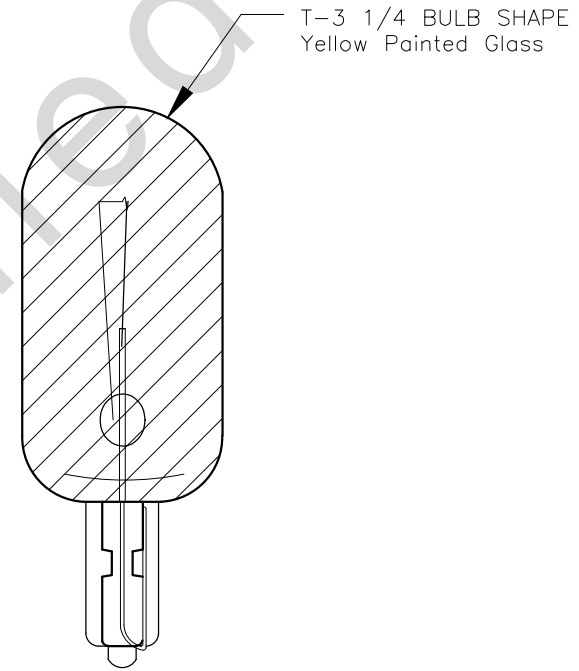

Since 1959

PART NO.	BASE TYPE	DESIGN VOLTS	DESIGN AMPS	MSCD	FILAMENT TYPE	AVERAGE LIFE HOURS	REVISIONS			
							REV #	DESCRIPTION	DATE	APPROVED
194Y	Glass Wedge T-3 1/4 (W2.1X9.2d)	14.0V	0.27±10%	1.5±30%	C-2F	1500	1	ISSUED	05/23/2014	R.M.

0° VIEW

90° VIEW

BASE BOTTOM VIEW

T-3 1/4 BULB SHAPE
Yellow Painted Glass

UNLESS OTHERWISE SPECIFIED: DIMENSIONS ARE IN INCHES TOLERANCES		CEC INDUSTRIES LTD			
DECIMALS	ANGULAR	599 BOND STREET		LINCOLNSHIRE, IL 60069	
.XX ± .05	± 0.5°	TITLE		LIGHT BULB NO. 194Y, YELLOW	
.XXX ± .010		SCALE	PLOT SCALE	SHEET	1 OF 1
FRACTIONAL	± 1/64	DRAWN		DATE	
		R. M.		05/23/2014	
CHECKED	SIZE	FSCM NO.	DWG NO.	REV	
	A		194Y	1	
DESIGN	MATERIAL		FILE	DRAWING NOT TO SCALE	
			194Y.pdf		