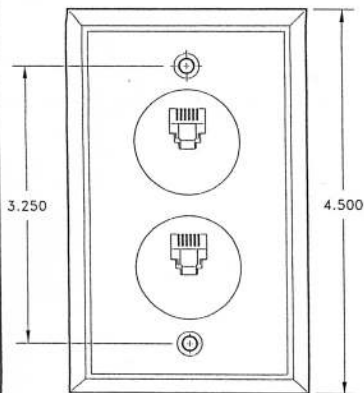

FRONT VIEW

REAR VIEW

SIDE VIEW

WIRES NOT SHOWN

.210

.750

COLOR CODE

POS.	6P6C
1	WHITE
2	BLACK
3	RED
4	GREEN
5	YELLOW
6	BLUE

MATERIAL:

- (HOUSING) - ABS MOLDING COMPOUND
(CONTACT) - BRASS, GOLD OVER NICKEL
- EACH PART IS INDIVIDUALLY PACKAGED IN A PLASTIC BAG.
 - ALL DIMENSIONS ARE APPROXIMATE AND SHOULD BE USED FOR REFERENCE ONLY.
 - TWO 6-32 X .875 LONG SCREWS FOR MOUNTING SHIPPED LOOSE. NOT SHOWN ON DRAWING.

IVORY	
WHITE	
COLOR	PART NO

CUI STACK

DESCRIPTION: DUAL FLUSH MOUNT WALLPLATE, RJ12

CHK:

APRVD:

REV.: A

DWG BY: A. MEDINA

DATE: 03-08-2000

DO NOT SCALE

PART NO.:

AMK-0060

COLOR: ASH

MATERIAL:

DWG NO. D.S. 1208