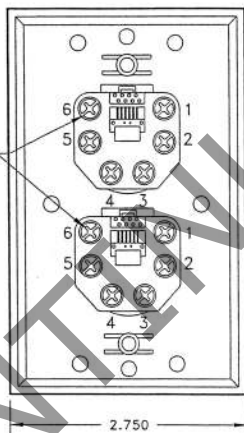

FRONT VIEW

REAR VIEW

SIDE VIEW

WIRES NOT SHOWN

.210

.750

COLOR CODE

POS.	6P6C
1	WHITE
2	BLACK
3	RED
4	GREEN
5	YELLOW
6	BLUE

MATERIAL:

- (HOUSING) - ABS MOLDING COMPOUND
(CONTACT) - BRASS, GOLD OVER NICKEL
- EACH PART IS INDIVIDUALLY PACKAGED IN A PLASTIC BAG.
 - ALL DIMENSIONS ARE APPROXIMATE AND SHOULD BE USED FOR REFERENCE ONLY.
 - TWO 6-32 X .875 LONG SCREWS FOR MOUNTING SHIPPED LOOSE. NOT SHOWN ON DRAWING.

IVORY	
WHITE	
COLOR	PART NO

CUI STACK

DESCRIPTION: DUAL FLUSH MOUNT WALLPLATE, RJ12

CHK:

APRVD:

REV.: A

DWG BY: A. MEDINA

DATE: 03-08-2000

DO NOT SCALE

PART NO.:

AMK-0060

COLOR: ASH

MATERIAL:

DWG NO. D.S. 1208