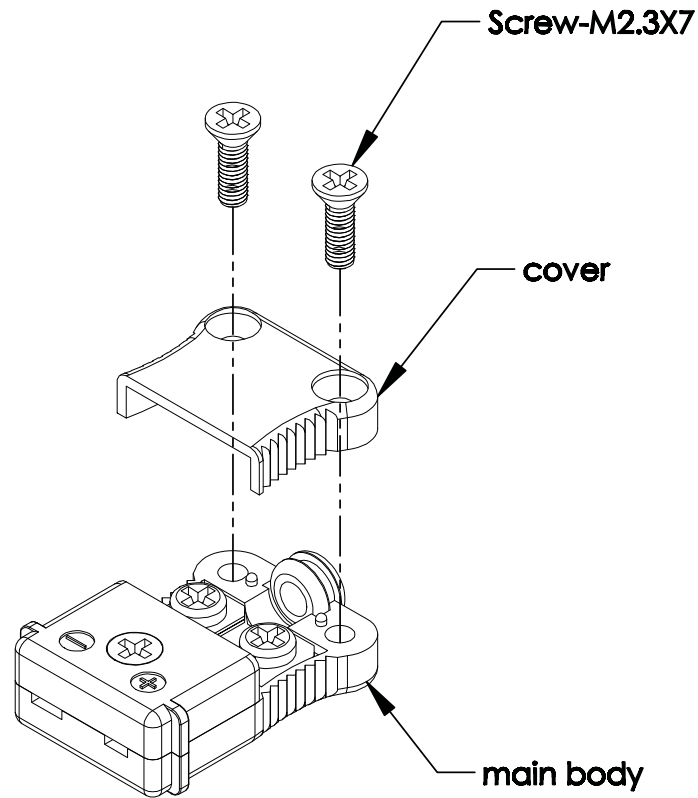

A346

Female K-Type Thermocouple Plug

Copyright © 2014 Test Products International, Inc.

Item Thermocouple Plug	Type K	Connection Type Miniature	Characteristics Flat Pins Screw Terminals	Color Yellow
----------------------------------	------------------	-------------------------------------	--	------------------------