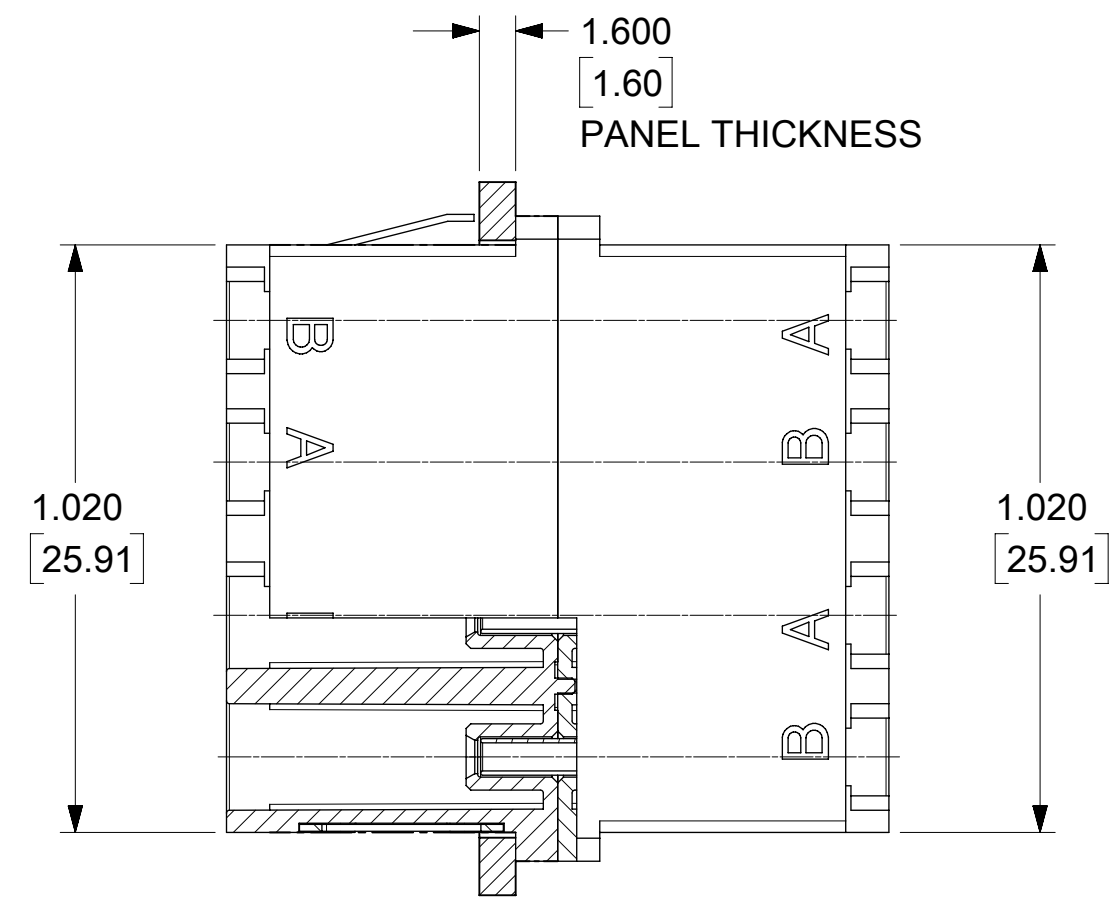

LC QUAD ADAPTER P/N	ADAPTER COLOR	SPLIT SLEEVE MATERIAL
1061230300	BLUE	Zr
1061231300	BEIGE	Zr
1061231320		Zr
1061231350	BLUE	Zr
1061232300	GREEN	Zr
1061233300	AQUA	Zr
1061233320		Zr

WHITE DUST CAP  
(4X)

NOTES:

1. ALL DIMENSIONS ARE FOR REFERENCE ONLY.
2. DUST CAPS ARE SHOWN IN ISOMETRIC VIEWS ONLY.
3. LC QUAD ADAPTER HAS SC DUPLEX ADAPTER FOOTPRINT.

FUNCTIONAL SYMBOLS	THIS DRAWING CONTAINS INFORMATION THAT IS PROPRIETARY TO MOLEX ELECTRONIC TECHNOLOGIES, LLC AND SHOULD NOT BE USED WITHOUT WRITTEN PERMISSION														
DIMENSION UNITS	SCALE	CURRENT REV DESC:													
HYBRID	3:1	EC NO: 689237 DRWN: JHUANG18 CHK'D: IGUMIN APPR: IGUMIN													
GENERAL TOLERANCES (UNLESS SPECIFIED)	ANGULAR TOL	INITIAL REVISION:								DOCUMENT NUMBER		DOC TYPE	DOC PART	REVISION	
4 PLACES ±	°	DRWN: PGIBLIN APPR: IGUMIN								SD-106123-X300		PSD	001	B	
DIVISIONAL SYMBOLS	DRAFT WHERE APPLICABLE MUST REMAIN WITHIN DIMENSIONS	THIRD ANGLE PROJECTION	DRAWING	SERIES	MATERIAL NUMBER	CUSTOMER	SHEET NUMBER	2021/12/10	2021/12/21	2021/12/21	2005/12/06	2005/12/06	SEE TABLE	GENERAL MARKET	1 OF 1
3 PLACES ±			C-SIZE	106123											
2 PLACES ±															
1 PLACE ±															
0 PLACES ±															