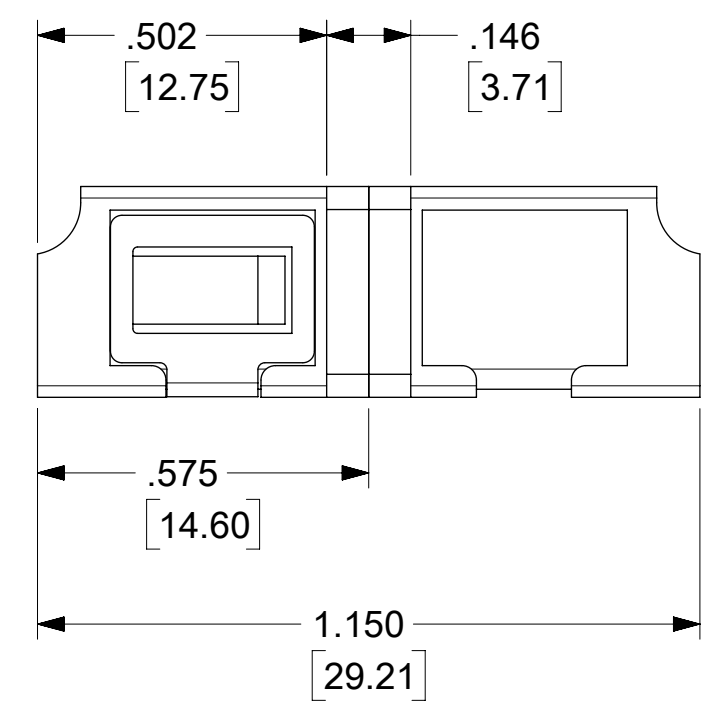

LC QUAD ADAPTER P/N	ADAPTER COLOR	SPLIT SLEEVE MATERIAL
1061230300	BLUE	Zr
1061231300	BEIGE	Zr
1061231320		Zr
1061231350	BLUE	Zr
1061232300	GREEN	Zr
1061233300	AQUA	Zr
1061233320		Zr

WHITE DUST CAP  
(4X)

NOTES:

1. ALL DIMENSIONS ARE FOR REFERENCE ONLY.
2. DUST CAPS ARE SHOWN IN ISOMETRIC VIEWS ONLY.
3. LC QUAD ADAPTER HAS SC DUPLEX ADAPTER FOOTPRINT.

FUNCTIONAL SYMBOLS	THIS DRAWING CONTAINS INFORMATION THAT IS PROPRIETARY TO MOLEX ELECTRONIC TECHNOLOGIES, LLC AND SHOULD NOT BE USED WITHOUT WRITTEN PERMISSION														
DIMENSION UNITS	SCALE	CURRENT REV DESC:													
HYBRID	3:1	EC NO: 689237 DRWN: JHUANG18 CHK'D: IGUMIN APPR: IGUMIN													
GENERAL TOLERANCES (UNLESS SPECIFIED)	ANGULAR TOL	INITIAL REVISION:								DOCUMENT NUMBER		DOC TYPE	DOC PART	REVISION	
4 PLACES ±	°	DRWN: PGIBLIN APPR: IGUMIN								SD-106123-X300		PSD	001	B	
DIVISIONAL SYMBOLS	DRAFT WHERE APPLICABLE MUST REMAIN WITHIN DIMENSIONS	THIRD ANGLE PROJECTION	DRAWING	SERIES	MATERIAL NUMBER	CUSTOMER	SHEET NUMBER	2021/12/10	2021/12/21	2021/12/21	2005/12/06	2005/12/06	SEE TABLE	GENERAL MARKET	1 OF 1
3 PLACES ±			C-SIZE	106123											
2 PLACES ±															
1 PLACE ±															
0 PLACES ±															