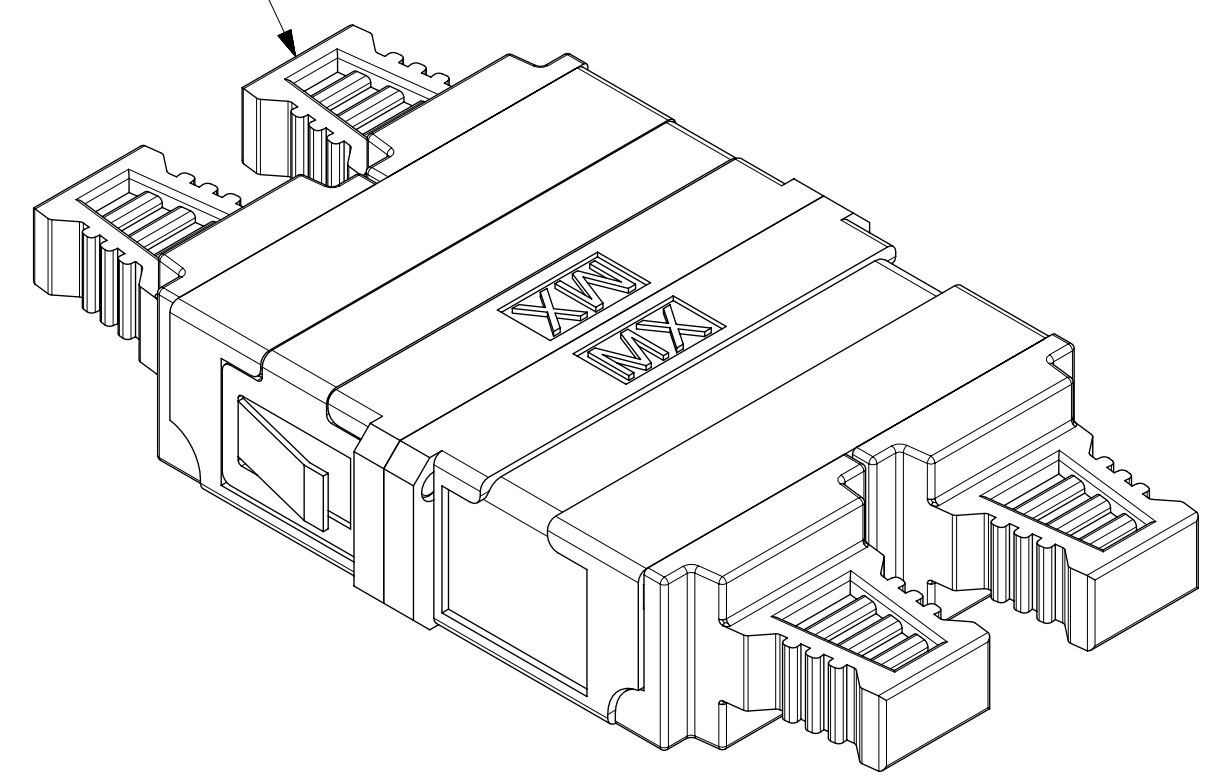

LC QUAD ADAPTER P/N	ADAPTER COLOR	SPLIT SLEEVE MATERIAL
1061230300	BLUE	Zr
1061231300	BEIGE	Zr
1061231320		Zr
1061231350	BLUE	Zr
1061232300	GREEN	Zr
1061233300	AQUA	Zr
1061233320		Zr

WHITE DUST CAP  
(4X)

NOTES:

1. ALL DIMENSIONS ARE FOR REFERENCE ONLY.
2. DUST CAPS ARE SHOWN IN ISOMETRIC VIEWS ONLY.
3. LC QUAD ADAPTER HAS SC DUPLEX ADAPTER FOOTPRINT.

FUNCTIONAL SYMBOLS	THIS DRAWING CONTAINS INFORMATION THAT IS PROPRIETARY TO MOLEX ELECTRONIC TECHNOLOGIES, LLC AND SHOULD NOT BE USED WITHOUT WRITTEN PERMISSION														
DIMENSION UNITS	SCALE	CURRENT REV DESC:													
HYBRID	3:1	EC NO: 689237 DRWN: JHUANG18 CHK'D: IGUMIN APPR: IGUMIN													
GENERAL TOLERANCES (UNLESS SPECIFIED)	ANGULAR TOL	INITIAL REVISION:								DOCUMENT NUMBER		DOC TYPE	DOC PART	REVISION	
4 PLACES ±	°	DRWN: PGIBLIN APPR: IGUMIN								SD-106123-X300		PSD	001	B	
DIVISIONAL SYMBOLS	DRAFT WHERE APPLICABLE MUST REMAIN WITHIN DIMENSIONS	THIRD ANGLE PROJECTION	DRAWING	SERIES	MATERIAL NUMBER	CUSTOMER	SHEET NUMBER	2021/12/10	2021/12/21	2021/12/21	2005/12/06	2005/12/06	SEE TABLE	GENERAL MARKET	1 OF 1
3 PLACES ±			C-SIZE	106123											
2 PLACES ±															
1 PLACE ±															
0 PLACES ±															