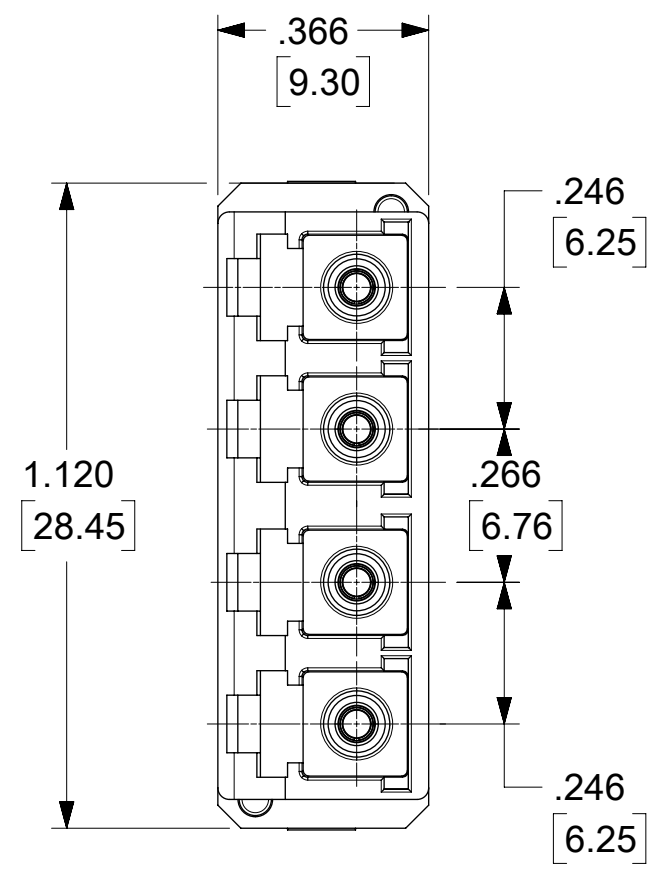

LC QUAD ADAPTER P/N	ADAPTER COLOR	SPLIT SLEEVE MATERIAL
1061230300	BLUE	Zr
1061231300	BEIGE	Zr
1061231320		Zr
1061231350	BLUE	Zr
1061232300	GREEN	Zr
1061233300	AQUA	Zr
1061233320		Zr

WHITE DUST CAP  
(4X)

NOTES:

1. ALL DIMENSIONS ARE FOR REFERENCE ONLY.
2. DUST CAPS ARE SHOWN IN ISOMETRIC VIEWS ONLY.
3. LC QUAD ADAPTER HAS SC DUPLEX ADAPTER FOOTPRINT.

FUNCTIONAL SYMBOLS	THIS DRAWING CONTAINS INFORMATION THAT IS PROPRIETARY TO MOLEX ELECTRONIC TECHNOLOGIES, LLC AND SHOULD NOT BE USED WITHOUT WRITTEN PERMISSION														
DIMENSION UNITS	SCALE	CURRENT REV DESC:													
HYBRID	3:1	EC NO: 689237 DRWN: JHUANG18 CHK'D: IGUMIN APPR: IGUMIN													
GENERAL TOLERANCES (UNLESS SPECIFIED)	ANGULAR TOL	INITIAL REVISION:								DOCUMENT NUMBER		DOC TYPE	DOC PART	REVISION	
4 PLACES ±	°	DRWN: PGIBLIN APPR: IGUMIN								SD-106123-X300		PSD	001	B	
DIVISIONAL SYMBOLS	DRAFT WHERE APPLICABLE MUST REMAIN WITHIN DIMENSIONS	THIRD ANGLE PROJECTION	DRAWING	SERIES	MATERIAL NUMBER	CUSTOMER	SHEET NUMBER	2021/12/10	2021/12/21	2021/12/21	2005/12/06	2005/12/06	SEE TABLE	GENERAL MARKET	1 OF 1
3 PLACES ±			C-SIZE	106123											
2 PLACES ±															
1 PLACE ±															
0 PLACES ±															