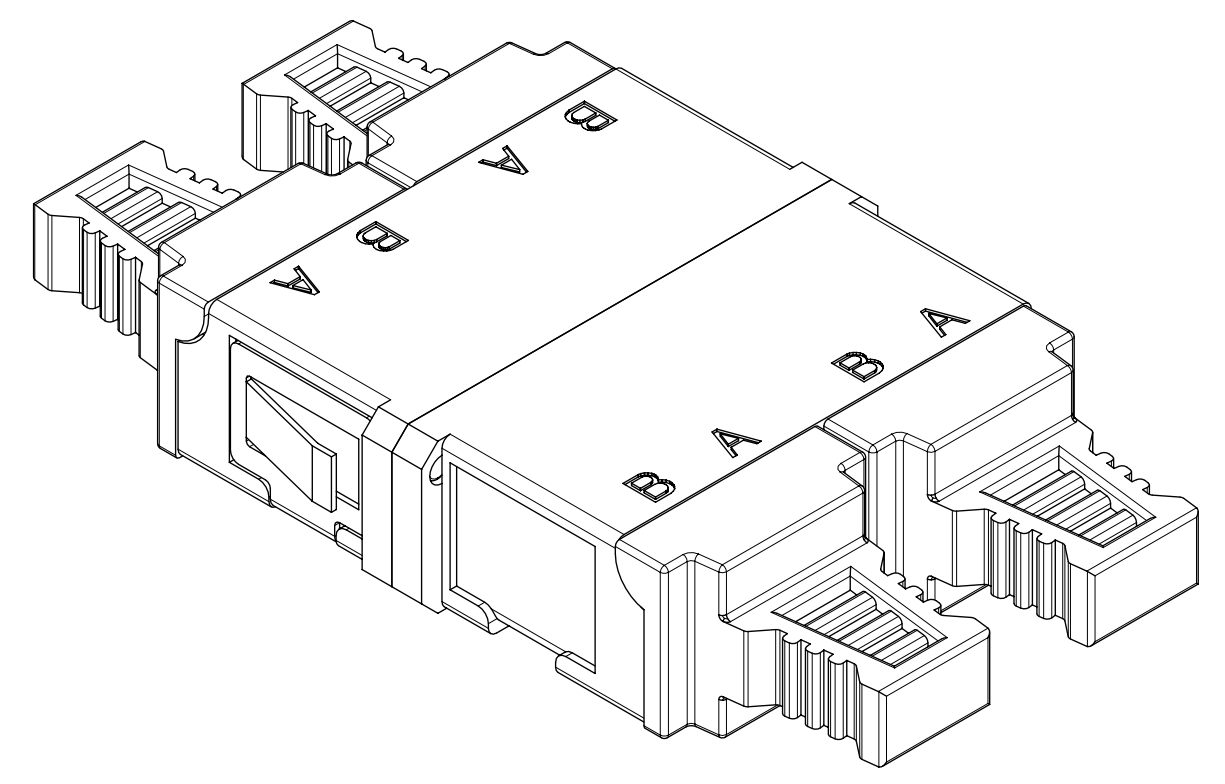

LC QUAD ADAPTER P/N	ADAPTER COLOR	SPLIT SLEEVE MATERIAL
1061230300	BLUE	Zr
1061231300	BEIGE	Zr
1061231320		Zr
1061231350	BLUE	Zr
1061232300	GREEN	Zr
1061233300	AQUA	Zr
1061233320		Zr

WHITE DUST CAP  
(4X)

NOTES:

1. ALL DIMENSIONS ARE FOR REFERENCE ONLY.
2. DUST CAPS ARE SHOWN IN ISOMETRIC VIEWS ONLY.
3. LC QUAD ADAPTER HAS SC DUPLEX ADAPTER FOOTPRINT.

FUNCTIONAL SYMBOLS	THIS DRAWING CONTAINS INFORMATION THAT IS PROPRIETARY TO MOLEX ELECTRONIC TECHNOLOGIES, LLC AND SHOULD NOT BE USED WITHOUT WRITTEN PERMISSION														
DIMENSION UNITS	SCALE	CURRENT REV DESC:													
HYBRID	3:1	EC NO: 689237 DRWN: JHUANG18 CHK'D: IGUMIN APPR: IGUMIN													
GENERAL TOLERANCES (UNLESS SPECIFIED)	ANGULAR TOL	INITIAL REVISION:								DOCUMENT NUMBER		DOC TYPE	DOC PART	REVISION	
4 PLACES ±	°	DRWN: PGIBLIN APPR: IGUMIN								SD-106123-X300		PSD	001	B	
DIVISIONAL SYMBOLS	DRAFT WHERE APPLICABLE MUST REMAIN WITHIN DIMENSIONS	THIRD ANGLE PROJECTION	DRAWING	SERIES	MATERIAL NUMBER	CUSTOMER	SHEET NUMBER	2021/12/10	2021/12/21	2021/12/21	2005/12/06	2005/12/06	SEE TABLE	GENERAL MARKET	1 OF 1
3 PLACES ±			C-SIZE	106123											
2 PLACES ±															
1 PLACE ±															
0 PLACES ±															