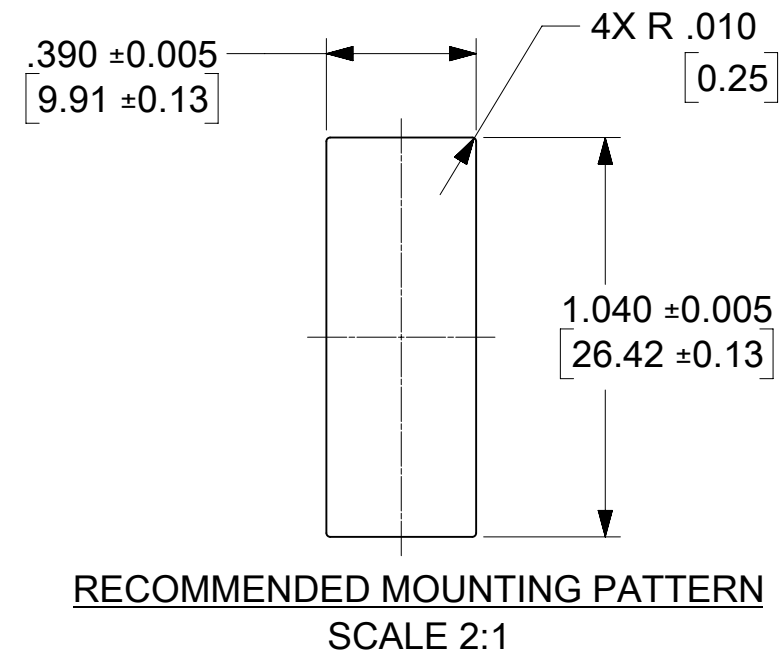

LC QUAD ADAPTER P/N	ADAPTER COLOR	SPLIT SLEEVE MATERIAL
1061230300	BLUE	Zr
1061231300	BEIGE	Zr
1061231320		Zr
1061231350	BLUE	Zr
1061232300	GREEN	Zr
1061233300	AQUA	Zr
1061233320		Zr

WHITE DUST CAP  
(4X)

NOTES:

1. ALL DIMENSIONS ARE FOR REFERENCE ONLY.
2. DUST CAPS ARE SHOWN IN ISOMETRIC VIEWS ONLY.
3. LC QUAD ADAPTER HAS SC DUPLEX ADAPTER FOOTPRINT.

FUNCTIONAL SYMBOLS	THIS DRAWING CONTAINS INFORMATION THAT IS PROPRIETARY TO MOLEX ELECTRONIC TECHNOLOGIES, LLC AND SHOULD NOT BE USED WITHOUT WRITTEN PERMISSION														
DIMENSION UNITS	SCALE	CURRENT REV DESC:													
HYBRID	3:1	EC NO: 689237 DRWN: JHUANG18 CHK'D: IGUMIN APPR: IGUMIN													
GENERAL TOLERANCES (UNLESS SPECIFIED)	ANGULAR TOL	INITIAL REVISION:								DOCUMENT NUMBER		DOC TYPE	DOC PART	REVISION	
4 PLACES ±	°	DRWN: PGIBLIN APPR: IGUMIN								SD-106123-X300		PSD	001	B	
DIVISIONAL SYMBOLS	DRAFT WHERE APPLICABLE MUST REMAIN WITHIN DIMENSIONS	THIRD ANGLE PROJECTION	DRAWING	SERIES	MATERIAL NUMBER	CUSTOMER	SHEET NUMBER	2021/12/10	2021/12/21	2021/12/21	2005/12/06	2005/12/06	SEE TABLE	GENERAL MARKET	1 OF 1
3 PLACES ±			C-SIZE	106123											
2 PLACES ±															
1 PLACE ±															
0 PLACES ±															