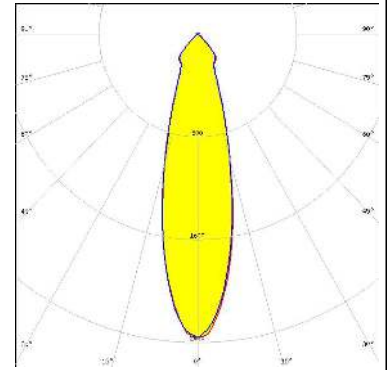

OPTICAL RESULTS (SIMULATED):

CREE → LED

LED XHP50.2
FWHM / FWTM 27.0° / 76.0°
Efficiency 88 %
Peak intensity 2.4 cd/lm
LEDs/each optic 1
Light colour White
Required components: