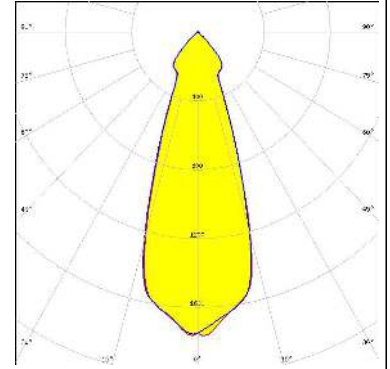

### SPECIFICATION:

Dimensions	Ø 35.0 mm
Height	15.6 mm
Fastening	tape
ROHS compliant	yes ⓘ

##### pllessey

LED PLW7070  
 FWHM / FWTM 31.0° / 85.0°  
 Efficiency 90 %  
 Peak intensity 1.8 cd/lm  
 LEDs/each optic 1  
 Light colour White  
 Required components:

### OPTICAL RESULTS (SIMULATED):

### GENERAL INFORMATION:

NOTE: The typical beam angle will be changed by different color, chip size and chip position tolerance. The typical total beam angle is the full angle measured where the luminous intensity is half of the peak value.