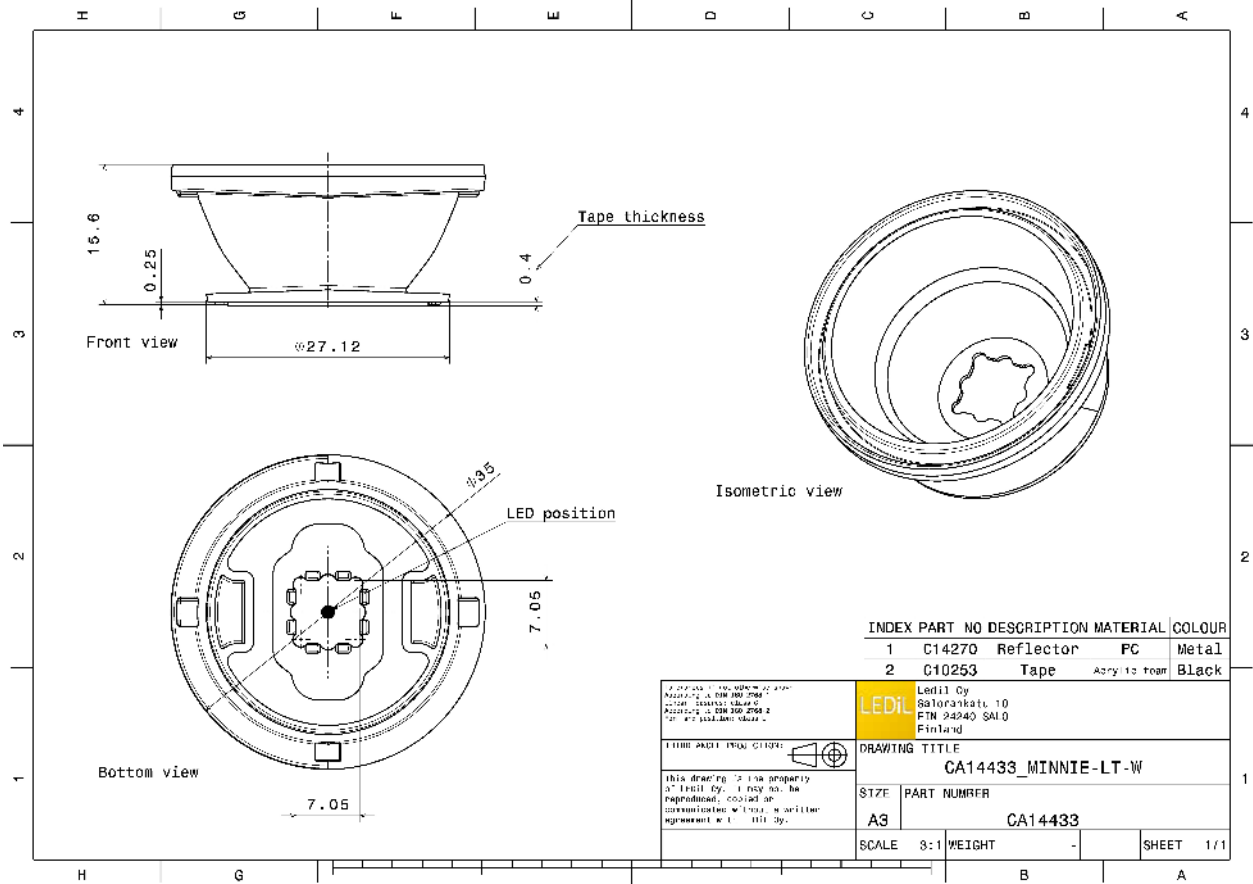

See also our general installation guide: www.ledil.com/installation_guide