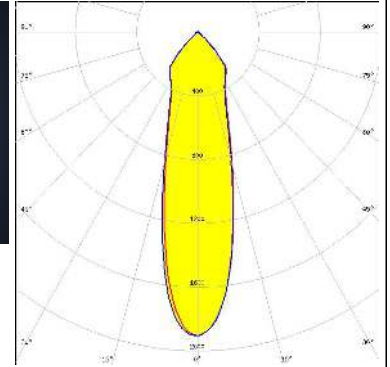

CREE LED

LED XHP50
FWHM / FWTM 27.0° / 86.0°
Efficiency 92 %
Peak intensity 1.9 cd/lm
LEDs/each optic 1
Light colour White
Required components: