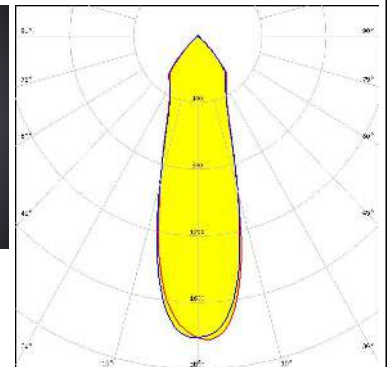

pllessey

LED PLW7070
FWHM / FWTM 31.0° / 85.0°
Efficiency 90 %
Peak intensity 1.8 cd/lm
LEDs/each optic 1
Light colour White
Required components: