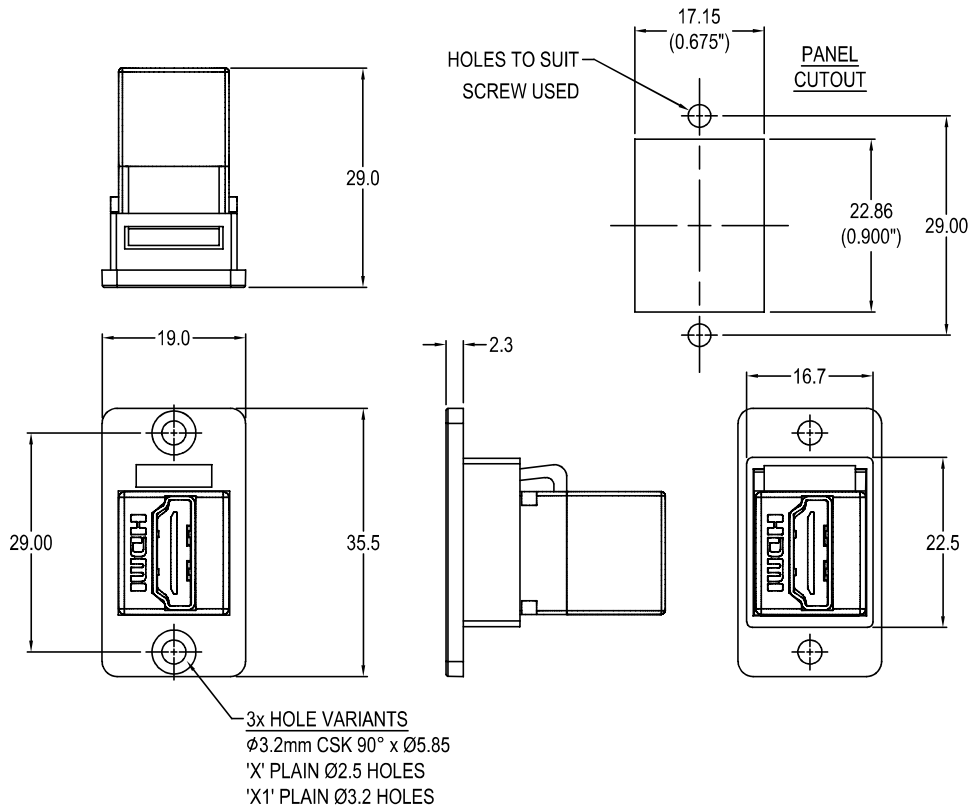

# SLIM HDMI FEMALE - FEMALE FRONT MOUNTING FEEDTHROUGH CONNECTOR

## Feedthrough Features

- Fits standard rectangular cutout.
- Various hole mounting options.
- No soldering or punch termination. Use standard cable for each connector style.
- Low rear profile.

## Material:

1. Insert: ABS UL94 HB
2. Plastic Frame: Polyamide UL94 V2
3. Shell: Gold plated
4. Contacts: Gold Plated