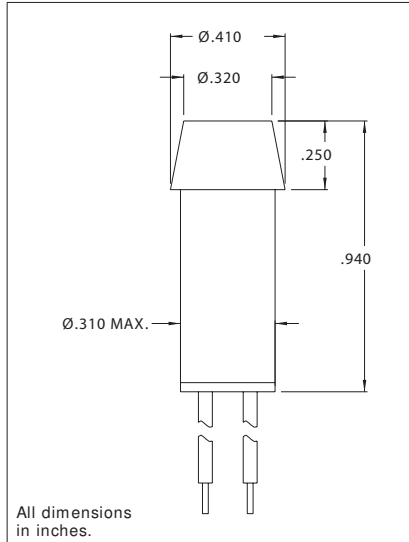

DESCRIPTION AND FEATURES

Mounting: \varnothing .310 MIN., supplied with push-on speednut SN1287.

Wire Leads: No.22 AWG (105°C) 4.40/4.80 long, stripped .430/.570

Lens: Polycarbonate

Lens Color	Incandescent		
	Model No. (6V)	Model No. (12V)	Model No. (28V)
Red	2990D1-6V	2990D1-12V	2990D1-28V
Amber	2990D3-6V	2990D3-12V	2990D3-28V
White	2990D4-6V	2990D4-12V	2990D4-28V
Green	2990D5-6V	2990D5-12V	2990D5-28V
Blue	2990D6-6V	2990D6-12V	2990D6-28V
Lamp used	#2112	#2162	#2187
Lead color	White	Yellow	Purple
Mounting	Supplied with push-on speednut SN1287		