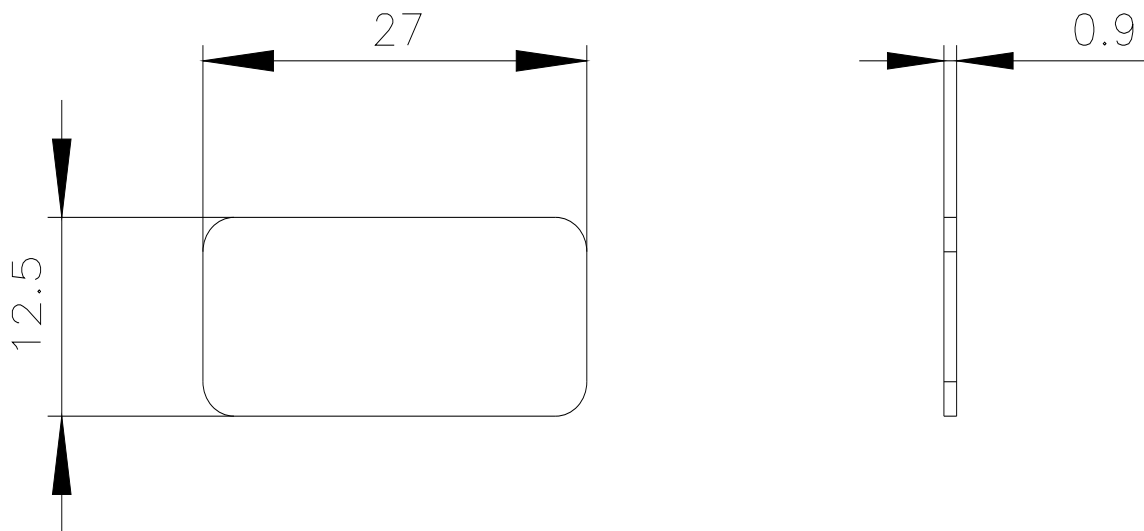

[Confirmation](#)

[Environmental Con-
firmations](#)

Further information

Information- and Downloadcenter (Catalogs, Brochures,...)

<https://www.siemens.com/ic10>

Industry Mall (Online ordering system)

<https://mall.industry.siemens.com/mall/en/en/Catalog/product?mfb=3SU1900-0AC16-0GM0>

Cax online generator

<http://support.automation.siemens.com/WW/CAXorder/default.aspx?lang=en&mfb=3SU1900-0AC16-0GM0>

Service&Support (Manuals, Certificates, Characteristics, FAQs,...)

<https://support.industry.siemens.com/cs/ww/en/ps/3SU1900-0AC16-0GM0>

Image database (product images, 2D dimension drawings, 3D models, device circuit diagrams, EPLAN macros, ...)

<http://www.automation.siemens.com/bilddb/cax_de.aspx?mfb=3SU1900-0AC16-0GM0&lang=en>

last modified:

3/29/2022