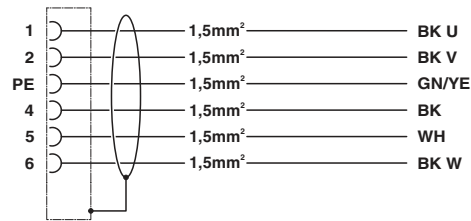

Drawings

Cable plug in molded plastic - K-5E - OE/5,0-C02/M23 F8 - 1618958

Schematic diagram

Connector pin assignment

Dimensional drawing

Dimensional drawing

Circuit diagram

Contact assignment of M23 plugs/sockets