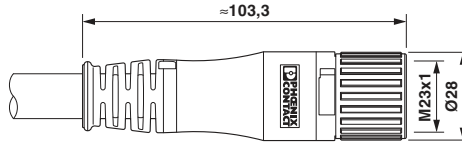

Drawings

Cable plug in molded plastic - K-5E - OE/5,0-C02/M23 F8 - 1618958

Schematic diagram

Connector pin assignment

Dimensional drawing

Dimensional drawing

Circuit diagram

Contact assignment of M23 plugs/sockets