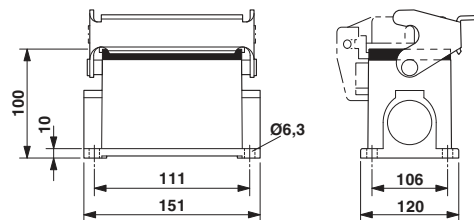

#### Dimensions

Height	100 mm
Width	120 mm
Length	145 mm

### Accessories

Cable gland - HC-M-KV-M40(27-34) - 1607729

Metal screw connection up to 5 bar, thread length: 8 mm, cable diameter: 27 ... 34 mm, WAF 50, screw connection: M40

### Drawings

Dimensioned drawing

Dimensional drawing