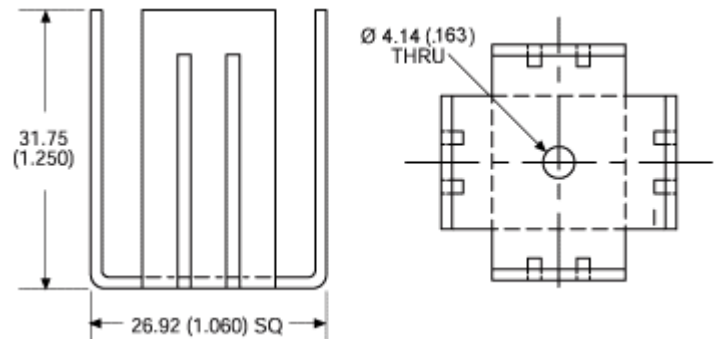

## HEAT SINK DETAILS

Property	Details
Material	Aluminum
Finish	Black Anodize
Device Attachment Options	-
Thermal Interface Material	-

Property	Details
Heat Sink Width (mm)	26.92
Heat Sink Length (mm)	26.92
Heat Sink Height (mm)	31.75
Heat Sink Mounting Direction	Horizontal

## MECHANICAL & PERFORMANCE

Drawing dimensions are shown in mm, (in)

Part Number: 6222BG

Part Number: 6223BG