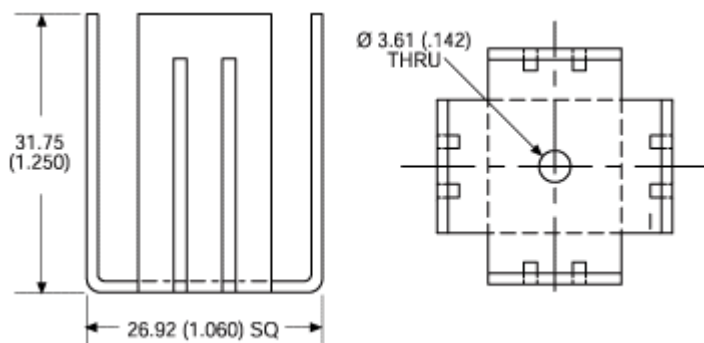

## HEAT SINK DETAILS

Property	Details
Material	Aluminum
Finish	Black Anodize
Device Attachment Options	-
Thermal Interface Material	-

Property	Details
Heat Sink Width (mm)	26.92
Heat Sink Length (mm)	26.92
Heat Sink Height (mm)	31.75
Heat Sink Mounting Direction	Horizontal

## MECHANICAL & PERFORMANCE

Drawing dimensions are shown in mm, (in)

Part Number: 6222BG

Part Number: 6223BG