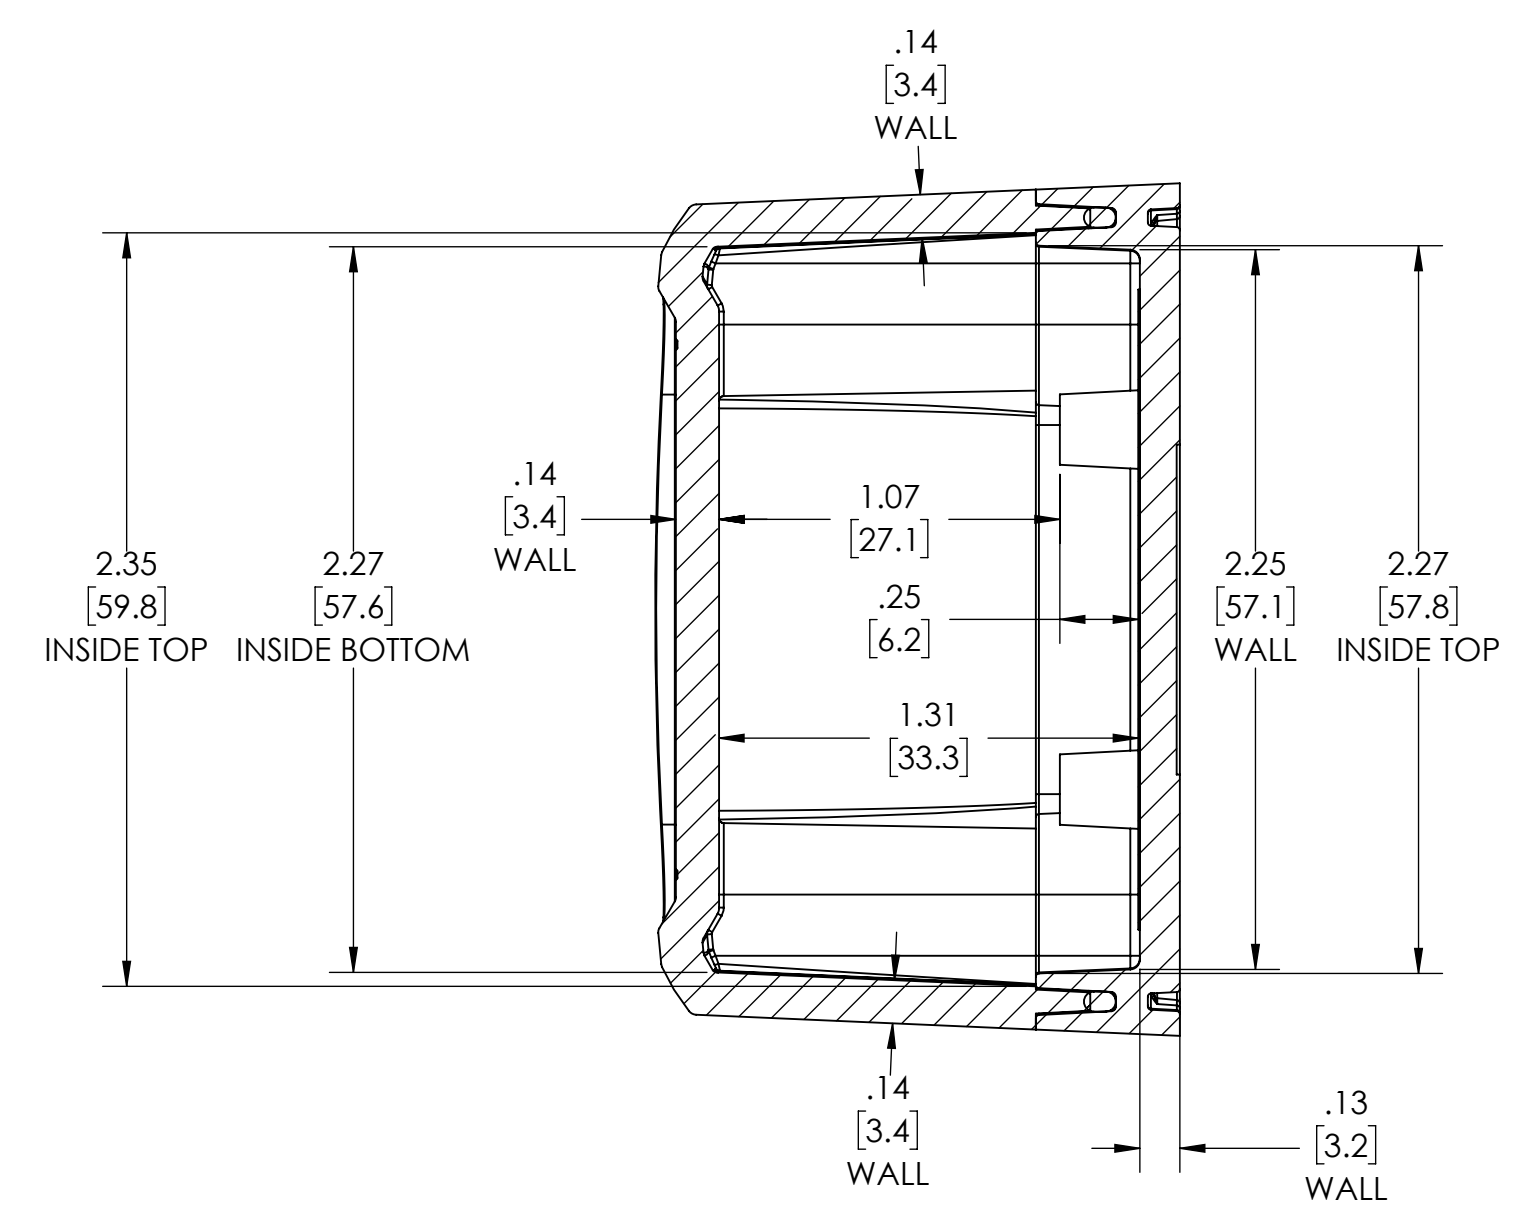

### NOTES:

1. MATERIAL:  
BODY & COVER - GRAY POLYCARBONATE (IMPACT-RESISTANT)
2. UL508 / NEMA TYPE 1, 2, 3, 3R, 3X, 3RX, 3D, 3SX, 4, 4X, 6, 6P, 12 & 13 WITH IP65, IP66, IP-67 & IP68 WITH RATING & UL-94 5VA
3. POURED CONTINUOUS GASKET (NOT INSTALLED)
4. SUPPLIED WITH BODY, COVER & 4 SCREWS
5. DIMENSIONS ARE INCH[MM]
6. OPTIONAL ACCESSORIES:  
ALUMINUM INTERNAL PANEL - HDX-76603