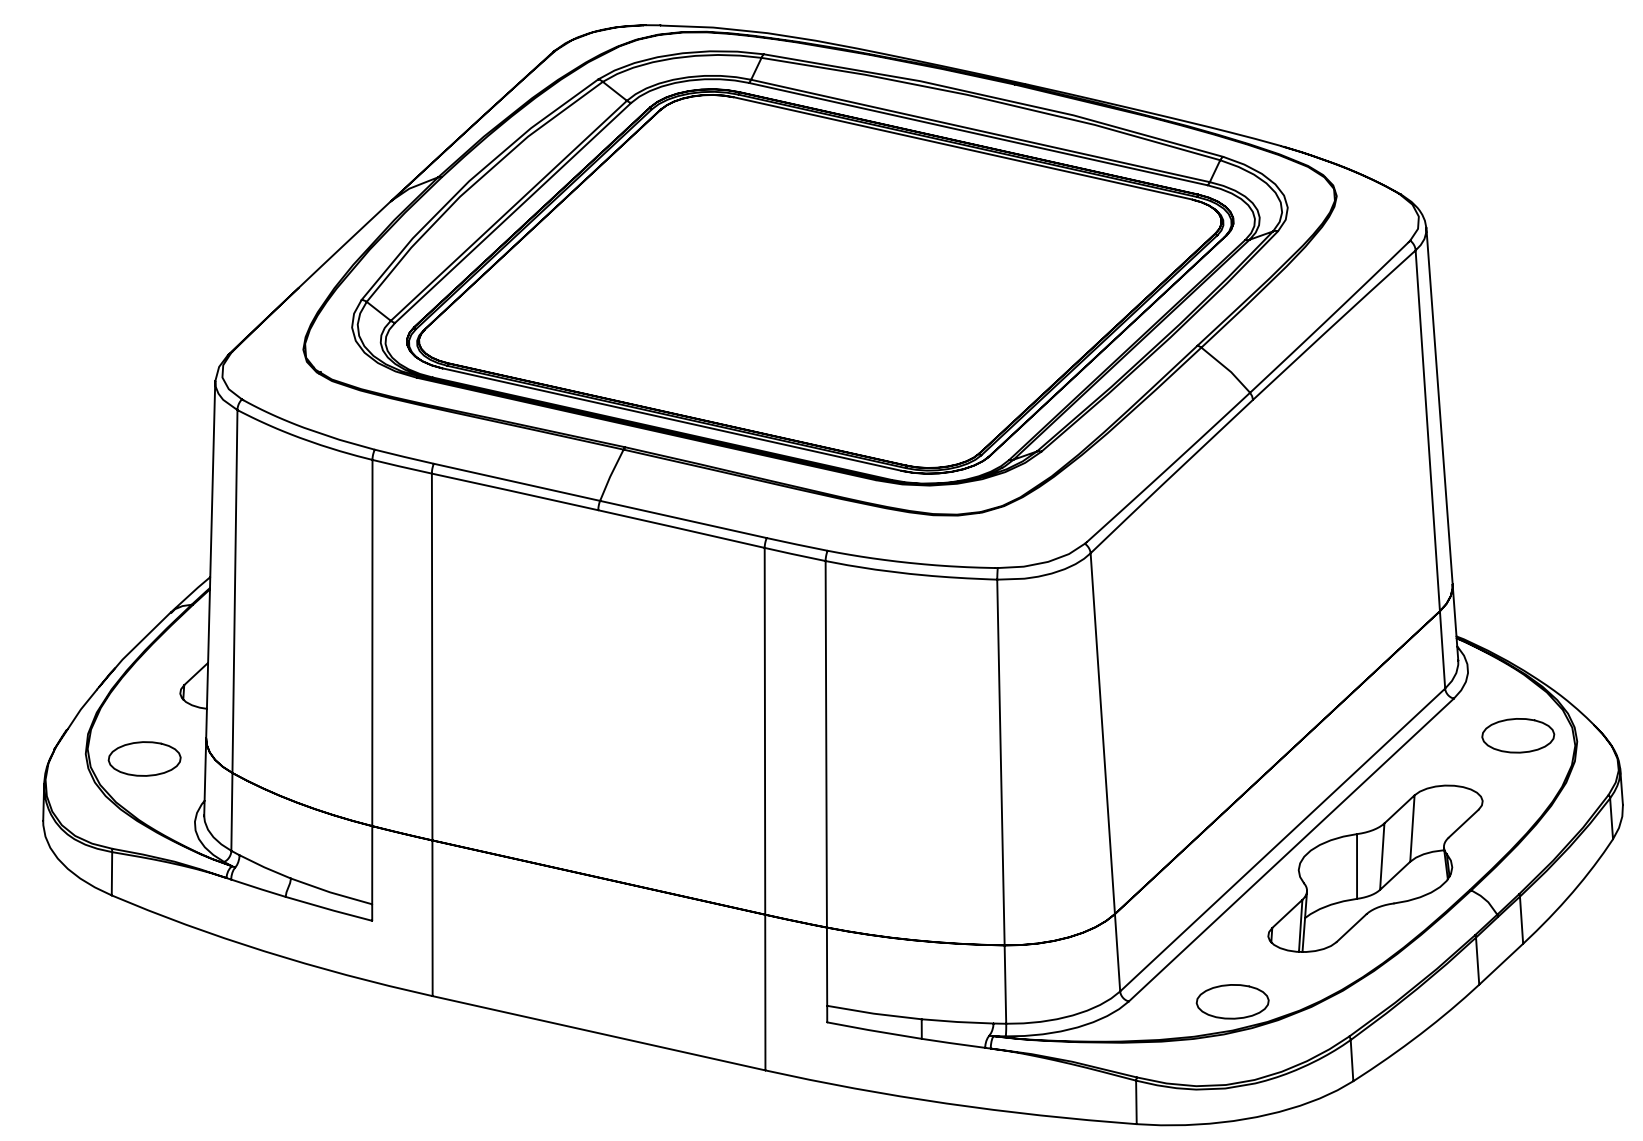

### NOTES:

1. MATERIAL:  
BODY & COVER - GRAY POLYCARBONATE (IMPACT-RESISTANT)
2. UL508 / NEMA TYPE 1, 2, 3, 3R, 3X, 3RX, 3D, 3SX, 4, 4X, 6, 6P, 12 & 13 WITH IP65, IP66, IP-67 & IP68 WITH RATING & UL-94 5VA
3. POURED CONTINUOUS GASKET (NOT INSTALLED)
4. SUPPLIED WITH BODY, COVER & 4 SCREWS
5. DIMENSIONS ARE INCH[MM]
6. OPTIONAL ACCESSORIES:  
ALUMINUM INTERNAL PANEL - HDX-76603