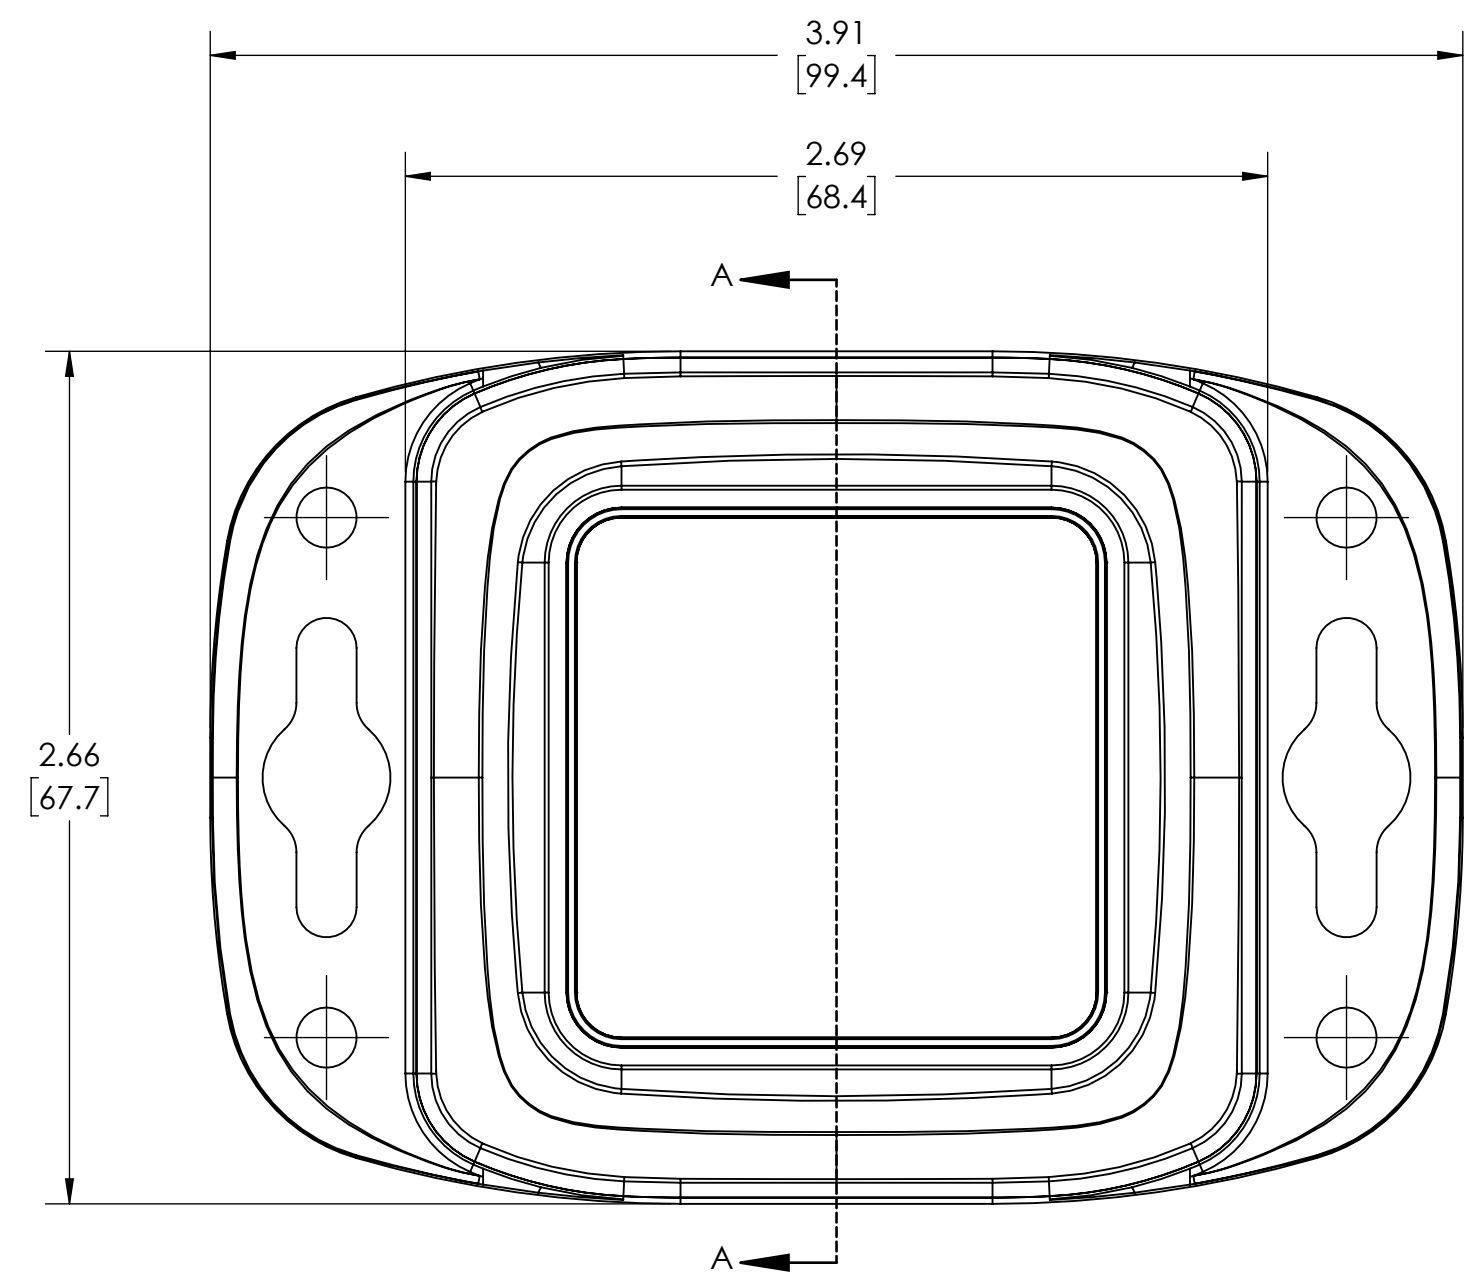

### NOTES:

1. MATERIAL:  
BODY & COVER - GRAY POLYCARBONATE (IMPACT-RESISTANT)
2. UL508 / NEMA TYPE 1, 2, 3, 3R, 3X, 3RX, 3D, 3SX, 4, 4X, 6, 6P, 12 & 13 WITH IP65, IP66, IP-67 & IP68 WITH RATING & UL-94 5VA
3. POURED CONTINUOUS GASKET (NOT INSTALLED)
4. SUPPLIED WITH BODY, COVER & 4 SCREWS
5. DIMENSIONS ARE INCH[MM]
6. OPTIONAL ACCESSORIES:  
ALUMINUM INTERNAL PANEL - HDX-76603