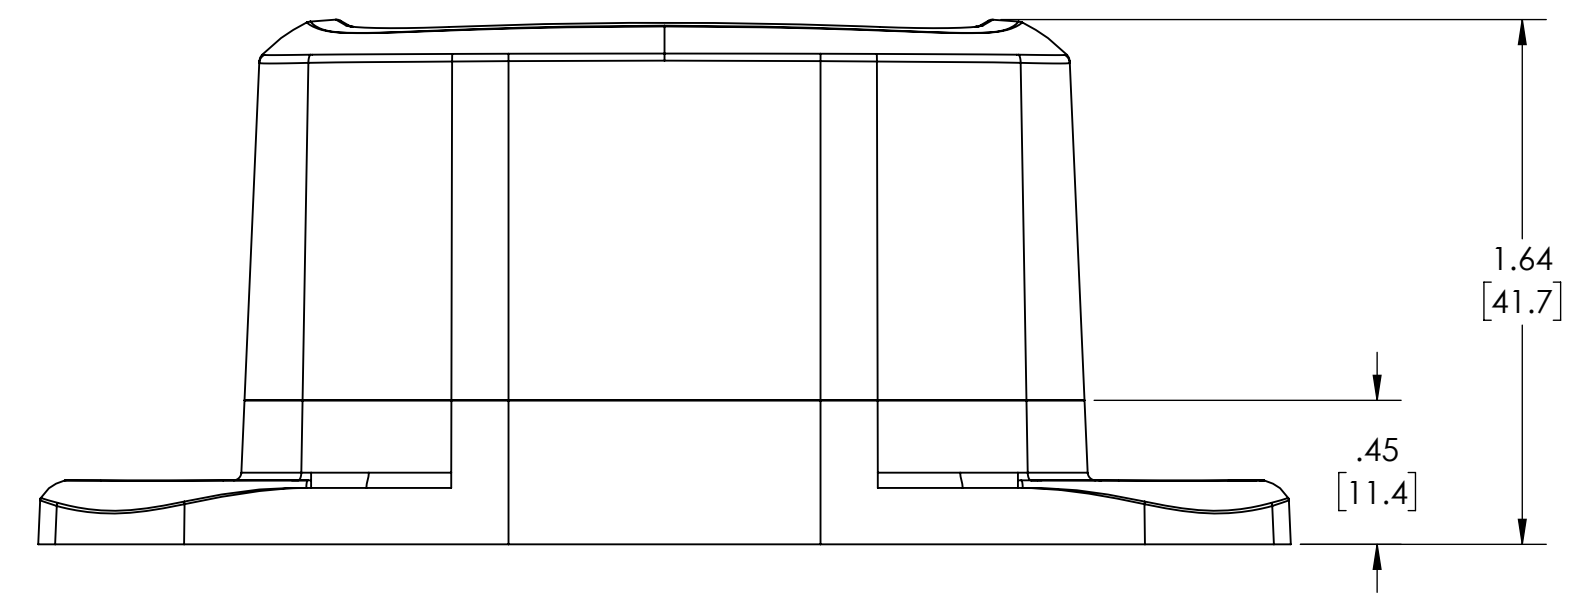

### NOTES:

1. MATERIAL:  
BODY & COVER - GRAY POLYCARBONATE (IMPACT-RESISTANT)
2. UL508 / NEMA TYPE 1, 2, 3, 3R, 3X, 3RX, 3D, 3SX, 4, 4X, 6, 6P, 12 & 13 WITH IP65, IP66, IP-67 & IP68 WITH RATING & UL-94 5VA
3. POURED CONTINUOUS GASKET (NOT INSTALLED)
4. SUPPLIED WITH BODY, COVER & 4 SCREWS
5. DIMENSIONS ARE INCH[MM]
6. OPTIONAL ACCESSORIES:  
ALUMINUM INTERNAL PANEL - HDX-76603