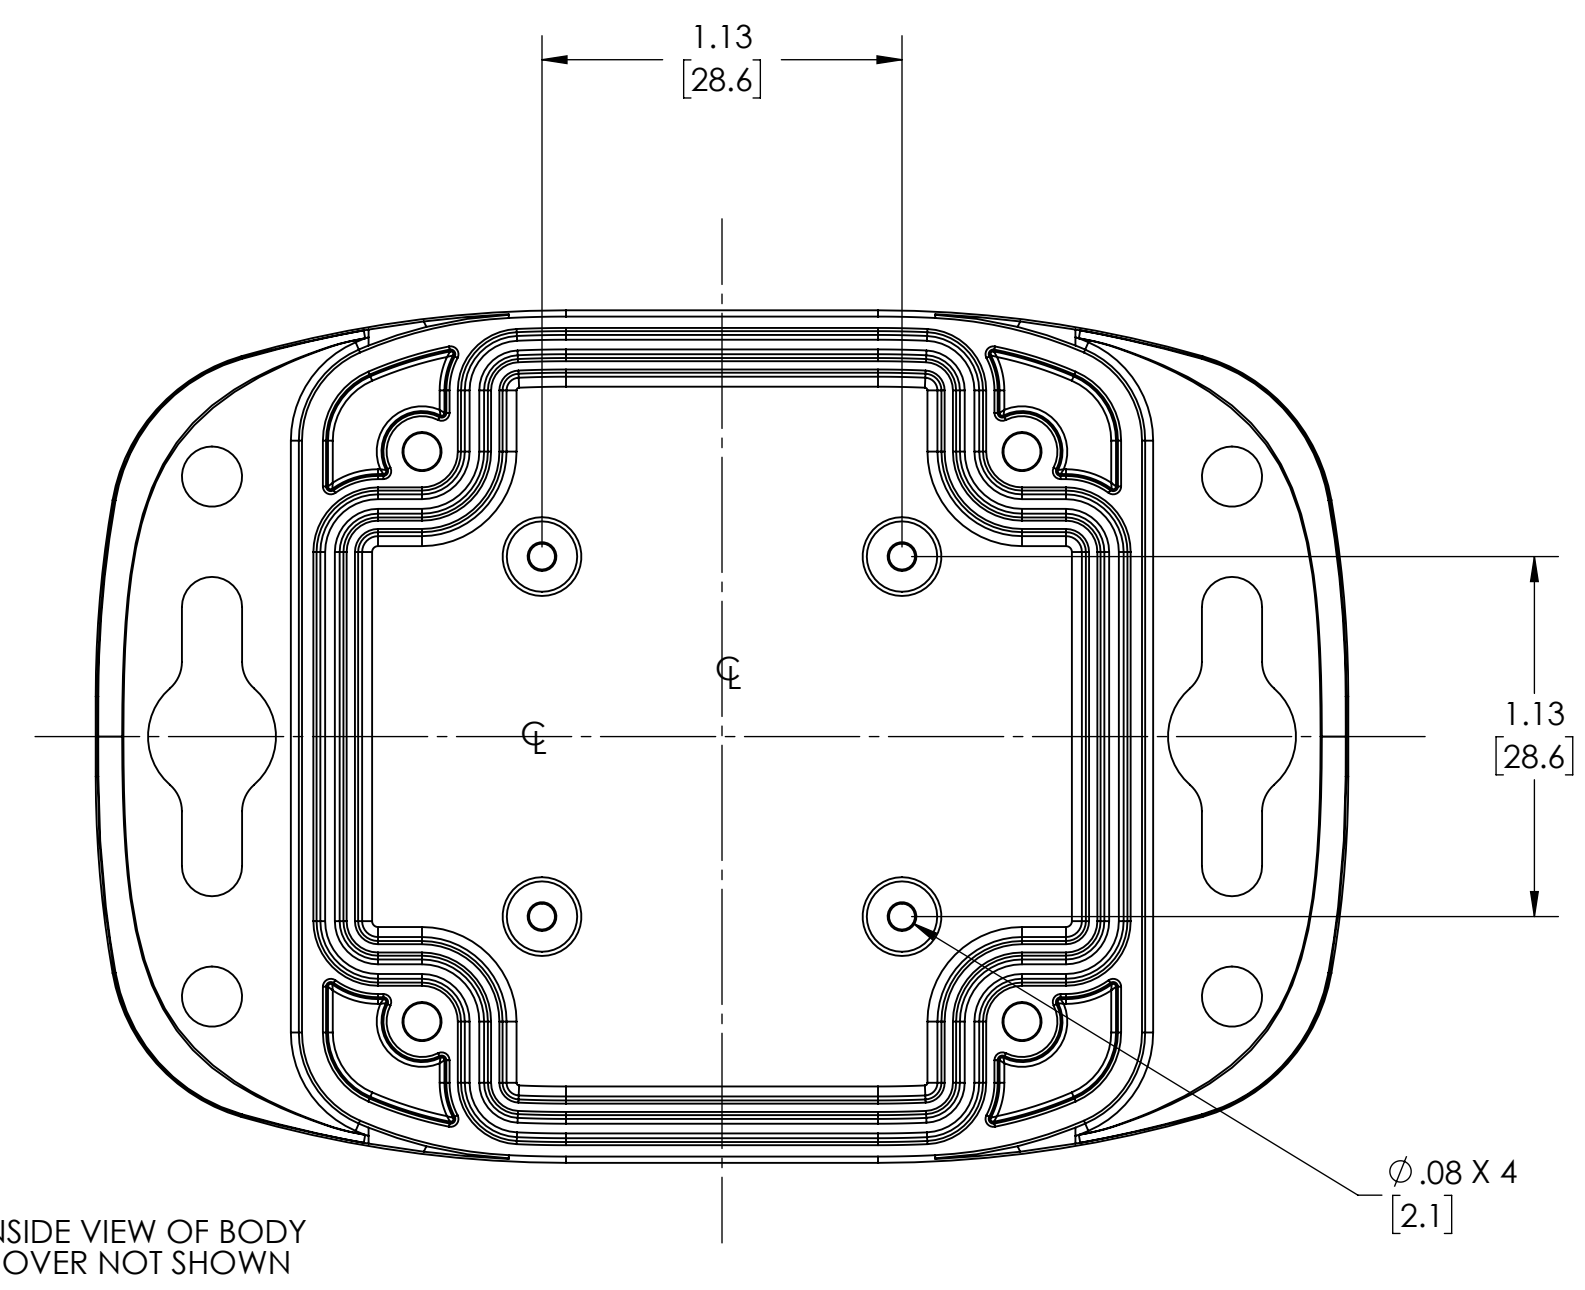

### NOTES:

1. MATERIAL:  
BODY & COVER - GRAY POLYCARBONATE (IMPACT-RESISTANT)
2. UL508 / NEMA TYPE 1, 2, 3, 3R, 3X, 3RX, 3D, 3SX, 4, 4X, 6, 6P, 12 & 13 WITH IP65, IP66, IP-67 & IP68 WITH RATING & UL-94 5VA
3. POURED CONTINUOUS GASKET (NOT INSTALLED)
4. SUPPLIED WITH BODY, COVER & 4 SCREWS
5. DIMENSIONS ARE INCH[MM]
6. OPTIONAL ACCESSORIES:  
ALUMINUM INTERNAL PANEL - HDX-76603