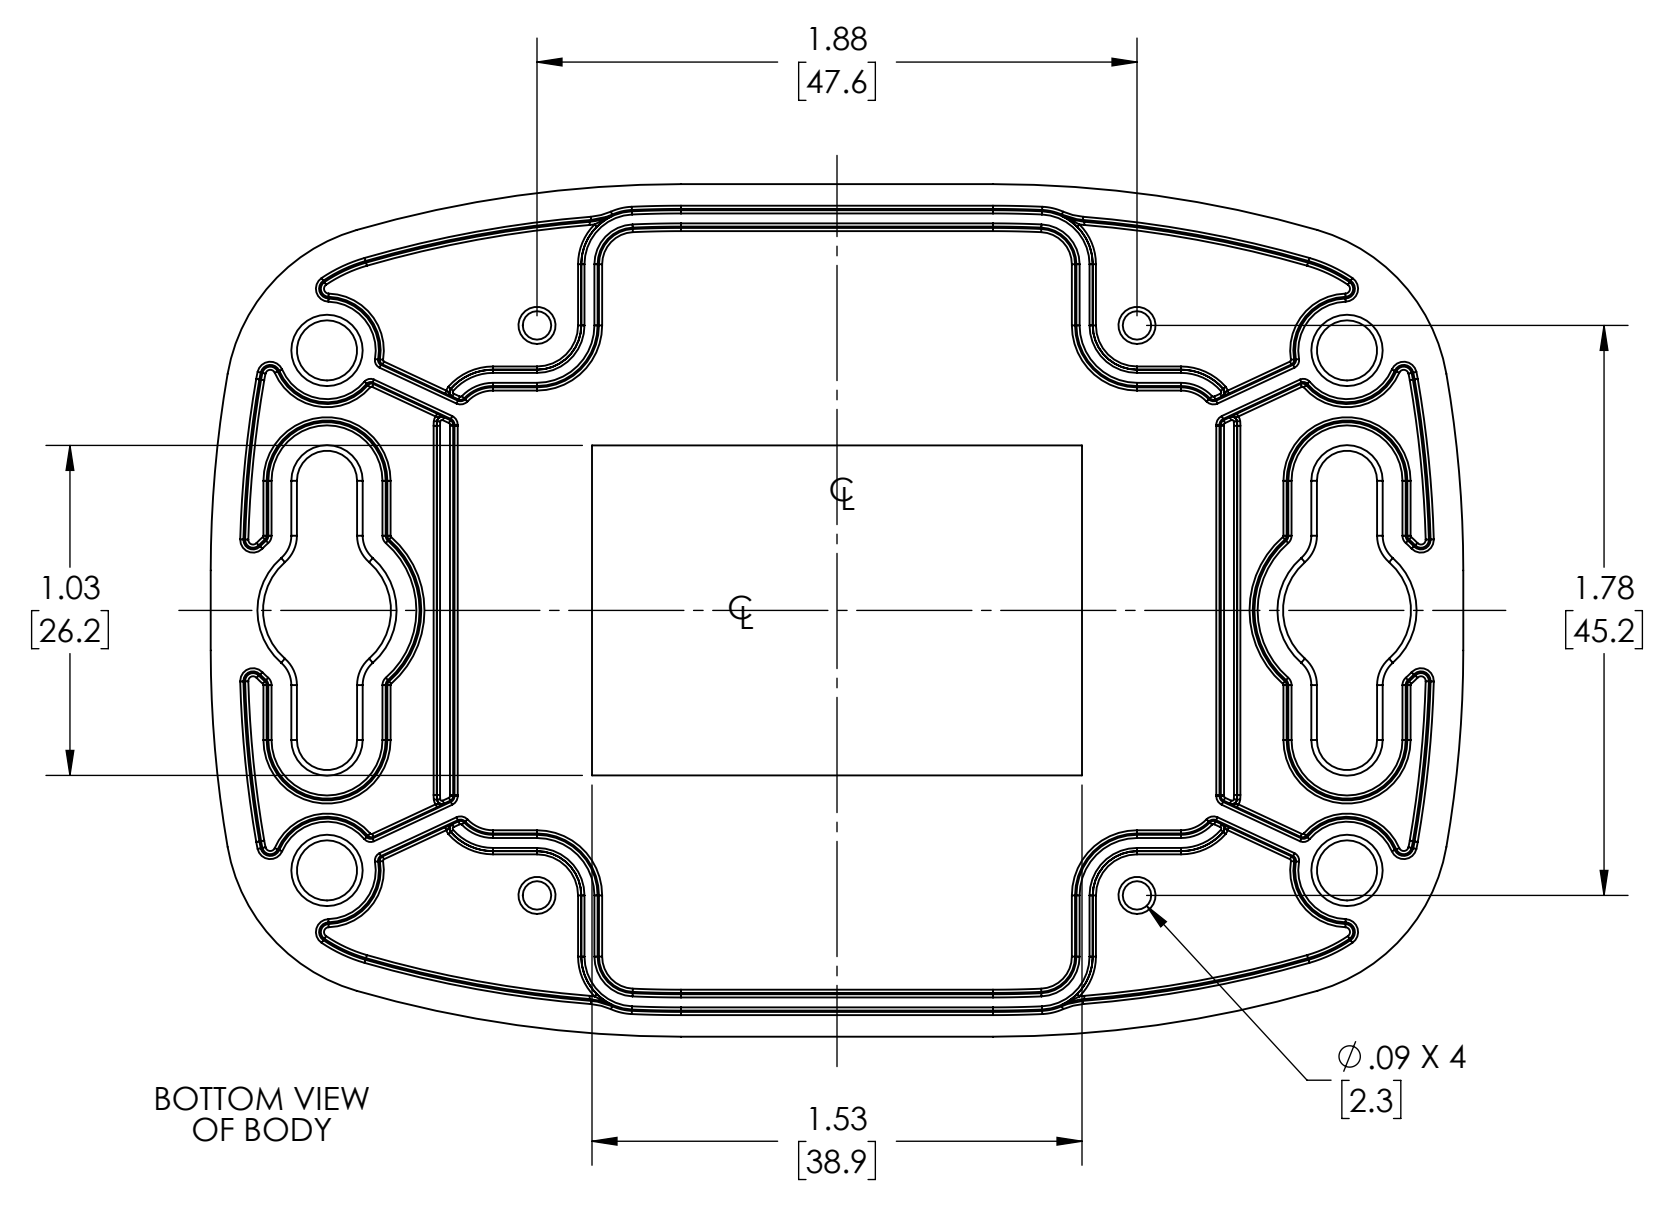

### NOTES:

1. MATERIAL:  
BODY & COVER - GRAY POLYCARBONATE (IMPACT-RESISTANT)
2. UL508 / NEMA TYPE 1, 2, 3, 3R, 3X, 3RX, 3D, 3SX, 4, 4X, 6, 6P, 12 & 13 WITH IP65, IP66, IP-67 & IP68 WITH RATING & UL-94 5VA
3. POURED CONTINUOUS GASKET (NOT INSTALLED)
4. SUPPLIED WITH BODY, COVER & 4 SCREWS
5. DIMENSIONS ARE INCH[MM]
6. OPTIONAL ACCESSORIES:  
ALUMINUM INTERNAL PANEL - HDX-76603