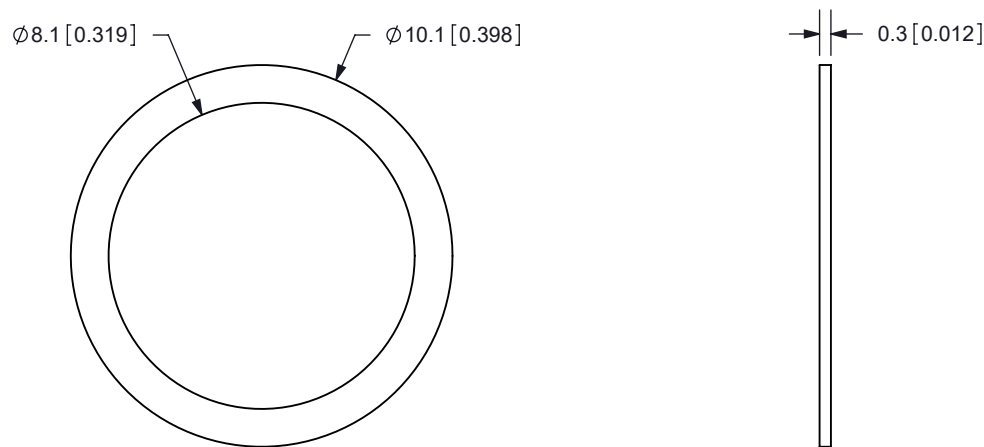

REV.	DESCRIPTION	DATE
A	NEW DRAWING	11/11/2009
B	CORRECTED THREAD SIZE	9/11/2015
C	BRAND UPDATE	1/6/2022

TOLERANCE:
±0.1 MM
UNLESS OTHERWISE
SPECIFIED

CUI DEVICES

6405 SW Rosewood St, Suite C
Lake Oswego, OR 97035
Phone: 877-323-3576

Website: www.cuidevices.com

TITLE: 5/16-32 NUT		REV: C
PART NO. PJ-005X-HDW		UNITS: MM
DRAWN BY: RDS	APPROVED BY:	SCALE: 5:1

PC FILE NAME:
PJ-005X-HDW

COPYRIGHT 2020 BY CUI DEVICES

	MATERIAL	PLATING	COLOR
NUT	Brass	Nickel	Silver
WASHER	Steel	Nickel	Silver