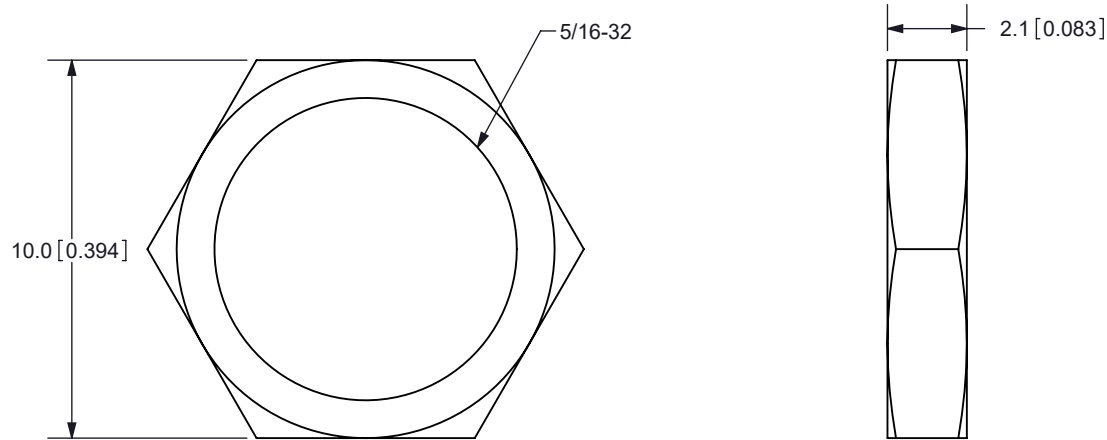

REV.	DESCRIPTION	DATE
A	NEW DRAWING	11/11/2009
B	CORRECTED THREAD SIZE	9/11/2015
C	BRAND UPDATE	1/6/2022

TOLERANCE:
±0.1 MM
UNLESS OTHERWISE
SPECIFIED

CUI DEVICES

6405 SW Rosewood St, Suite C
Lake Oswego, OR 97035
Phone: 877-323-3576

Website: www.cuidevices.com

TITLE: 5/16-32 NUT		REV: C
PART NO. PJ-005X-HDW		UNITS: MM
DRAWN BY: RDS	APPROVED BY:	SCALE: 5:1

PC FILE NAME:
PJ-005X-HDW

COPYRIGHT 2020 BY CUI DEVICES

	MATERIAL	PLATING	COLOR
NUT	Brass	Nickel	Silver
WASHER	Steel	Nickel	Silver