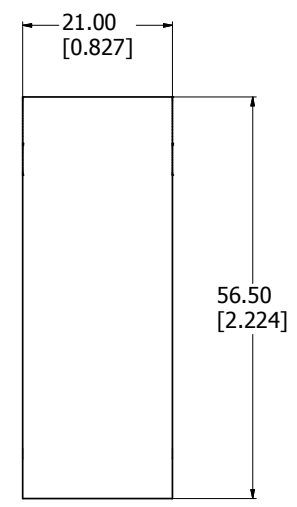

SIDE VIEW OPEN

SIDE VIEW CLOSED

ISO VIEW

FRONT VIEW

FOOT CUT OUT

<b>1427X</b>
Foot Base - White ABS Plastic
Leg - White ABS Plastic
<b>**note feet sold in pairs</b>