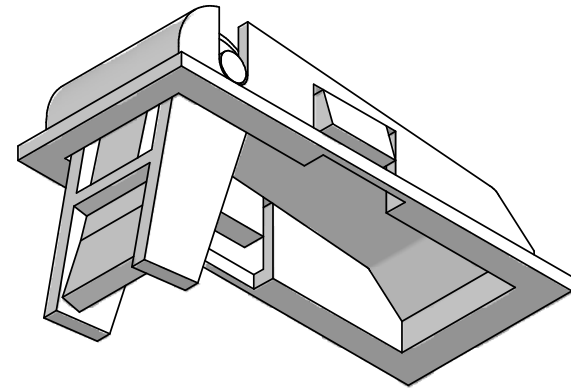

SIDE VIEW OPEN

SIDE VIEW CLOSED

ISO VIEW

FRONT VIEW

FOOT CUT OUT

<b>1427X</b>
Foot Base - White ABS Plastic
Leg - White ABS Plastic
<b>**note feet sold in pairs</b>