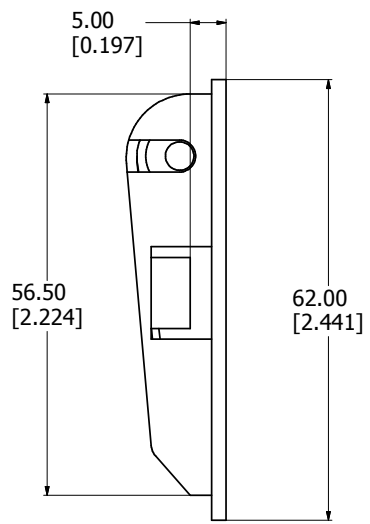

SIDE VIEW OPEN

SIDE VIEW CLOSED

ISO VIEW

FRONT VIEW

FOOT CUT OUT

<b>1427X</b>
Foot Base - White ABS Plastic
Leg - White ABS Plastic
<b>**note feet sold in pairs</b>