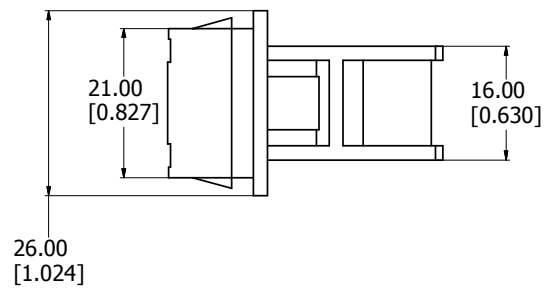

SIDE VIEW OPEN

SIDE VIEW CLOSED

ISO VIEW

FRONT VIEW

FOOT CUT OUT

<b>1427X</b>
Foot Base - White ABS Plastic
Leg - White ABS Plastic
<b>**note feet sold in pairs</b>