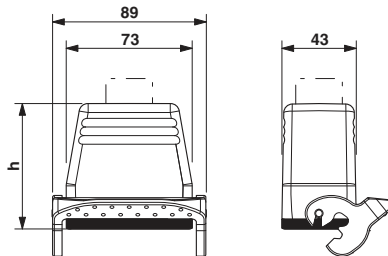

#### Dimensions

Height	73 mm
Width	43 mm
Length	73 mm

### Multiple screw connection

Cable gland - HC-M-KV-M25(1X10/1X11) - 1580228

Special cable screw connection M25, brass nickel-plated, grommet with 10 mm and 11 mm holes

---

## Drawings

Dimensioned drawing

---

© Phoenix Contact 2013 - all rights reserved  
<http://www.phoenixcontact.com>