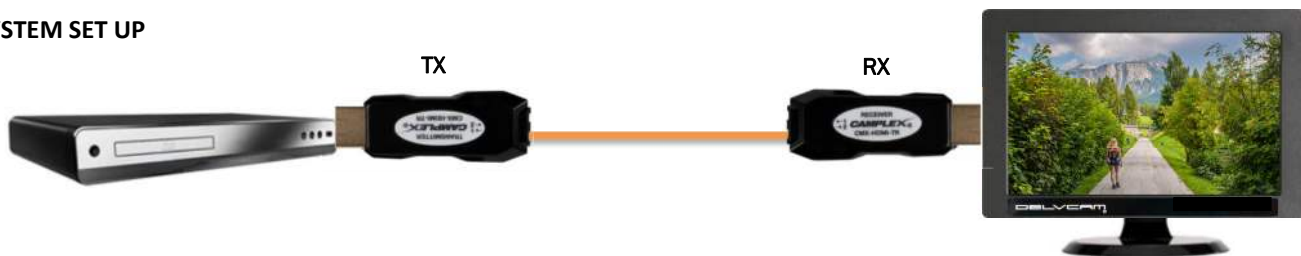

CAMPLEX®

BROADCAST FIBER OPTIC SOLUTIONS

Complex CMX-HDMI-TR 4K HDMI Micro Extender

INCLUDES

- Two 5DC/1A Power Supplies
- One HDMI Transmitter
- One HDMI Receiver

CMX-HDMI-TR TRANSMITTER

- 1 HDMI Input—Connect to Source
- 2 USB—Connect Power Adapter
- 3 LC Fiber Connection

CMX-HDMI-TR RECEIVER

- 1 HDMI Output—Connect to Display
- 2 USB—Connect Power Adapter
- 3 LC Fiber Connection

SYSTEM SET UP

SPECIFICATIONS

Compliance	HDMI 3D, HDCP 1.4
Transmission Distance	984 Feet Multimode
Color Depth	48bit
Max Resolution	4K x 2K@30Hz
Supports	4Kx2K and HMDI 3D
Dimensions	2.6 x 0.94 x 0.43 in
Weight	0.64 lb