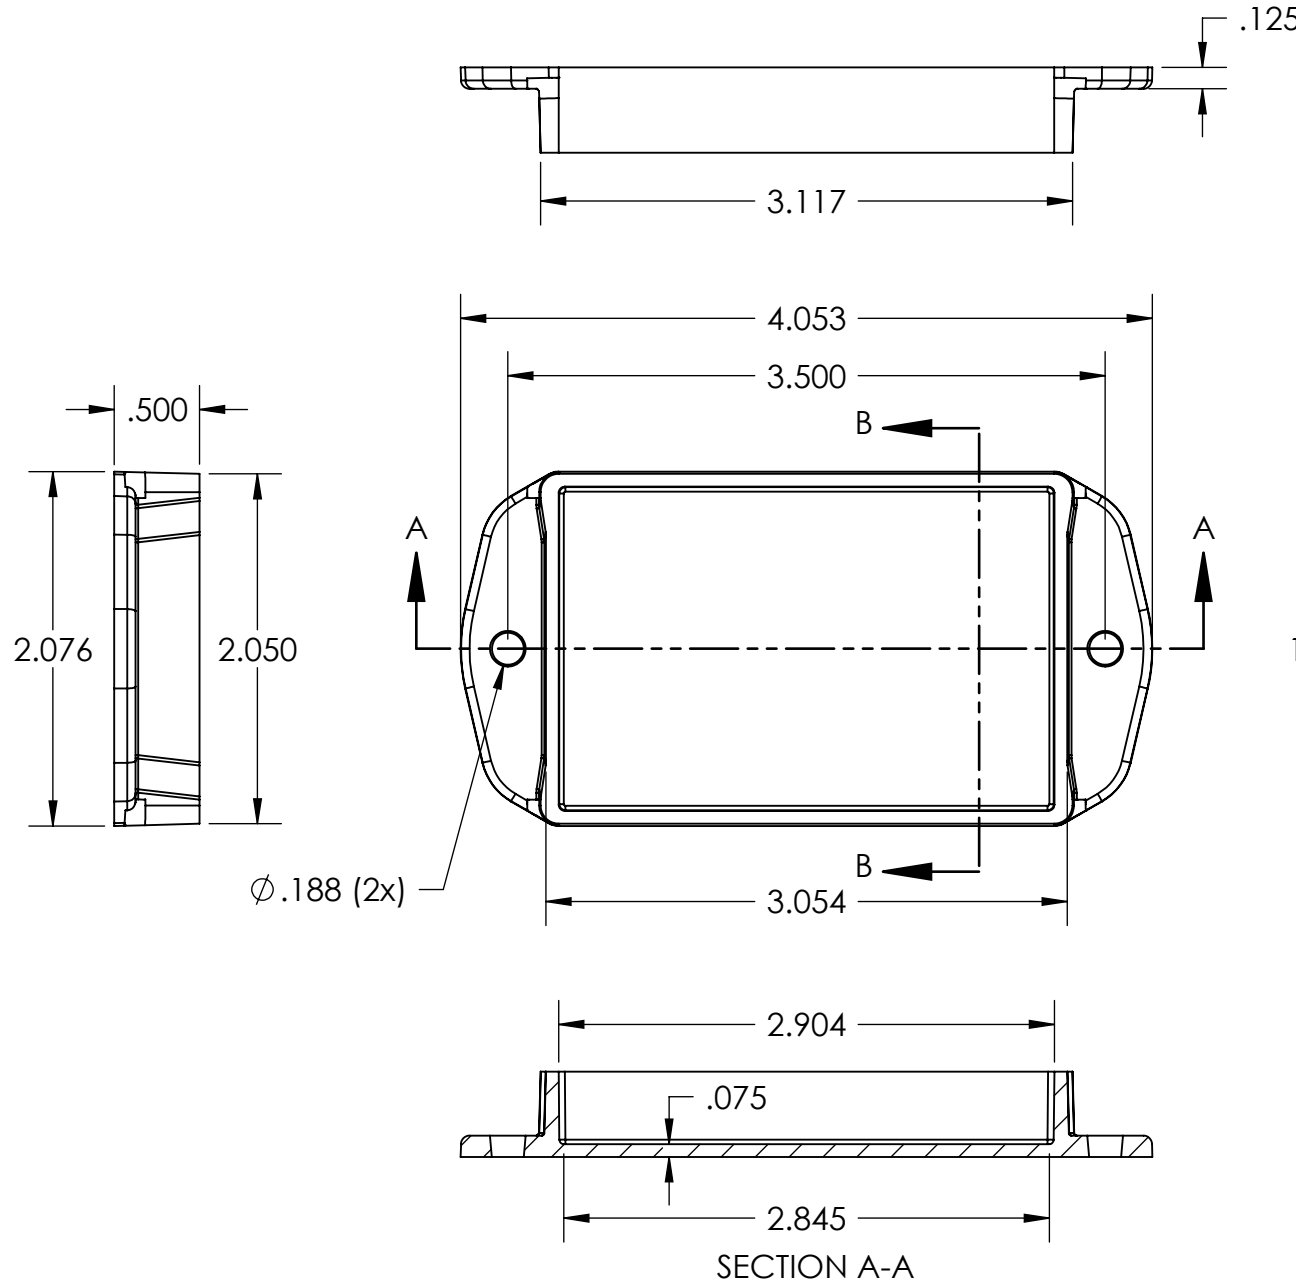

PART
NAME

POTTING BOX

PART
No.

PB-1553-BF

REV.
DATE

1-25-11

MATERIAL: ABS UL94V-0
COLOR: BLACK
FINISH: TEXTURED OUTSIDE

INSIDE DRAFT: $.5^\circ \pm .5^\circ$
OUTSIDE DRAFT: $1.5^\circ \pm .5^\circ$

ALL DIMENSIONS TOLERANCE: $\pm .015$

SHIPPED IN PACKAGES OF TEN (10)

SECTION B-B

SECTION A-A

OPTIONAL COVER PART NO.: PBC-1559-C
(COVER REDUCES INSIDE CLEAR HEIGHT BY .055")