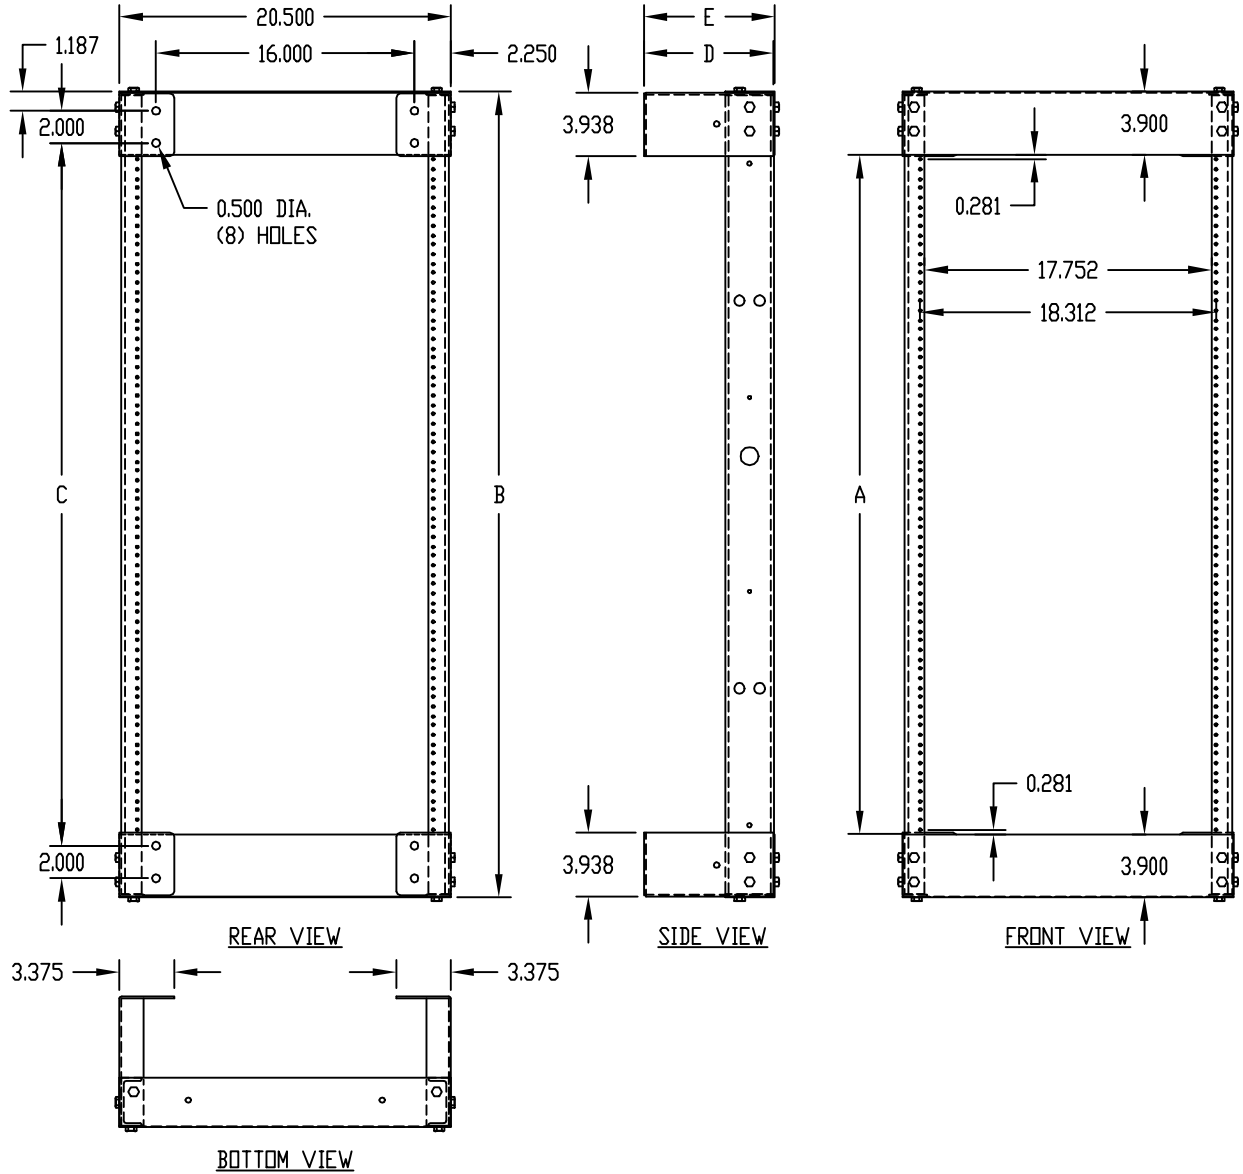

PART NAME

WALL MOUNT RELAY RACK

PART No.

WRR-2242 & WRR-2243 & WRR-2244

LOAD RATING: 400 LBS. MAX.

UNITS ARE SHIPPED UNASSEMBLED

UPRIGHTS ARE TAPPED #12-24 ON E.I.A.
UNIVERSAL SPACING (FRONT & REAR)

MATERIAL:

UPRIGHTS _____ ALUMINUM EXTRUSION
MOUNTING BRACKETS: _____ 12 GA. STEEL
HORIZONTAL ANGLES _____ 16 GA. STEEL

FINISH:

UPRIGHTS _____ NATURAL
HORIZONTAL ANGLES &
MOUNTING BRACKETS _____ METALLIC GRAY

PART No.	A	B	C	D	E
WRR-2242	42.000	49.863	43.489	8.000	8.094
WRR-2243	42.000	49.863	43.489	12.000	12.094
WRR-2244	42.000	49.863	43.489	18.000	18.094