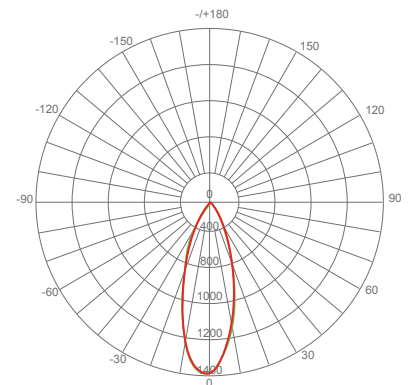

Product Photometric Data

Euri Lighting | A Division of ITRONIX Inc.