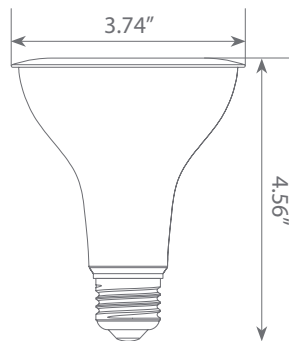

## Specifications

Input Power	Input Voltage	Lumen Output	Beam Angle	Center Beam	CCT
11 W	120V	850 lm	40°	N/A	4000 K
CRI	Luminous Efficacy	Power Factor	Input Current	Base/Cap	Lamp Lifespan
80	77.3 lm/W	0.7	0.13 A	E26	25,000 Hrs.

### Product Dimensions