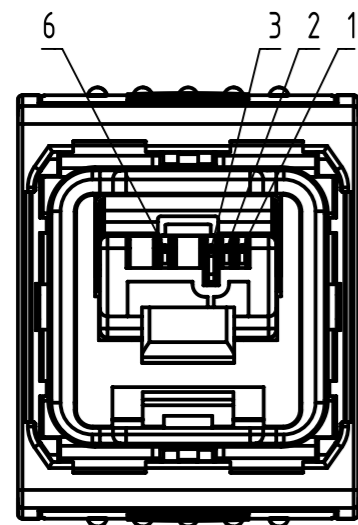

Connector Location A

Connector Location B

X  
male

Y  
male

Loading Plan

- Protection level: IP65/67
- Temperature range: -40°C ... +70°C

	All rights reserved Department HCS - RO	Created by STOCHECIC Stocheici	Inspected by COSTEA Costea	Standardisation MUNTEANV Muntean	Date 2019-09-04	State Final Release	Doc-Key / ECM-Nr. 100155397/UGD/006/C 500000157673 Rev. C Page 1/3
	HARTING Customised Solutions D-32339 Espelkamp	Title RJ Industrial Cable Assembly		Type TB	Number 09475656XXX		
All Dimensions in mm		Tech. Character.		Free size tol.		According to production drawing	

	1	2	3	4	5	6	7	8
A								
B								
C								
D	110	094.75656182	HARTING PROFINET Type C, Torsional Stress Cable, 4xAWG 22/19, PUR, Cat. 5, green	100				
	109	094.75656181		90				
	108	094.75656180		80				
	107	094.75656179		70				
	106	094.75656178		60				
	105	094.75656177		50				
	104	094.75656176		40				
	103	094.75656175		30				
	102	094.75656174		20				
	101	094.75656173		15				
	100	094.75656172		10				
E	99	094.75656171		9				
	98	094.75656170		8				
	97	094.75656169		7				
	96	094.75656168		6				
	95	094.75656167		5				
	94	094.75656166		4				
	93	094.75656165		3				
	92	094.75656164		2				
	91	094.75656163		1.5				
	90	094.75656162	1					
F	89	094.75656161	0.5					
	<b>Cont. no.</b>	<b>Part no.</b>	<b>Type of cable</b>	<b>Dim. a[m]</b>				
	1	2	3	4	5	6	7	8