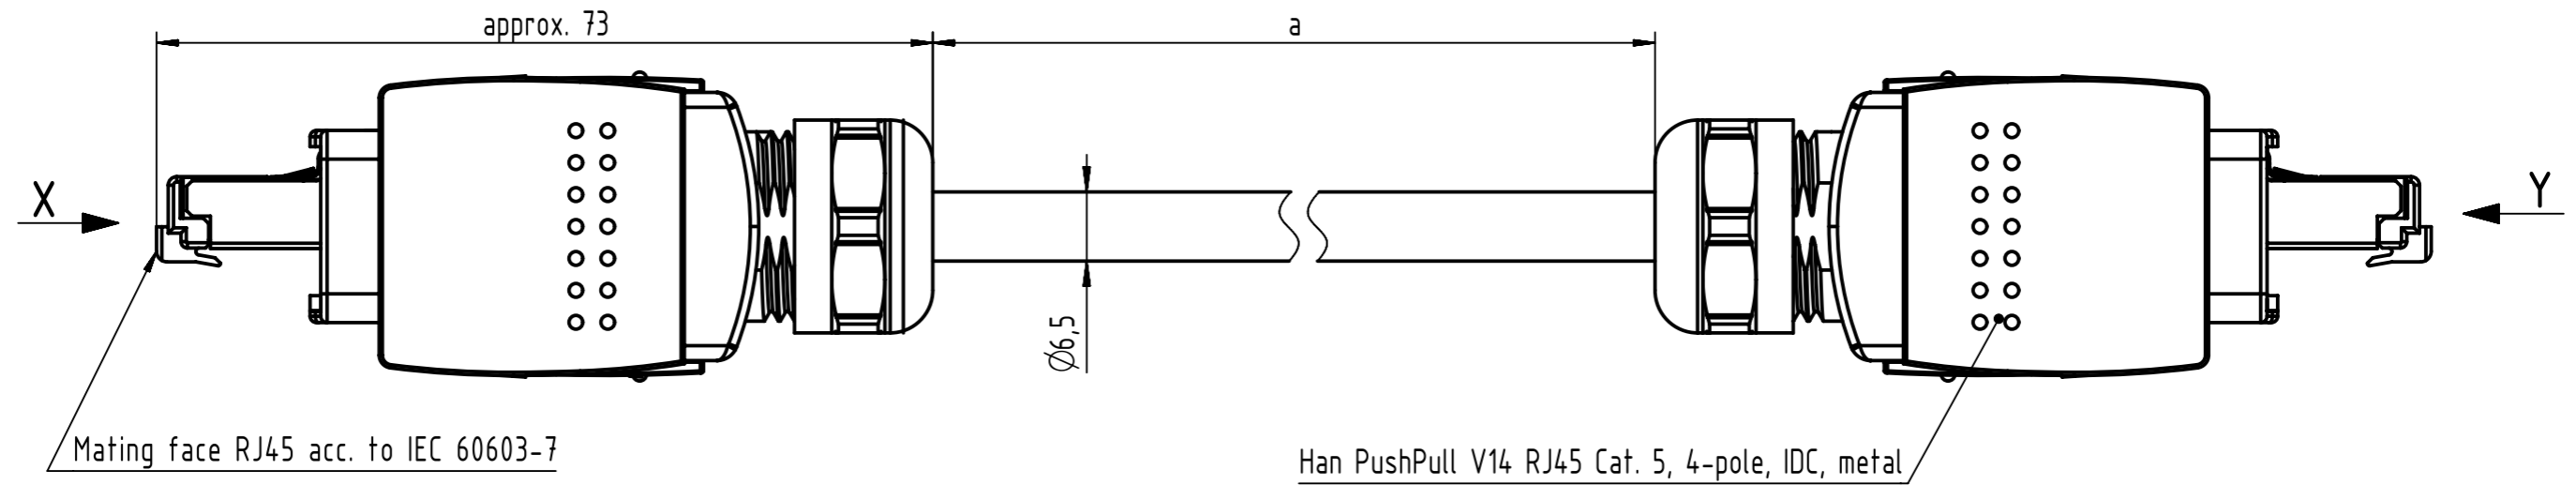

Connector Location A

Connector Location B

X  
male

Y  
male

Loading Plan

- Protection level: IP65/67
- Temperature range: -40°C ... +70°C

	All rights reserved Department HCS - RO	Created by STOCHECIC Stocheici	Inspected by COSTEA Costea	Standardisation MUNTEANV Muntean	Date 2019-09-04	State Final Release	Doc-Key / ECM-Nr. 100155397/UGD/006/C 500000157673 Rev. C Page 1/3
	HARTING Customised Solutions D-32339 Espelkamp	Title RJ Industrial Cable Assembly		Type TB	Number 09475656XXX		
All Dimensions in mm		Tech. Character.		Free size tol.		According to production drawing	

	1	2	3	4	5	6	7	8
A								
B								
C								
D	110	094.75656182	HARTING PROFINET Type C, Torsional Stress Cable, 4xAWG 22/19, PUR, Cat. 5, green	100				
	109	094.75656181		90				
	108	094.75656180		80				
	107	094.75656179		70				
	106	094.75656178		60				
	105	094.75656177		50				
	104	094.75656176		40				
	103	094.75656175		30				
	102	094.75656174		20				
	101	094.75656173		15				
	100	094.75656172		10				
E	99	094.75656171		9				
	98	094.75656170		8				
	97	094.75656169		7				
	96	094.75656168		6				
	95	094.75656167		5				
	94	094.75656166		4				
	93	094.75656165		3				
	92	094.75656164		2				
	91	094.75656163		1.5				
	90	094.75656162	1					
F	89	094.75656161	0.5					
	<b>Cont. no.</b>	<b>Part no.</b>	<b>Type of cable</b>	<b>Dim. a[m]</b>				
	1	2	3	4	5	6	7	8

	All rights reserved Department HCS - RO	Created by STOCHECIC Stochechi	Inspected by COSTEA Costea	Standardisation MUNTEANV Muntean	Date 2019-09-04	State Final Release	Doc-Key / ECM-Nr. 100155397/UGD/006/C 500000157673
HARTING Customised Solutions D-32339 Espelkamp		Title RJ Industrial Cable Assembly		Type TB	Number 094.75656XXX		Rev. <b>C</b> Page 3/3