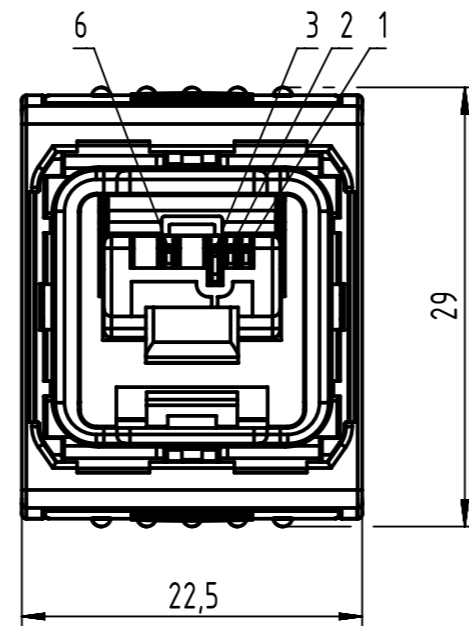

Connector Location A

Connector Location B

X  
male

Y  
male

Loading Plan

- Protection level: IP65/67
- Temperature range: -40°C ... +70°C

	All rights reserved Department HCS - RO	Created by STOCHECIC Stocheici	Inspected by COSTEA Costea	Standardisation MUNTEANV Muntean	Date 2019-09-04	State Final Release	Doc-Key / ECM-Nr. 100155397/UGD/006/C 500000157673 Rev. C Page 1/3
	HARTING Customised Solutions D-32339 Espelkamp	Title RJ Industrial Cable Assembly		Type TB	Number 09475656XXX		
All Dimensions in mm		Tech. Character.		Free size tol.		According to production drawing	

	1	2	3	4	5	6	7	8
A								
B								
C								
D	110	094.75656182	HARTING PROFINET Type C, Torsional Stress Cable, 4xAWG 22/19, PUR, Cat. 5, green	100				
	109	094.75656181		90				
	108	094.75656180		80				
	107	094.75656179		70				
	106	094.75656178		60				
	105	094.75656177		50				
	104	094.75656176		40				
	103	094.75656175		30				
	102	094.75656174		20				
	101	094.75656173		15				
	100	094.75656172		10				
E	99	094.75656171		9				
	98	094.75656170		8				
	97	094.75656169		7				
	96	094.75656168		6				
	95	094.75656167		5				
	94	094.75656166		4				
	93	094.75656165		3				
	92	094.75656164		2				
	91	094.75656163		1.5				
	90	094.75656162	1					
F	89	094.75656161	0.5					
	<b>Cont. no.</b>	<b>Part no.</b>	<b>Type of cable</b>	<b>Dim. a[m]</b>				
	1	2	3	4	5	6	7	8