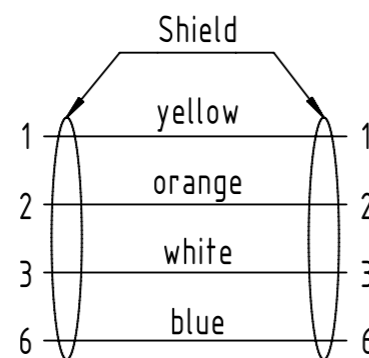

Connector Location A

Connector Location B

X  
male

Y  
male

Loading Plan

- Protection level: IP65/67
- Temperature range: -40°C ... +70°C

	All rights reserved Department HCS - RO	Created by STOCHECIC Stocheici	Inspected by COSTEA Costea	Standardisation MUNTEANV Muntean	Date 2019-09-04	State Final Release	Doc-Key / ECM-Nr. 100155397/UGD/006/C 500000157673 Rev. C Page 1/3
	HARTING Customised Solutions D-32339 Espelkamp	Title RJ Industrial Cable Assembly		Type TB	Number 09475656XXX		
All Dimensions in mm		Tech. Character.		Free size tol.		According to production drawing	

	1	2	3	4	5	6	7	8
A								
B								
C								
D	110	094.75656182	HARTING PROFINET Type C, Torsional Stress Cable, 4xAWG 22/19, PUR, Cat. 5, green	100				
	109	094.75656181		90				
	108	094.75656180		80				
	107	094.75656179		70				
	106	094.75656178		60				
	105	094.75656177		50				
	104	094.75656176		40				
	103	094.75656175		30				
	102	094.75656174		20				
	101	094.75656173		15				
	100	094.75656172		10				
E	99	094.75656171		9				
	98	094.75656170		8				
	97	094.75656169		7				
	96	094.75656168		6				
	95	094.75656167		5				
	94	094.75656166		4				
	93	094.75656165		3				
	92	094.75656164		2				
	91	094.75656163		1.5				
	90	094.75656162	1					
F	89	094.75656161	0.5					
	<b>Cont. no.</b>	<b>Part no.</b>	<b>Type of cable</b>	<b>Dim. a[m]</b>				
	1	2	3	4	5	6	7	8