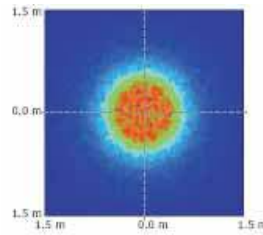

Dialight Corporation

1501 Route 34 South • Farmingdale, NJ 07727 USA
Tel: (1) 732-919-3119 • Fax: (1) 732-751-5778 • www.dialight.com

MDEXLUMADBOGD_C

MECHANICAL DIMENSIONS

PHOTOMETRIC DATA

Dialight reserves the right to make changes at any time in order to supply the best product possible.