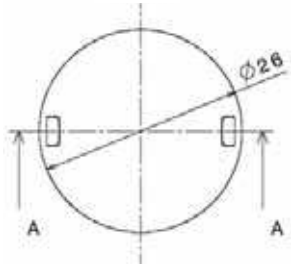

Dialight Corporation

1501 Route 34 South • Farmingdale, NJ 07727 USA
Tel: (1) 732-919-3119 • Fax: (1) 732-751-5778 • www.dialight.com

MDEXLUMADBOGD_C

MECHANICAL DIMENSIONS

PHOTOMETRIC DATA

Dialight reserves the right to make changes at any time in order to supply the best product possible.