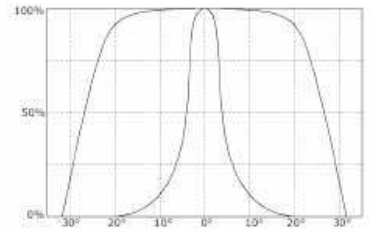

Dialight Corporation

1501 Route 34 South • Farmingdale, NJ 07727 USA
Tel: (1) 732-919-3119 • Fax: (1) 732-751-5778 • www.dialight.com

MDEXLUMADBOGD_C

MECHANICAL DIMENSIONS

PHOTOMETRIC DATA

Dialight reserves the right to make changes at any time in order to supply the best product possible.