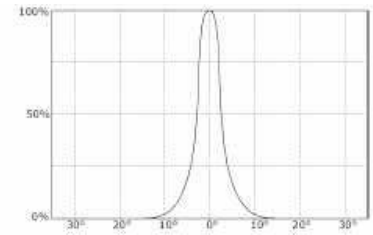

Dialight Corporation

1501 Route 34 South • Farmingdale, NJ 07727 USA
Tel: (1) 732-919-3119 • Fax: (1) 732-751-5778 • www.dialight.com

MDEXLUMADBOGD_C

MECHANICAL DIMENSIONS

PHOTOMETRIC DATA

Dialight reserves the right to make changes at any time in order to supply the best product possible.