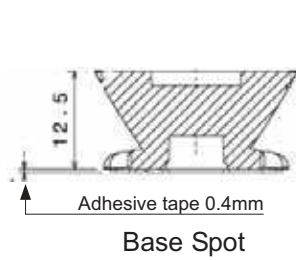

Dialight Corporation

1501 Route 34 South • Farmingdale, NJ 07727 USA
Tel: (1) 732-919-3119 • Fax: (1) 732-751-5778 • www.dialight.com

MDEXLUMADBOGD_C

MECHANICAL DIMENSIONS

PHOTOMETRIC DATA

Dialight reserves the right to make changes at any time in order to supply the best product possible.