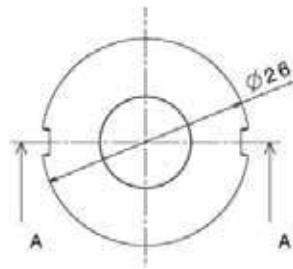

Dialight Corporation

1501 Route 34 South • Farmingdale, NJ 07727 USA
Tel: (1) 732-919-3119 • Fax: (1) 732-751-5778 • www.dialight.com

MDEXLUMADBOGD_C

MECHANICAL DIMENSIONS

PHOTOMETRIC DATA

Dialight reserves the right to make changes at any time in order to supply the best product possible.