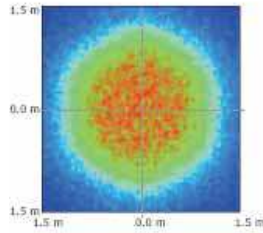

Dialight Corporation

1501 Route 34 South • Farmingdale, NJ 07727 USA
Tel: (1) 732-919-3119 • Fax: (1) 732-751-5778 • www.dialight.com

MDEXLUMADBOGD_C

MECHANICAL DIMENSIONS

PHOTOMETRIC DATA

Dialight reserves the right to make changes at any time in order to supply the best product possible.