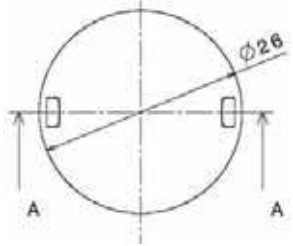

Dialight Corporation

1501 Route 34 South • Farmingdale, NJ 07727 USA
Tel: (1) 732-919-3119 • Fax: (1) 732-751-5778 • www.dialight.com

MDEXLUMADBOGD_C

MECHANICAL DIMENSIONS

PHOTOMETRIC DATA

Dialight reserves the right to make changes at any time in order to supply the best product possible.