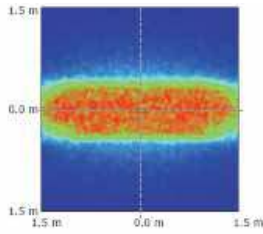

Dialight Corporation

1501 Route 34 South • Farmingdale, NJ 07727 USA
Tel: (1) 732-919-3119 • Fax: (1) 732-751-5778 • www.dialight.com

MDEXLUMADBOGD_C

MECHANICAL DIMENSIONS

PHOTOMETRIC DATA

Dialight reserves the right to make changes at any time in order to supply the best product possible.