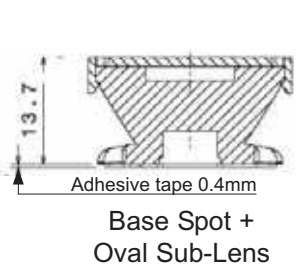

Dialight Corporation

1501 Route 34 South • Farmingdale, NJ 07727 USA
Tel: (1) 732-919-3119 • Fax: (1) 732-751-5778 • www.dialight.com

MDEXLUMADBOGD_C

MECHANICAL DIMENSIONS

PHOTOMETRIC DATA

Dialight reserves the right to make changes at any time in order to supply the best product possible.