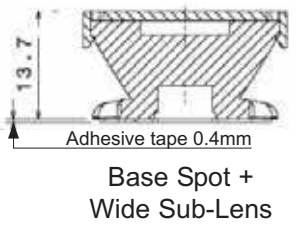

Dialight Corporation

1501 Route 34 South • Farmingdale, NJ 07727 USA
Tel: (1) 732-919-3119 • Fax: (1) 732-751-5778 • www.dialight.com

MDEXLUMADBOGD_C

MECHANICAL DIMENSIONS

PHOTOMETRIC DATA

Dialight reserves the right to make changes at any time in order to supply the best product possible.