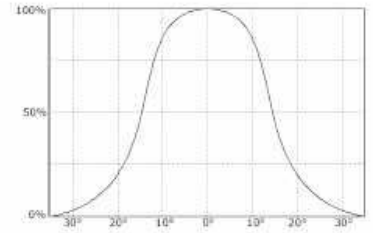

Dialight Corporation

1501 Route 34 South • Farmingdale, NJ 07727 USA
Tel: (1) 732-919-3119 • Fax: (1) 732-751-5778 • www.dialight.com

MDEXLUMADBOGD_C

MECHANICAL DIMENSIONS

PHOTOMETRIC DATA

Dialight reserves the right to make changes at any time in order to supply the best product possible.