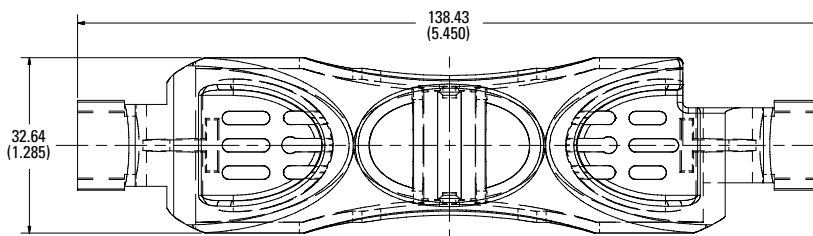

Web Resources

Downloadable CAD drawings, dimensions and other technical information, visit Littelfuse.com/fuseblocks

Ordering Information

UL CLASS	FUSE BLOCK BASE PART NUMBER*	VOLTAGE	AMPERAGE	COVER ORDERING NUMBER
Class H/R	LFH25030 / LFR25030	250	30	LFH25030FBC
Class H/R	LFH25060 / LFR25030	250	60	LFH25060FBC
Class H/R	LFH25100 / LFR25100	250	100	LFH25100FBC
Class H/R	LFH60030 / LFR60030	600	30	LFH60030FBC
Class H/R	LFH60060 / LFR60060	600	60	LFH60060FBC
Class H/R	LFH60100 / LFR60100	600	100	LFH60100FBC
Class J	LFJ60030	600	30	LFJ60030FBC
Class J	LFJ60060	600	60	LFJ60060FBC
Class J	LFJ60100	600	100	LFJ60100FBC†
Class T	LFT30030	300	30	LFT30030FBC
Class T	LFT30060	300	60	LFT30060FBC
Class T	LFT30100	300	100	LFT30100FBC
Class T	LFT60030	600	30	LFT60030FBC
Class T	LFT60060	600	60	LFT60060FBC
Class T	LFT60100	600	100	LT60100FBC
Class T	LFT60200	600	200	LT60200FBC
Class T	LFT60400	600	400	LT60400FBC
Class T	LFT60600	600	600	LT60600FBC
Class CD	LFC60060	600	60	LFC60060FBC
Class CC	L60030C	600	30	SPL001

* Part number shown excludes reference to number of poles and terminal type
† Cover is not compatible with 70-100 A JLS series fuses

LF SERIES FUSE BLOCK COVERS

Dimensions in mm (inches)

Class H/R

250 V 30 A

250 V 60 A

250 V 100 A

600 V 30 A

600 V 60 A

600 V 100 A

Also available at Littelfuse.com/fuseblocks

LF SERIES FUSE BLOCK COVERS

Dimensions in mm (inches)