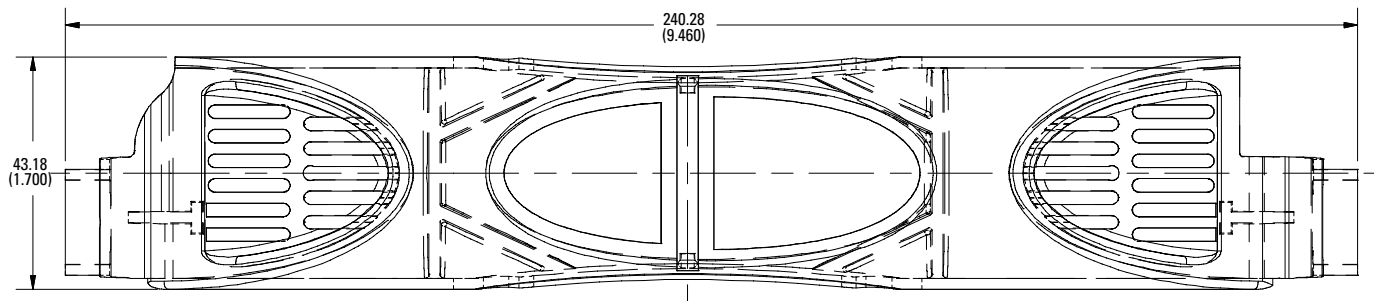

250 V 60 A

250 V 100 A

600 V 30 A

600 V 60 A

600 V 100 A

Also available at Littelfuse.com/fuseblocks

LF SERIES FUSE BLOCK COVERS

Dimensions in mm (inches)

Class J

600 V 30 A

600 V 60 A

600 V 100 A

Dimensions in mm (inches)

Class T

300 V 30 A

300 V 60 A