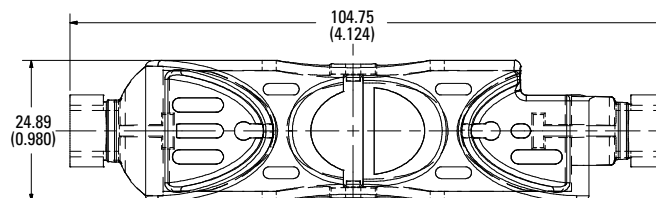

* Part number shown excludes reference to number of poles and terminal type
† Cover is not compatible with 70-100 A JLS series fuses

LF SERIES FUSE BLOCK COVERS

Dimensions in mm (inches)

Class H/R

250 V 30 A

250 V 60 A

250 V 100 A

600 V 30 A

600 V 60 A

600 V 100 A

Also available at Littelfuse.com/fuseblocks

LF SERIES FUSE BLOCK COVERS

Dimensions in mm (inches)

Class J

600 V 30 A

600 V 60 A

600 V 100 A

Dimensions in mm (inches)

Class T

300 V 30 A

300 V 60 A