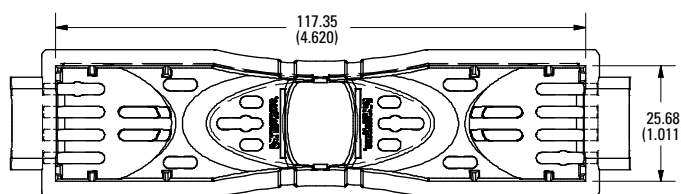

Class J

600 V 30 A

600 V 60 A

600 V 100 A

Dimensions in mm (inches)

Class T

300 V 30 A

300 V 60 A

300 V 100 A

Also available at Littelfuse.com/fuseblocks

LF SERIES FUSE BLOCK COVERS

Dimensions in mm (inches)

Class T

600 V 30 A

600 V 60 A

600 V 100 A

600 V 200 A

600 V 400 A

600 V 600 A

Dimensions in mm (inches)

Class CD

600 V 60 A

Also available at Littelfuse.com/fuseblocks