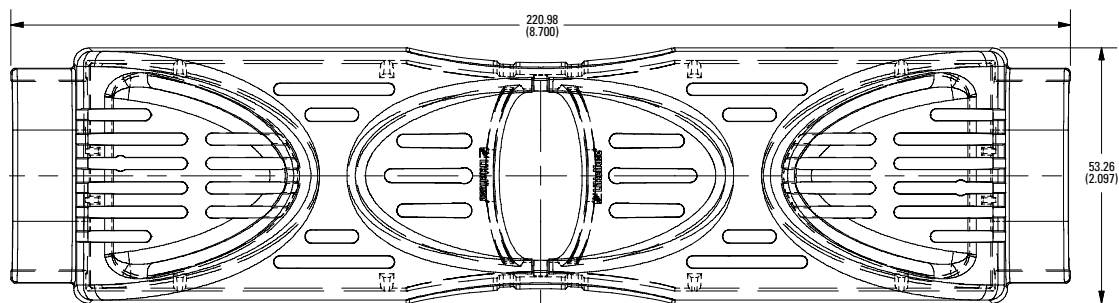

Class J

600 V 30 A

600 V 60 A

600 V 100 A

Dimensions in mm (inches)

Class T

300 V 30 A

300 V 60 A

300 V 100 A

Also available at Littelfuse.com/fuseblocks

LF SERIES FUSE BLOCK COVERS

Dimensions in mm (inches)

Class T

600 V 30 A

600 V 60 A

600 V 100 A

600 V 200 A

600 V 400 A

600 V 600 A

Dimensions in mm (inches)

Class CD

600 V 60 A

Also available at Littelfuse.com/fuseblocks