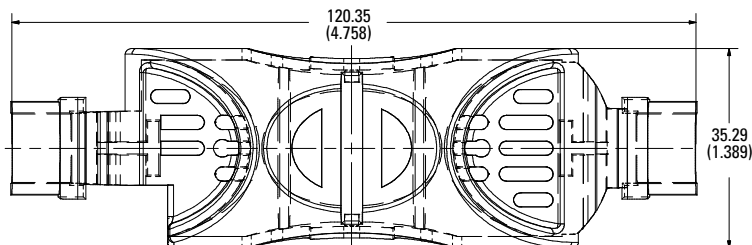

* Part number shown excludes reference to number of poles and terminal type
† Cover is not compatible with 70-100 A JLS series fuses

LF SERIES FUSE BLOCK COVERS

Dimensions in mm (inches)

Class H/R

250 V 30 A

250 V 60 A

250 V 100 A

600 V 30 A

600 V 60 A

600 V 100 A

Also available at Littelfuse.com/fuseblocks

LF SERIES FUSE BLOCK COVERS

Dimensions in mm (inches)

Class J

600 V 30 A

600 V 60 A

600 V 100 A

Dimensions in mm (inches)

Class T

300 V 30 A

300 V 60 A