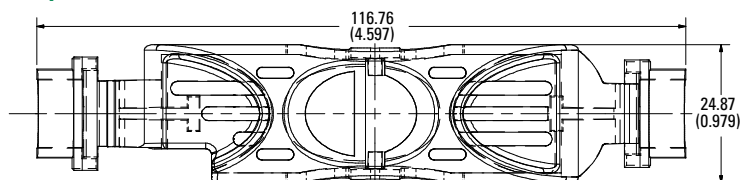

300 V 100 A

Also available at Littelfuse.com/fuseblocks

LF SERIES FUSE BLOCK COVERS

Dimensions in mm (inches)

Class T

600 V 30 A

600 V 60 A

600 V 100 A

600 V 200 A

600 V 400 A

600 V 600 A

Dimensions in mm (inches)

Class CD

600 V 60 A

Also available at Littelfuse.com/fuseblocks