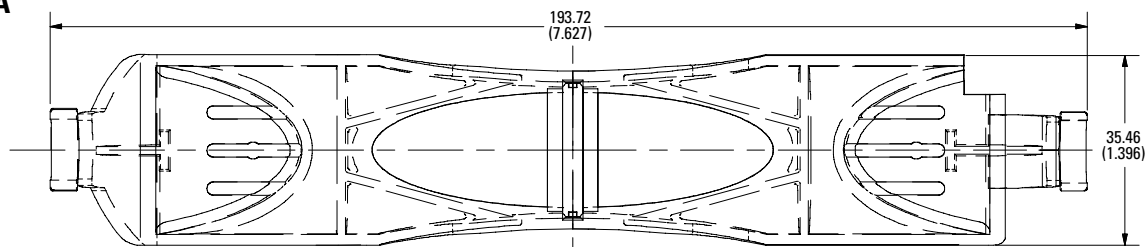

250 V 60 A

250 V 100 A

600 V 30 A

600 V 60 A

600 V 100 A

Also available at Littelfuse.com/fuseblocks

LF SERIES FUSE BLOCK COVERS

Dimensions in mm (inches)

Class J

600 V 30 A

600 V 60 A

600 V 100 A

Dimensions in mm (inches)

Class T

300 V 30 A

300 V 60 A