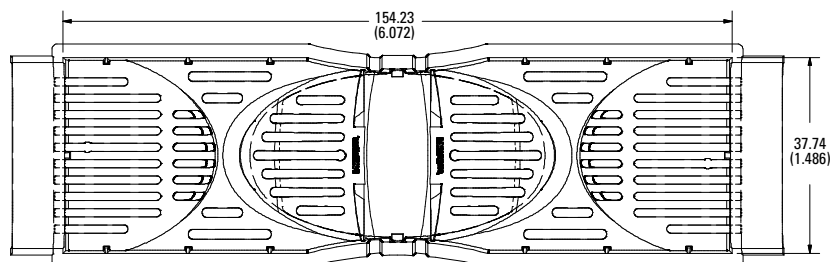

Class J

600 V 30 A

600 V 60 A

600 V 100 A

Dimensions in mm (inches)

Class T

300 V 30 A

300 V 60 A

300 V 100 A

Also available at Littelfuse.com/fuseblocks

LF SERIES FUSE BLOCK COVERS

Dimensions in mm (inches)

Class T

600 V 30 A

600 V 60 A

600 V 100 A

600 V 200 A

600 V 400 A

600 V 600 A

Dimensions in mm (inches)

Class CD

600 V 60 A

Also available at Littelfuse.com/fuseblocks