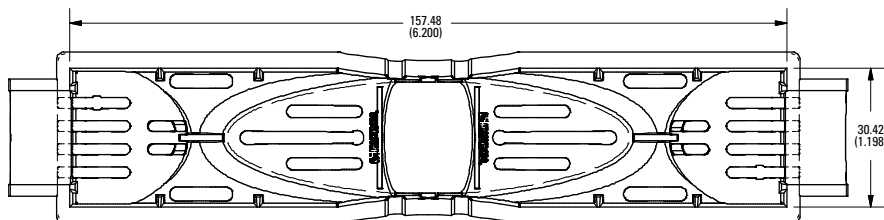

Class J

600 V 30 A

600 V 60 A

600 V 100 A

Dimensions in mm (inches)

Class T

300 V 30 A

300 V 60 A

300 V 100 A

Also available at Littelfuse.com/fuseblocks

LF SERIES FUSE BLOCK COVERS

Dimensions in mm (inches)

Class T

600 V 30 A

600 V 60 A

600 V 100 A

600 V 200 A

600 V 400 A

600 V 600 A

Dimensions in mm (inches)

Class CD

600 V 60 A

Also available at Littelfuse.com/fuseblocks