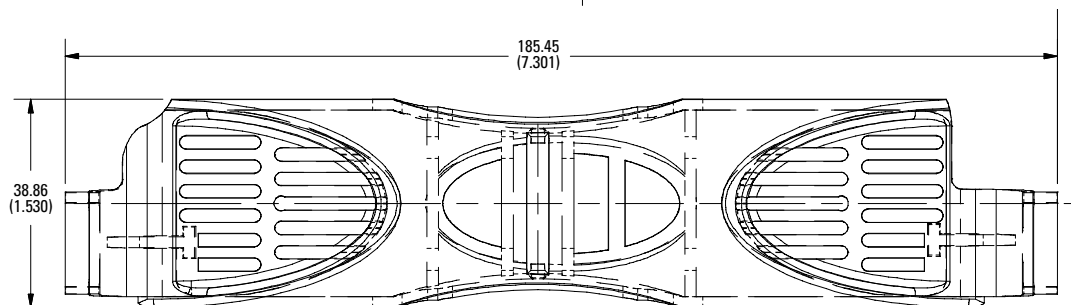

* Part number shown excludes reference to number of poles and terminal type
† Cover is not compatible with 70-100 A JLS series fuses

LF SERIES FUSE BLOCK COVERS

Dimensions in mm (inches)

Class H/R

250 V 30 A

250 V 60 A

250 V 100 A

600 V 30 A

600 V 60 A

600 V 100 A

Also available at Littelfuse.com/fuseblocks

LF SERIES FUSE BLOCK COVERS

Dimensions in mm (inches)