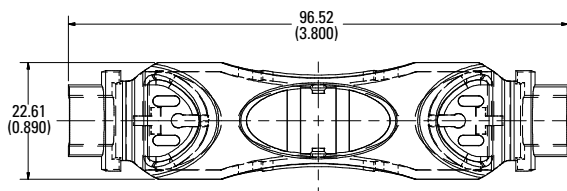

Web Resources

Downloadable CAD drawings, dimensions and other technical information, visit Littelfuse.com/fuseblocks

Ordering Information

UL CLASS	FUSE BLOCK BASE PART NUMBER*	VOLTAGE	AMPERAGE	COVER ORDERING NUMBER
Class H/R	LFH25030 / LFR25030	250	30	LFH25030FBC
Class H/R	LFH25060 / LFR25030	250	60	LFH25060FBC
Class H/R	LFH25100 / LFR25100	250	100	LFH25100FBC
Class H/R	LFH60030 / LFR60030	600	30	LFH60030FBC
Class H/R	LFH60060 / LFR60060	600	60	LFH60060FBC
Class H/R	LFH60100 / LFR60100	600	100	LFH60100FBC
Class J	LFJ60030	600	30	LFJ60030FBC
Class J	LFJ60060	600	60	LFJ60060FBC
Class J	LFJ60100	600	100	LFJ60100FBC†
Class T	LFT30030	300	30	LFT30030FBC
Class T	LFT30060	300	60	LFT30060FBC
Class T	LFT30100	300	100	LFT30100FBC
Class T	LFT60030	600	30	LFT60030FBC
Class T	LFT60060	600	60	LFT60060FBC
Class T	LFT60100	600	100	LT60100FBC
Class T	LFT60200	600	200	LT60200FBC
Class T	LFT60400	600	400	LT60400FBC
Class T	LFT60600	600	600	LT60600FBC
Class CD	LFC60060	600	60	LFC60060FBC
Class CC	L60030C	600	30	SPL001

* Part number shown excludes reference to number of poles and terminal type
† Cover is not compatible with 70-100 A JLS series fuses

LF SERIES FUSE BLOCK COVERS

Dimensions in mm (inches)

Class H/R

250 V 30 A