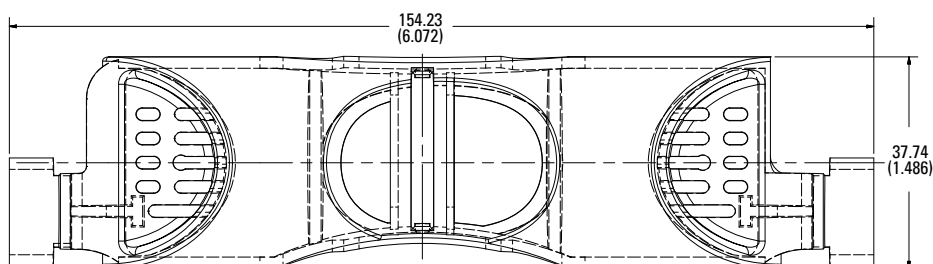

250 V 60 A

250 V 100 A

600 V 30 A

600 V 60 A

600 V 100 A

Also available at Littelfuse.com/fuseblocks

LF SERIES FUSE BLOCK COVERS

Dimensions in mm (inches)

Class J

600 V 30 A

600 V 60 A

600 V 100 A

Dimensions in mm (inches)

Class T

300 V 30 A

300 V 60 A

300 V 100 A

Also available at Littelfuse.com/fuseblocks

LF SERIES FUSE BLOCK COVERS

Dimensions in mm (inches)

Class T

600 V 30 A

600 V 60 A

600 V 100 A

600 V 200 A

600 V 400 A

600 V 600 A

Dimensions in mm (inches)

Class CD

600 V 60 A

Also available at Littelfuse.com/fuseblocks