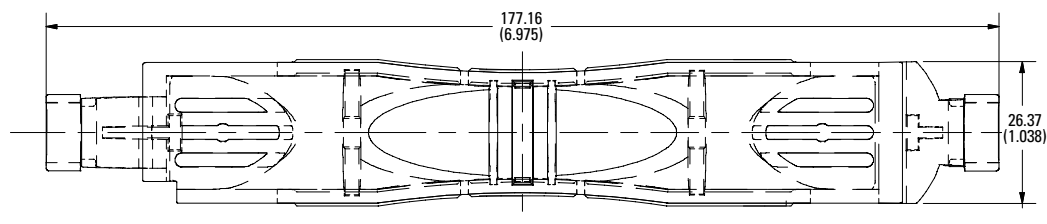

Web Resources

Downloadable CAD drawings, dimensions and other technical information, visit Littelfuse.com/fuseblocks

Ordering Information

UL CLASS	FUSE BLOCK BASE PART NUMBER*	VOLTAGE	AMPERAGE	COVER ORDERING NUMBER
Class H/R	LFH25030 / LFR25030	250	30	LFH25030FBC
Class H/R	LFH25060 / LFR25030	250	60	LFH25060FBC
Class H/R	LFH25100 / LFR25100	250	100	LFH25100FBC
Class H/R	LFH60030 / LFR60030	600	30	LFH60030FBC
Class H/R	LFH60060 / LFR60060	600	60	LFH60060FBC
Class H/R	LFH60100 / LFR60100	600	100	LFH60100FBC
Class J	LFJ60030	600	30	LFJ60030FBC
Class J	LFJ60060	600	60	LFJ60060FBC
Class J	LFJ60100	600	100	LFJ60100FBC†
Class T	LFT30030	300	30	LFT30030FBC
Class T	LFT30060	300	60	LFT30060FBC
Class T	LFT30100	300	100	LFT30100FBC
Class T	LFT60030	600	30	LFT60030FBC
Class T	LFT60060	600	60	LFT60060FBC
Class T	LFT60100	600	100	LT60100FBC
Class T	LFT60200	600	200	LT60200FBC
Class T	LFT60400	600	400	LT60400FBC
Class T	LFT60600	600	600	LT60600FBC
Class CD	LFC60060	600	60	LFC60060FBC
Class CC	L60030C	600	30	SPL001

* Part number shown excludes reference to number of poles and terminal type
† Cover is not compatible with 70-100 A JLS series fuses

LF SERIES FUSE BLOCK COVERS

Dimensions in mm (inches)

Class H/R

250 V 30 A

250 V 60 A

250 V 100 A

600 V 30 A

600 V 60 A

600 V 100 A

Also available at Littelfuse.com/fuseblocks

LF SERIES FUSE BLOCK COVERS

Dimensions in mm (inches)