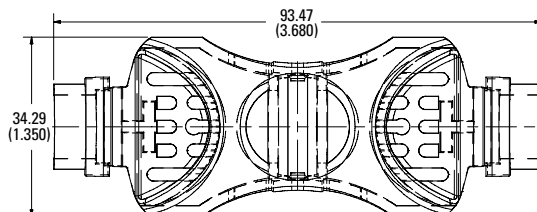

Class J

600 V 30 A

600 V 60 A

600 V 100 A

Dimensions in mm (inches)

Class T

300 V 30 A

300 V 60 A

300 V 100 A

Also available at Littelfuse.com/fuseblocks

LF SERIES FUSE BLOCK COVERS

Dimensions in mm (inches)

Class T

600 V 30 A

600 V 60 A

600 V 100 A

600 V 200 A

600 V 400 A

600 V 600 A

Dimensions in mm (inches)

Class CD

600 V 60 A

Also available at Littelfuse.com/fuseblocks