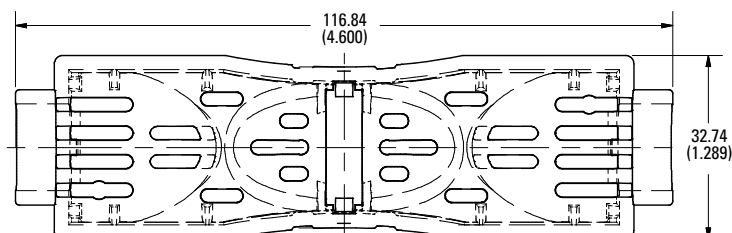

250 V 60 A

250 V 100 A

600 V 30 A

600 V 60 A

600 V 100 A

Also available at Littelfuse.com/fuseblocks

LF SERIES FUSE BLOCK COVERS

Dimensions in mm (inches)

Class J

600 V 30 A

600 V 60 A

600 V 100 A

Dimensions in mm (inches)

Class T

300 V 30 A

300 V 60 A

300 V 100 A

Also available at Littelfuse.com/fuseblocks

LF SERIES FUSE BLOCK COVERS

Dimensions in mm (inches)

Class T

600 V 30 A

600 V 60 A

600 V 100 A