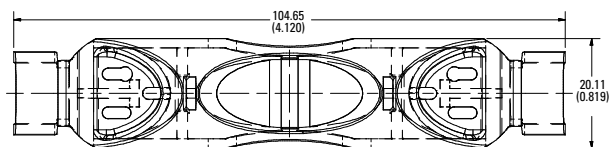

Class J

600 V 30 A

600 V 60 A

600 V 100 A

Dimensions in mm (inches)

Class T

300 V 30 A

300 V 60 A

300 V 100 A

Also available at Littelfuse.com/fuseblocks

LF SERIES FUSE BLOCK COVERS

Dimensions in mm (inches)

Class T

600 V 30 A

600 V 60 A

600 V 100 A

600 V 200 A

600 V 400 A

600 V 600 A

Dimensions in mm (inches)

Class CD

600 V 60 A

Also available at Littelfuse.com/fuseblocks