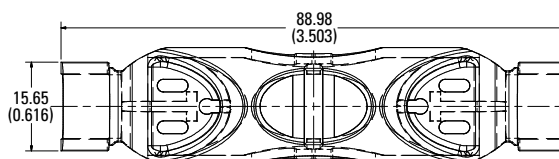

250 V 60 A

250 V 100 A

600 V 30 A

600 V 60 A

600 V 100 A

Also available at Littelfuse.com/fuseblocks

LF SERIES FUSE BLOCK COVERS

Dimensions in mm (inches)

Class J

600 V 30 A

600 V 60 A

600 V 100 A

Dimensions in mm (inches)

Class T

300 V 30 A

300 V 60 A

300 V 100 A

Also available at Littelfuse.com/fuseblocks

LF SERIES FUSE BLOCK COVERS

Dimensions in mm (inches)

Class T

600 V 30 A

600 V 60 A

600 V 100 A