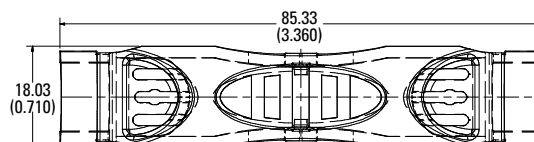

250 V 60 A

250 V 100 A

600 V 30 A

600 V 60 A

600 V 100 A

Also available at Littelfuse.com/fuseblocks

LF SERIES FUSE BLOCK COVERS

Dimensions in mm (inches)

Class J

600 V 30 A

600 V 60 A

600 V 100 A

Dimensions in mm (inches)

Class T

300 V 30 A

300 V 60 A

300 V 100 A

Also available at Littelfuse.com/fuseblocks

LF SERIES FUSE BLOCK COVERS

Dimensions in mm (inches)

Class T

600 V 30 A

600 V 60 A

600 V 100 A