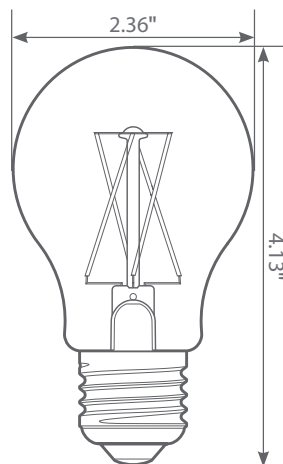

Product Dimensions