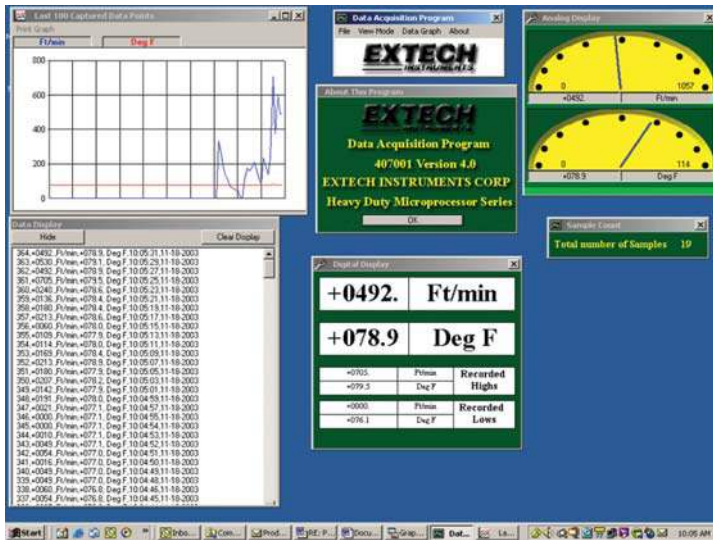

Data Acquisition Software and Cable

For use with Extech's Heavy Duty meters

Features:

- Enables user of Extech's Heavy Duty series to capture, display and store readings on a PC
- Programmable sampling time: 1 sec to 60 mins
- Import data into Lotus or Excel
- Includes Windows[®] 95/98/NT/2000 compatible software on CD-ROM and RS232 serial cable

407001
Data Acquisition Software

407001-USB
RS-232 to USB convertor
(optional accessory)

Ordering Information:

407001Data Acquisition Software

Accessories

407001-USB ..USB Cable and software drivers

EXTECH INSTRUMENTS CORPORATION
285 Bear Hill Road, Waltham, MA 02451-1064, U.S.A.
Phone: 781-890-7440 • FAX 781-890-7864
ISO 9001:2000 CERTIFIED