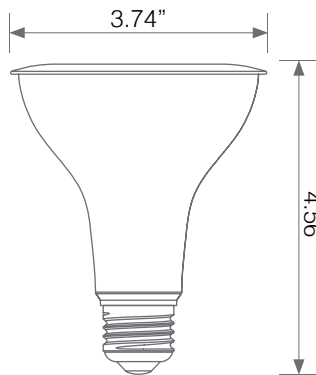

LED PAR30 LAMP

Model No. EP30-10W5000cec-2

LED **EP30-10W5000cec-2** delivers superior brightness, valuable energy savings, long lasting performance and true color perception. These long neck PAR30 LED spot bulbs are ideal for task lighting due to its uniform *soft white light (3000K) and replace conventional 75 Watt incandescent light bulbs. Enjoy features such as: Instant on, dimming options, energy efficient, 90+CRI, and damp rated.

90+
True
COLOR

90+ CRI

Dimmable

Damp Rated

Electrical Specifications

Model No.	Input Power	Input Voltage	Lumen Output	Beam Angle	Center Beam	CCT
EP30-10W5000cec-2	10 W	120V	900 lm	40°	N/A	3000 K

CRI	Luminous Efficacy	Power Factor	Input Current	Base	Lamp Lifespan	Estimated Yearly Cost
90+	90 lm/W	0.9	0.09 A	E26	25,000 Hrs.	\$ 1.20

Mechanical Specifications

Rating	Operational Temperature	Inner Box QTY.	Master Box QTY.	Dimensions(in.)	UPC Code
Wet Rated	N/A	2 pcs	20 pcs	3.74"(Ø) x 4.56"(H)	811174034483

Product Dimensions

Product Photometric Data