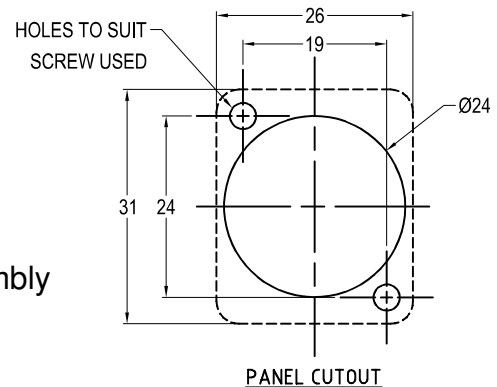

CLIFF

VGA CONNECTOR

This space-saving and economical 15 pin VGA "D-Sub" can be front mounted onto our 1U panels. The front plate is metal with a silver or black finish. The product is in 3 parts for easy assembly.

3 separate parts for assembly through panel

Part No:

CP30229M - 15 pin VGA Female - Female, Metal, Front mounting only

CP30229BM - 15 pin VGA Female - Female, Black metal, Front mounting only