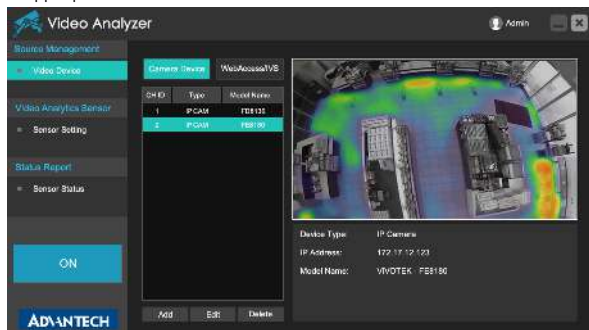

Analytic Functions

People Counter

Measures total number of visitors at different entrances simultaneously by video analysis of multiple cameras.

Face Analysis

Detects and analyzes faces of customers at specific location to identify their age range, gender and focus.

Heatmap Analysis

Analyze the shopping experience of customers at designated regions, including shopper path and dwell time.

POS Monitor

Converts POS transaction information to flexible data format for providing exception event searching feature of surveillance video integration.