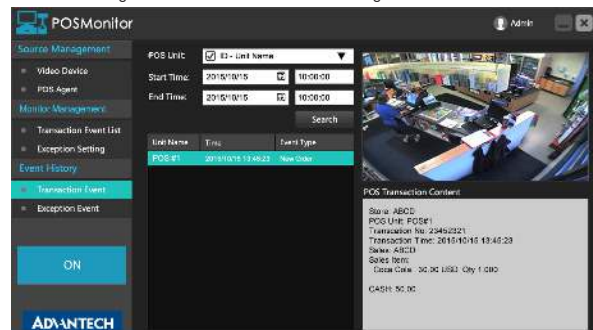

Introduction

UShop EIS is an intelligent sever system designed for future retail store management. It bundles UShop EIS Service software with multiple analysis functions so that you can understand real time store operation and business intelligence information, such as visitor counting, in-store heatmap, customer demographics and POS transaction data. This information can be accessed by local database or SDK/API for customized application/service integration. Furthermore, UShop EIS Service is fully supported UShop+ Cloud service that provided more comprehensive retail intelligent solutions, including Store Traffic & Sales performance, In-Store Analytics, POS Loss Prevention...etc. And UShop EIS platform is powered by Intel® processor with Advantech's Quality Assurance and industrial design that provide the best reliability for 24/7 operations for various retail environment.

Analytic Functions

People Counter

Measures total number of visitors at different entrances simultaneously by video analysis of multiple cameras.

Face Analysis

Detects and analyzes faces of customers at specific location to identify their age range, gender and focus.

Heatmap Analysis

Analyze the shopping experience of customers at designated regions, including shopper path and dwell time.

POS Monitor

Converts POS transaction information to flexible data format for providing exception event searching feature of surveillance video integration.