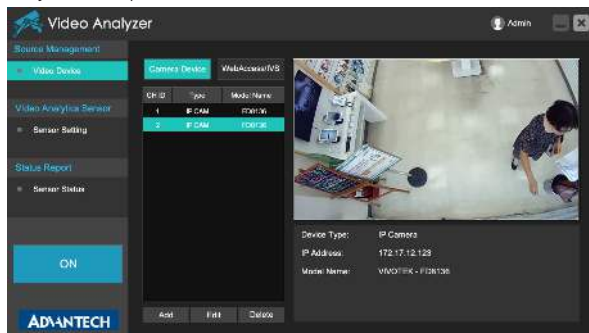

Analytic Functions

People Counter

Measures total number of visitors at different entrances simultaneously by video analysis of multiple cameras.