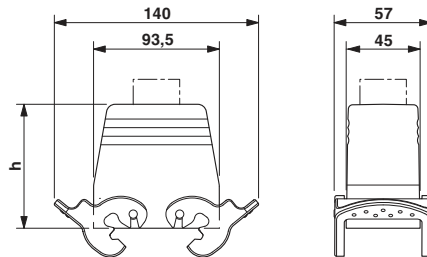

Technical data

Dimensions

Height	76 mm
Width	43 mm
Length	94 mm

Ambient conditions

Degree of protection of housing (IP)	IP65
Ambient temperature (operation)	-40 °C ... 125 °C

General

Note	For contact inserts HC-B16, BB32, D40, DD72, HS6, M, K
Design	B16
Housing type	Sleeve housings
Locking type	With double locking latch
No. of cable exits	1

Metal screw connection up to 5 bar, thread length: 8 mm, cable diameter: 19 - 27 mm, WAF 43, screw connection: M40

Cable gland - HC-M-KV-M40(27-34) - 1607729

Metal screw connection up to 5 bar, thread length: 8 mm, cable diameter: 27 ... 34 mm, WAF 50, screw connection: M40

Drawings

Dimensioned drawing

Illustration shows the article without double locking latch