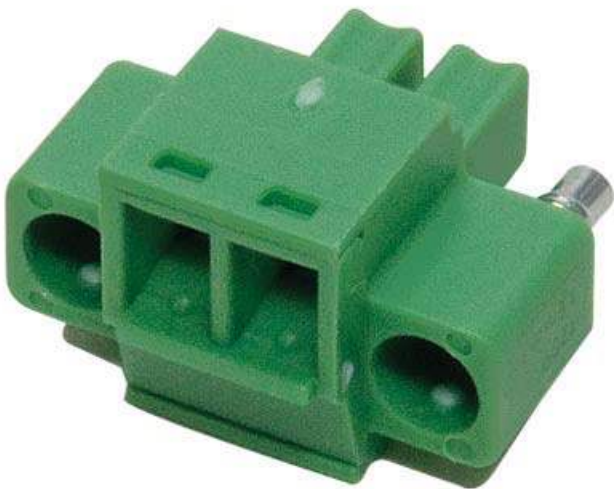

Power Screw Terminal

**PART NUMBER:
76000651**

Power Screw Terminal