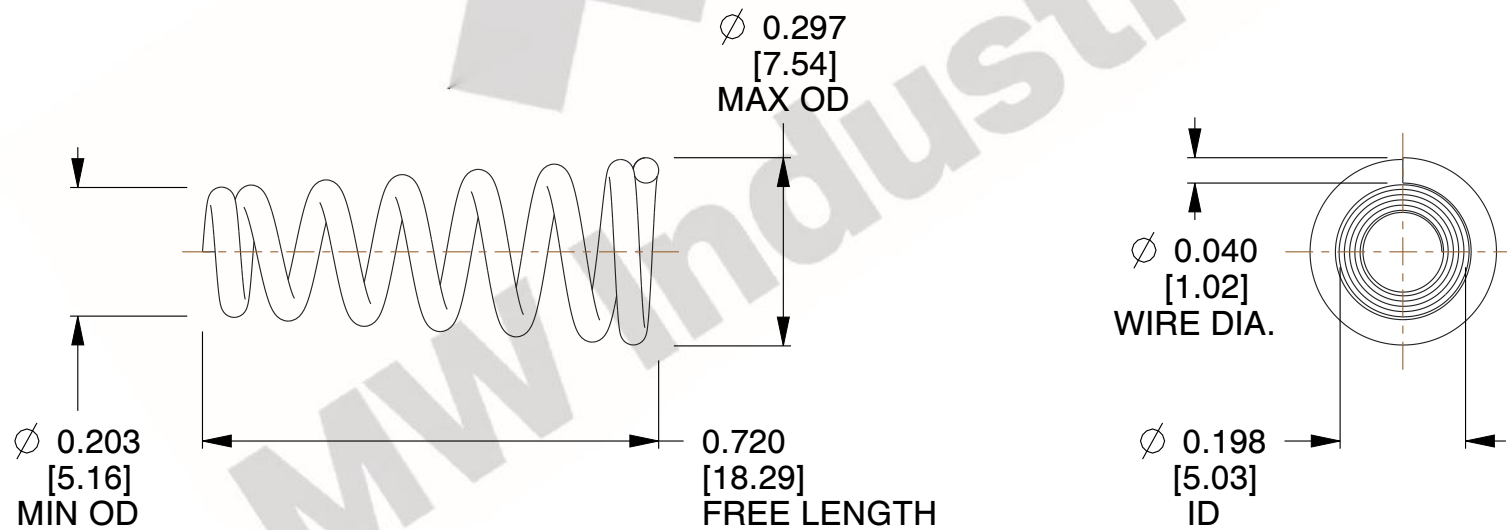

NOTES:

1. Material : Music Wire
2. Total Coils : 7.000
3. Solid Height : 0.450 (in)
4. Finish : ZINC
5. Ends : Closed
6. All Drawing Dimensions are in Inches [mm]

COMPONENT		TAPERED SPRINGS	
TA-2204CS		UNIT	
		INCH [mm]	
TAPERED SPRINGS		SHEET	
		1 of 1	

SCALE 3.300