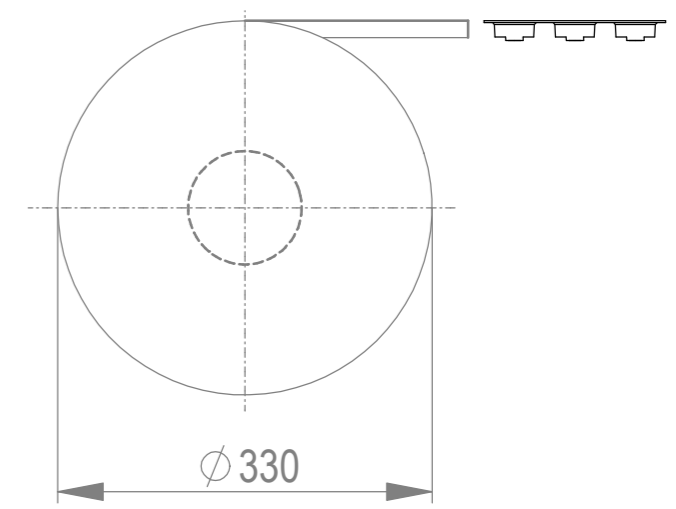

Verpackt im Gurt in Anlehnung an DIN IEC 60286-3
tape on reel packaging according to DIN IEC 60286-3
Verpackungseinheit: 900 Stück
packaging unit: 900 pcs

Abspulrichtung - reel off direction