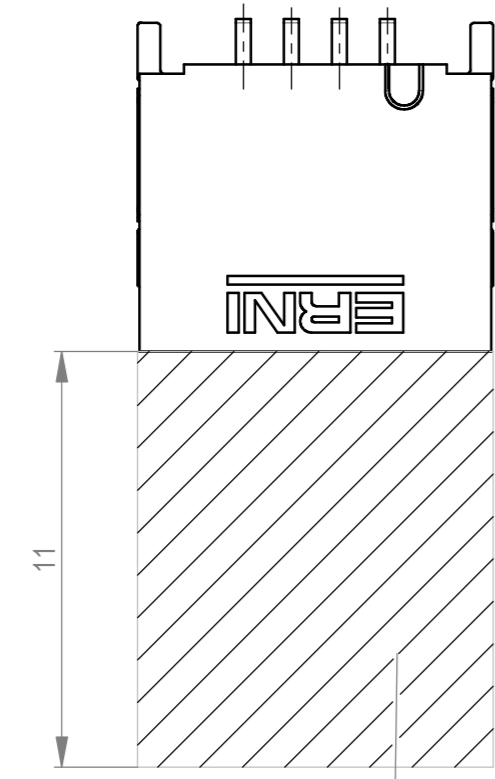

Sperrfläche für Leiterbahnen gültig bei Verwendung von
Gegenstecker Federleiste 90° in IDC Ausführung
Restricted area for conductors valid for use by mating
female connector 90° in IDC version

Layoutvorschlag
recommended layout