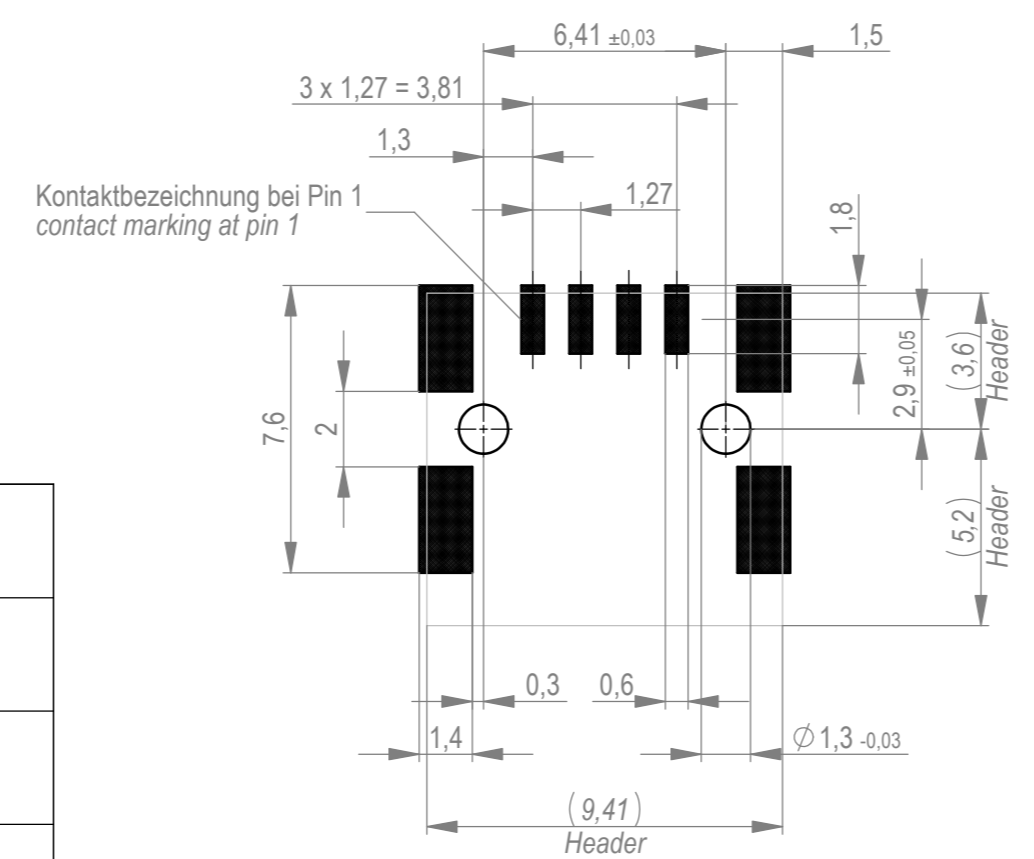

Anforderungsstufe 1
performance level 1
Kontaktbereich vergoldet
mating area gold plating
Anschlussbereich verzinkt 4-6 µm
terminal area 4-6 µm tin plating
Koplanarität der Anschlüsse ≤ 0,1 mm
coplanarity area of termination ≤ 0,1 mm

504258		rot red	1,5	
504257		grün green	1,5	
504256		blau blue	0,5	
504255		schwarz black	0,5	
Ident-Nr. part-no.	Codierung coding	Farbe colour	A	Bemerkung remark

Dimension no.	Tolerances ISO 2768-FH ISO 8015		Scale 5:1 Material
Customer drawing: All rights reserved. Only for information. To ensure that this is the latest version of this drawing, please contact one of the ERNI companies before using.	Subject to modification without prior notice. Drawing will not be updated.		MicroBridge Male Angeled SMT 04-pin 504254
d Index	23.09.2020 Date		ERNI International AG Zürichstrasse 72 8306 Brüttisellen - Zürich Switzerland
Class		MCBA