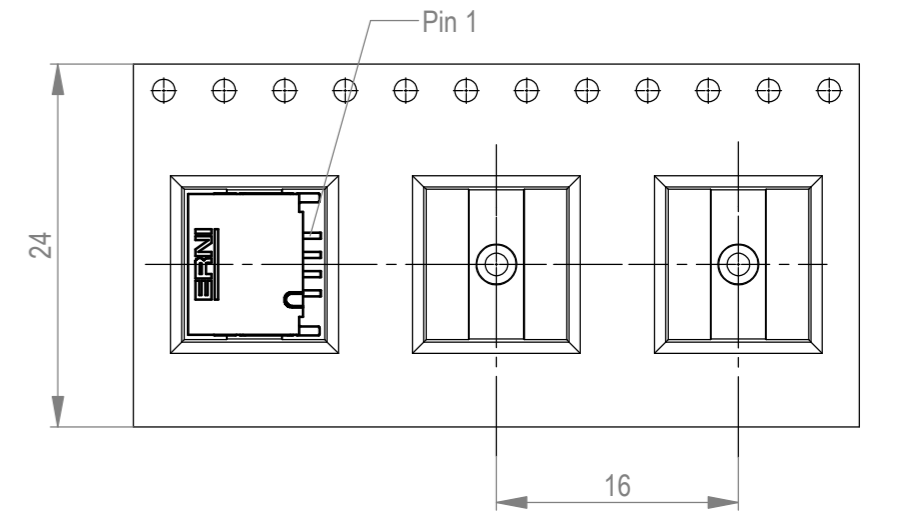

Sperrfläche für Leiterbahnen gültig bei Verwendung von
Gegenstecker Federleiste 90° in IDC Ausführung
Restricted area for conductors valid for use by mating
female connector 90° in IDC version

Layoutvorschlag
recommended layout