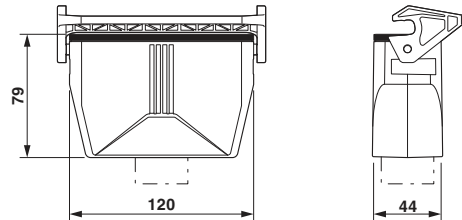

Coupling housings B24, With single locking latch, Material: Die-cast aluminum, salt water resistant, Cable outlets: 1, straight, Height: 77 mm, Cable gland: none, Gland: no, 1x M40, Standard

Why buy this product

- good shielding in the event of electromagnetic interference

Key Commercial Data

Packing unit	1 STK
Custom tariff number	85389099
Country of origin	China

Technical data

Dimensions

Height	77 mm
Width	44 mm
Length	120 mm

Housing - HC-STA-B24-CHWS-1TTM40-ELC-AL - 1412747

Technical data

General

Note	for contact inserts HC-B24, BB46, D64, DD108, HV10/16, M
Size	B24
Housing type	Coupling housings
Locking type	With single locking latch
No. of cable outlets	1
Cable exit	straight
Screw connection	none
Type of the screw connection	1x M40
Housing material	Die-cast aluminum, salt water resistant
Housing surface material	Uncoated
Seal material	NBR, conductive
Material lock	PA

Drawings

Dimensional drawing

Dimensional drawing

Classifications

eCl@ss

eCl@ss 5.1	27143424
eCl@ss 6.0	27143423
eCl@ss 8.0	27440202
eCl@ss 9.0	27440202

ETIM

ETIM 5.0	EC000437
----------	----------