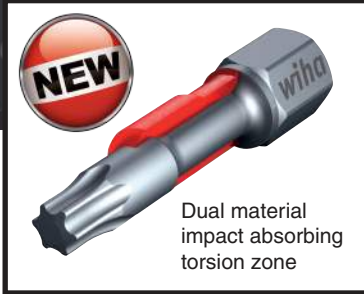

## Up To 30X Performance Over Standard Screwdriver Bits

- Impact rated bits for long life in impact applications
- Up to 30 times impact performance over standard bits
- Standard 1/4" drive - No special adaptor required
- Wiha enhanced bi-material torsion zone
- Precision machined exact fit tips
- Wiha exclusive CVM tool steel
- Guaranteed to out perform impact imposters

Wiha Terminator Impact Insert Bits - 2 Packs & 10 Packs

**Up To 30X  
Performance  
Over Standard  
Screwdriver Bits**

Special energy absorbing dual material design  
Tough impact absorbing torsional zone  
Up to 30 times performance over standard bits  
Precision heat treated & premium CVM tool steel  
No special bit holder required  
Standard 1/4" drive