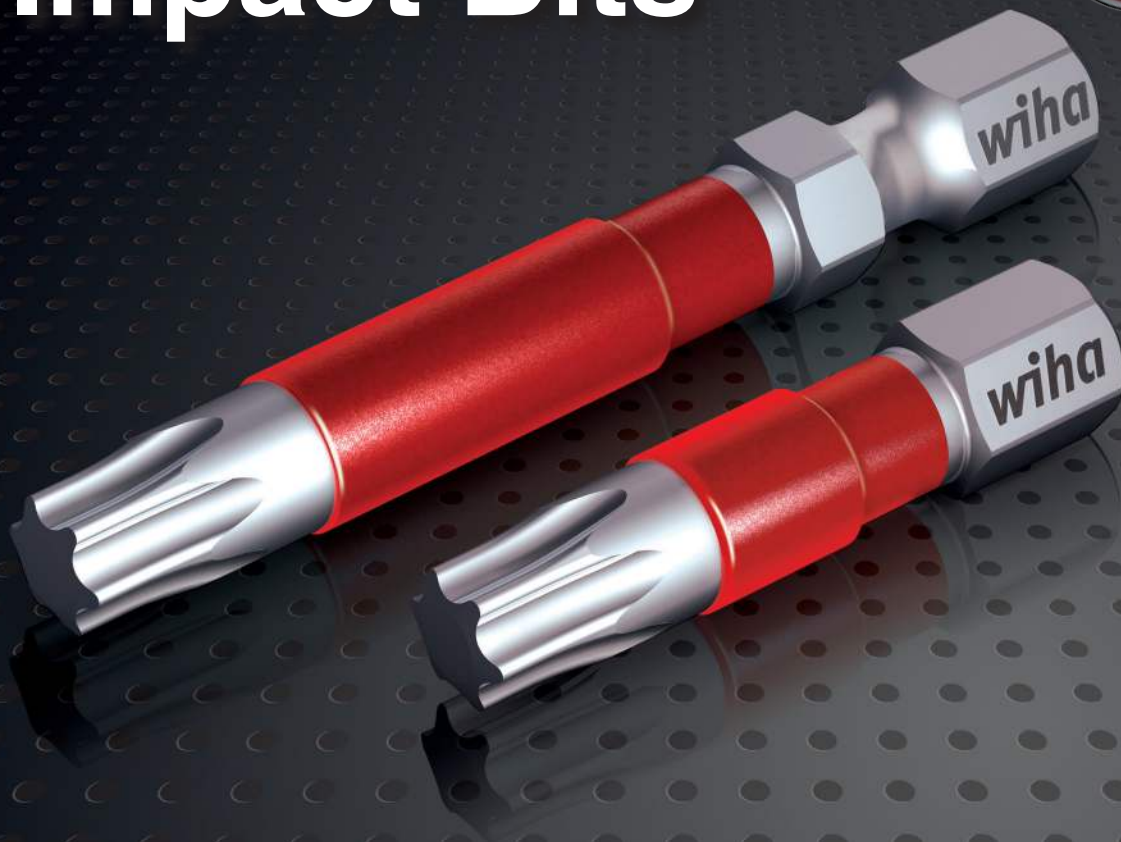

# “Terminator” Impact Bits

**Ready For Sudden Impact!**

## Up To 30X Performance Over Standard Screwdriver Bits

- Impact rated bits for long life in impact applications
- Up to 30 times impact performance over standard bits
- Standard 1/4" drive - No special adaptor required
- Wiha enhanced bi-material torsion zone
- Precision machined exact fit tips
- Wiha exclusive CVM tool steel
- Guaranteed to out perform impact imposters

Wiha Terminator Impact Insert Bits - 2 Packs & 10 Packs

**Up To 30X  
Performance  
Over Standard  
Screwdriver Bits**

Special energy absorbing dual material design  
Tough impact absorbing torsional zone  
Up to 30 times performance over standard bits  
Precision heat treated & premium CVM tool steel  
No special bit holder required  
Standard 1/4" drive