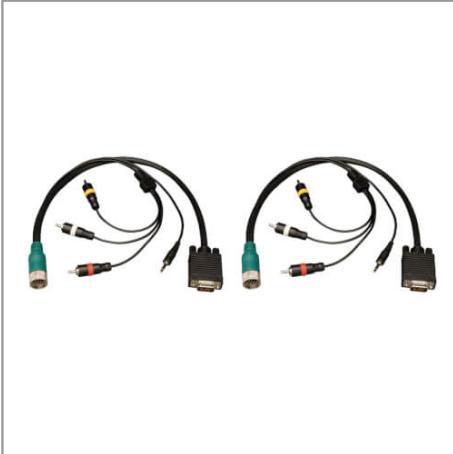

Easy Pull Type-A Connectors - M/M set of VGA, 3.5mm, RCA Audio, Composite Video

MODEL NUMBER: EZA-VGACSAM-2

Highlights

- SVGA / 3.5mm / Red-White RCA Audio / Composite Video, Male to Male
- Versatile trunk cable allows for a variety of connection options
- High quality RGB style VGA cable supports resolutions up to 1600 x 1200

Package Includes

- 2 x HD15/3.5mm/Red White RCA Audio/Composite Video, All Male Plugs

Description

Easy Pull Connector Kit includes: 2 x HD15 Male, 2 x stereo 3.5mm Plug, 4 x RCA Red/White Audio plugs, and 2 x Yellow Composite Video plugs, 1 ft. pigtails. Video support up to 1600 x 1200. Use with either PVC or Plenum Easy Pull trunk cables.

Features

- Easy Pull, SVGA / 3.5mm / Red-White RCA Audio / Composite Video, Male to Male
- Eliminates the need to field terminate VGA connectors
- Allows cable to be run according to code - inside conduit, drop ceilings, etc.
- Makes pulling long cables fast and easy
- Trunk cables available in 35 ft., 50 ft. and 100 ft. lengths, PVC or Plenum rated jackets
- Support resolutions up to 1600 x 1200

Specifications

OVERVIEW	
UPC Code	037332153791
Technology	Composite; Stereo Audio; VGA/SVGA
PHYSICAL	
Color	Black; Green
Cable Length (ft.)	1.5
Cable Length (m)	0.46
Shipping Dimensions (hwd / in.)	0.25 x 8.60 x 11.00