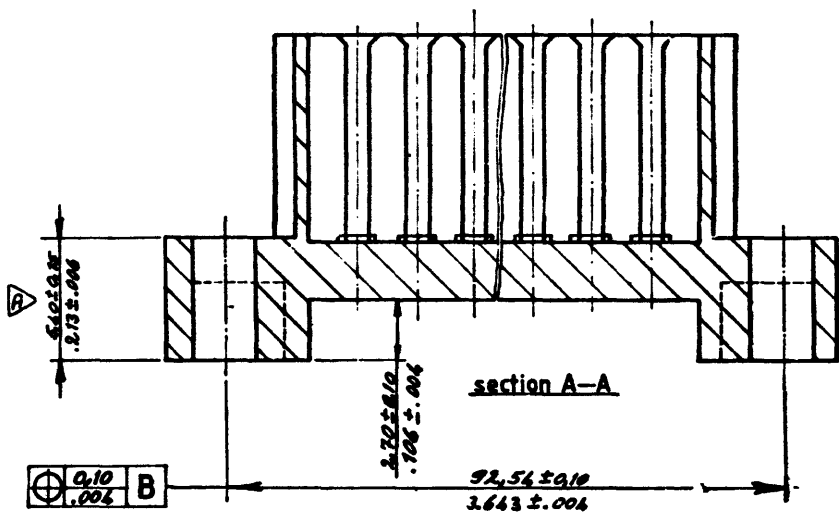

PRODUCT NUMBER	NUMBER OF POSITIONS
65164-033	2 X 33

THIRD ANGLE PROJECTION

This print is the property of and embodies proprietary designs of the BERG ELECTRONICS DIVISION of DU PONT DE NEMOURS (NEEDERLAND) BV. No part of this design shown on this print may be used in any way without the written consent of BERG ELECTRONICS DIVISION - Postbus 2000, Mijdland.

CONSTRUCTIONS TO BE MADE TO THIS SCALE

NOTE:
 MAT'L: THERM. PL. POLYESTER. COLOUR, BLACK ∇
 30% GLASSFILLED. UL-94-V0.

PART NO.				MATERIAL				PLATING				CUSTOMER COPY FOR REFERENCE ONLY			
DATE				DATE				DATE				BERG ELECTRONICS DIVISION			
DATE				DATE				DATE				DU PONT DE NEMOURS (NEEDERLAND) BV			
DATE				DATE				DATE				Postbus 2000, Mijdland			
DATE				DATE				DATE				LOC			
DATE				DATE				DATE				SIZE			
DATE				DATE				DATE				NO			
DATE				DATE				DATE				REV			
DATE				DATE				DATE				H B			
DATE				DATE				DATE				65164			
DATE				DATE				DATE				B			
DATE				DATE				DATE				TITLE			
DATE				DATE				DATE				DOUBLE ROW STRAIGHT SHROUD			
DATE				DATE				DATE				SCALE			
DATE				DATE				DATE				5:1			
DATE				DATE				DATE				TITLE			
DATE				DATE				DATE				CABLE CONNECTOR MALE PART.			