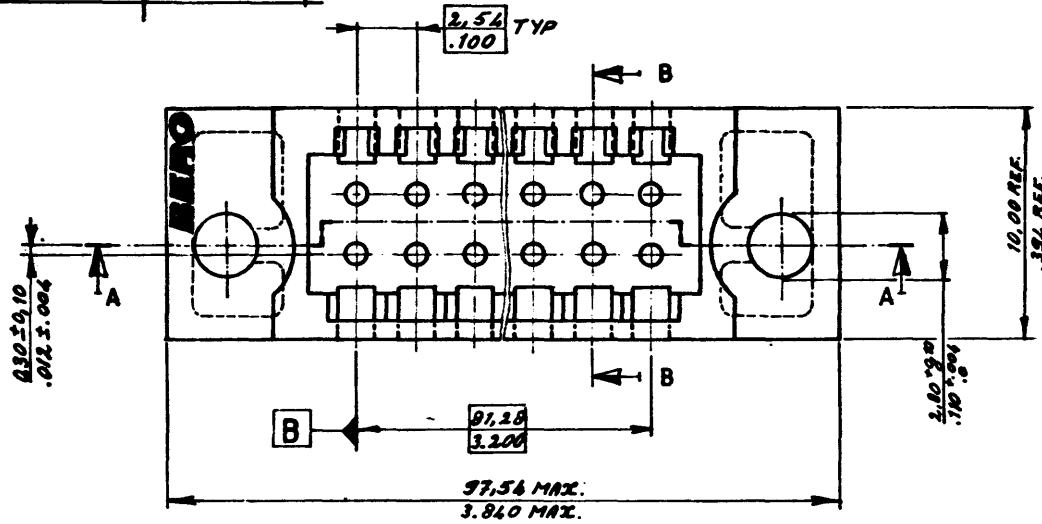

CONSTRUCTIONS TO BE MADE TO THIS SCALE

NOTE:
 MAT'L: THERM. PL. POLYESTER. COLOUR, BLACK ∇
 30% GLASSFILLED. UL-94-V0.

PART NO.				MATERIAL				PLATING				CUSTOMER COPY FOR REFERENCE ONLY			
DATE				DATE				DATE				BERG ELECTRONICS DIVISION			
DATE				DATE				DATE				DU PONT DE NEMOURS (NEEDERLAND) BV			
DATE				DATE				DATE				Postbus 2000, Mijdland			
DATE				DATE				DATE				LOC			
DATE				DATE				DATE				SIZE			
DATE				DATE				DATE				NO			
DATE				DATE				DATE				REV			
DATE				DATE				DATE				H B			
DATE				DATE				DATE				65164			
DATE				DATE				DATE				B			
DATE				DATE				DATE				TITLE			
DATE				DATE				DATE				DOUBLE ROW STRAIGHT SHROUD			
DATE				DATE				DATE				SCALE			
DATE				DATE				DATE				5:1			
DATE				DATE				DATE				TITLE			
DATE				DATE				DATE				CABLE CONNECTOR MALE PART.			