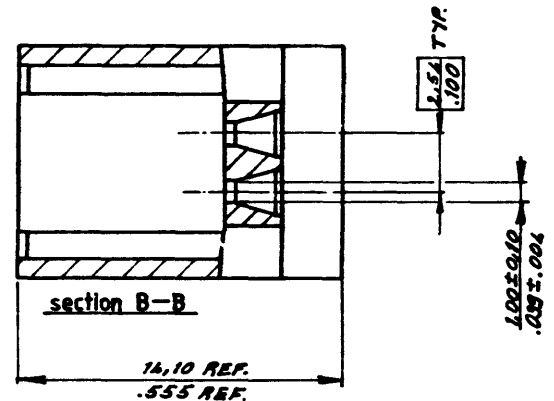

CONSTRUCTIONS TO BE MADE TO THIS SCALE

NOTE:
 MAT'L: THERM. PL. POLYESTER. COLOUR, BLACK ∇
 30% GLASSFILLED. UL-94-V0.

PART NO.				MATERIAL				PLATING				CUSTOMER COPY FOR REFERENCE ONLY			
DATE				DATE				DATE				BERG ELECTRONICS DIVISION			
DATE				DATE				DATE				DU PONT DE NEMOURS (NEEDERLAND) BV			
DATE				DATE				DATE				Postbus 2000, Mijdland			
DATE				DATE				DATE				LOC			
DATE				DATE				DATE				SIZE			
DATE				DATE				DATE				NO			
DATE				DATE				DATE				REV			
DATE				DATE				DATE				H B			
DATE				DATE				DATE				65164			
DATE				DATE				DATE				B			
DATE				DATE				DATE				TITLE			
DATE				DATE				DATE				DOUBLE ROW STRAIGHT SHROUD			
DATE				DATE				DATE				SCALE			
DATE				DATE				DATE				5:1			
DATE				DATE				DATE				TITLE			
DATE				DATE				DATE				CABLE CONNECTOR MALE PART.			