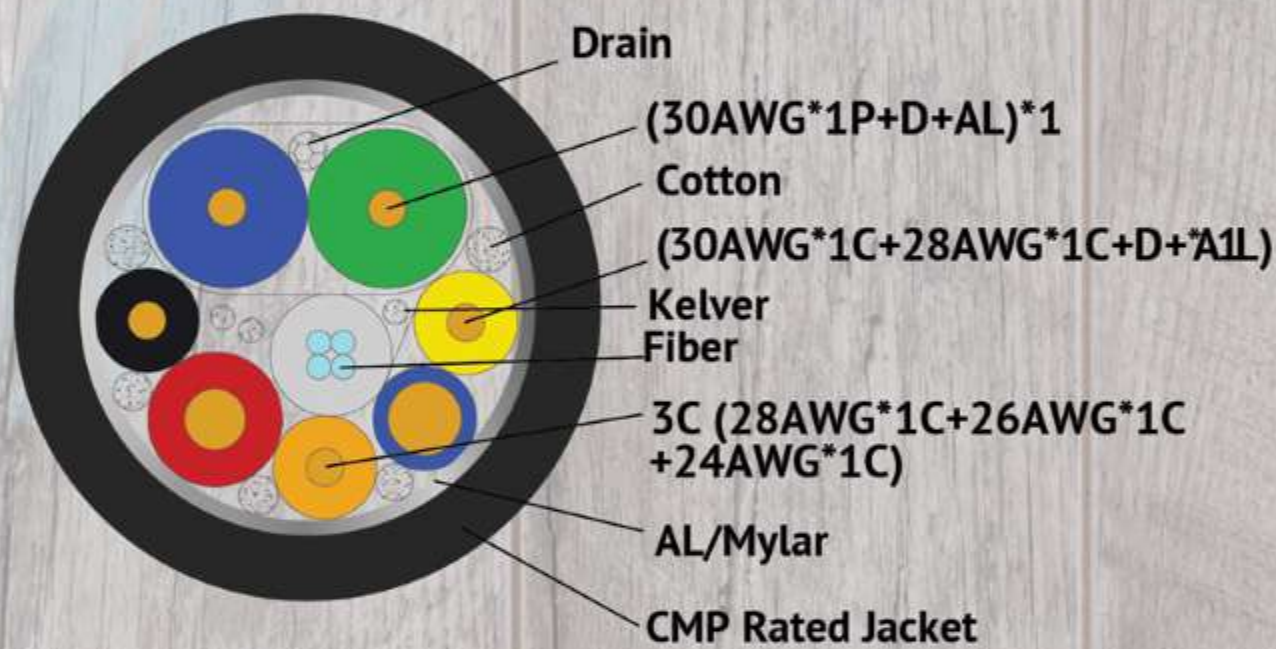

- UL Listed
- Material complied with RoHS directive

- Support HDMI 2.0, HDR, EDID, HDCP2.2, 3D, CEC, ARC
- Resolution 4K at 60 Hz,
- Chroma sub-sampling in 4:4:4, 8 bit
- Data transmission rate up to 18Gps
- Support multiple audio channels (DTS-HD Master Audio, Dolby TrueHD, Dolby Atmos)
- Cable thickness in OD 4.5mm
- CMP(Plenum) rated jacket with fire-retarded materials: ideal for installing in between the wall, ceiling, and plenum spaces to prevent a potential fire hazard
- Gold-plated connectors
- Reduce EMI/RFI interference

Suitable for: digital signage, medical imaging, conference video imaging, home theater application, Blue-Ray or 3D video projection, TV broadcast station, etc.

*One-Way Data Tranmssion:

Input(Source):

Blue-Ray Disc Player

PC

Game Console

Output(Display):

Projector

TV

Monitor